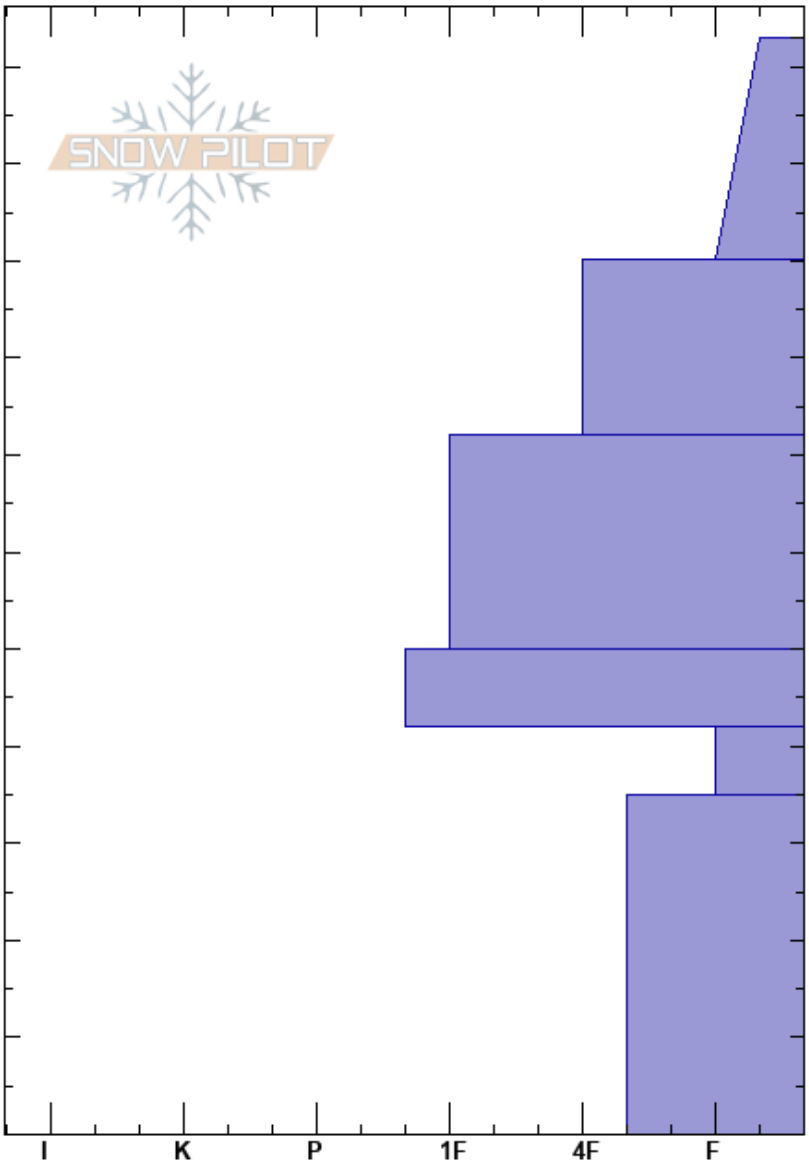

Lower Lionhead Meadow
 Lionhead Range
 MT
 Elevation: 7950 ft
 Aspect: 125°
 Specifics: We snowmobiled slope

Dave Zinn
 01/02/2025 - 2:00pm
 Co-ord: 44.71283N, -111.29684W
 Slope Angle: 23°
 Wind Loading: no

Stability: Poor
 Air Temperature:
 Sky Cover: OVC
 Precipitation: S-1
 Wind: Calm

HS:113
 PF:60 42-35cm:Problematic layer

Elevation (ft)	Crystal		Moisture	ρ kg/m ³	Stability tests & Layer comments
	Form	Size			
113					
110					
100	+				
90					
80	/				
70					
60	•	0.5-1			
50	□	1			
40	□ (V)	2-3(6)			←ECTP13 @35cm
30					
20	□ (Λ)	3-5			
10					
0					