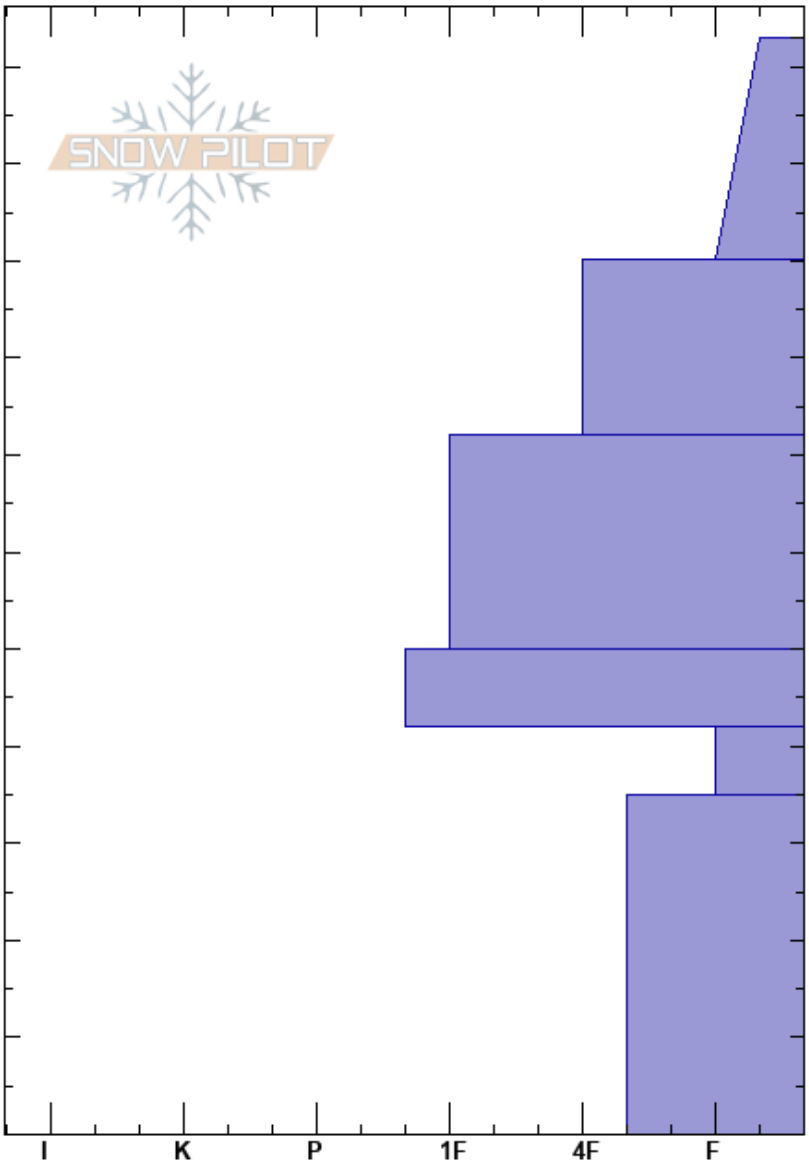

Lower Lionhead Meadow  
 Lionhead Range  
 MT  
 Elevation: 7950 ft  
 Aspect: 125°  
 Specifics: We snowmobiled slope

Dave Zinn  
 01/02/2025 - 2:00pm  
 Co-ord: 44.71283N, -111.29684W  
 Slope Angle: 23°  
 Wind Loading: no

Stability: Poor  
 Air Temperature:  
 Sky Cover: OVC  
 Precipitation: S-1  
 Wind: Calm

HS:113  
 PF:60 42-35cm:Problematic layer

Height (cm)	Crystal		Moisture	$\rho$ kg/m <sup>3</sup>	Stability tests & Layer comments
	Form	Size			
113					
110					
100	+				
90					
80	/				
70					
60	•	0.5-1			
50	□	1			
40	□ (V)	2-3(6)			←ECTP13 @35cm
30					
20	□ (Λ)	3-5			
10					
0					