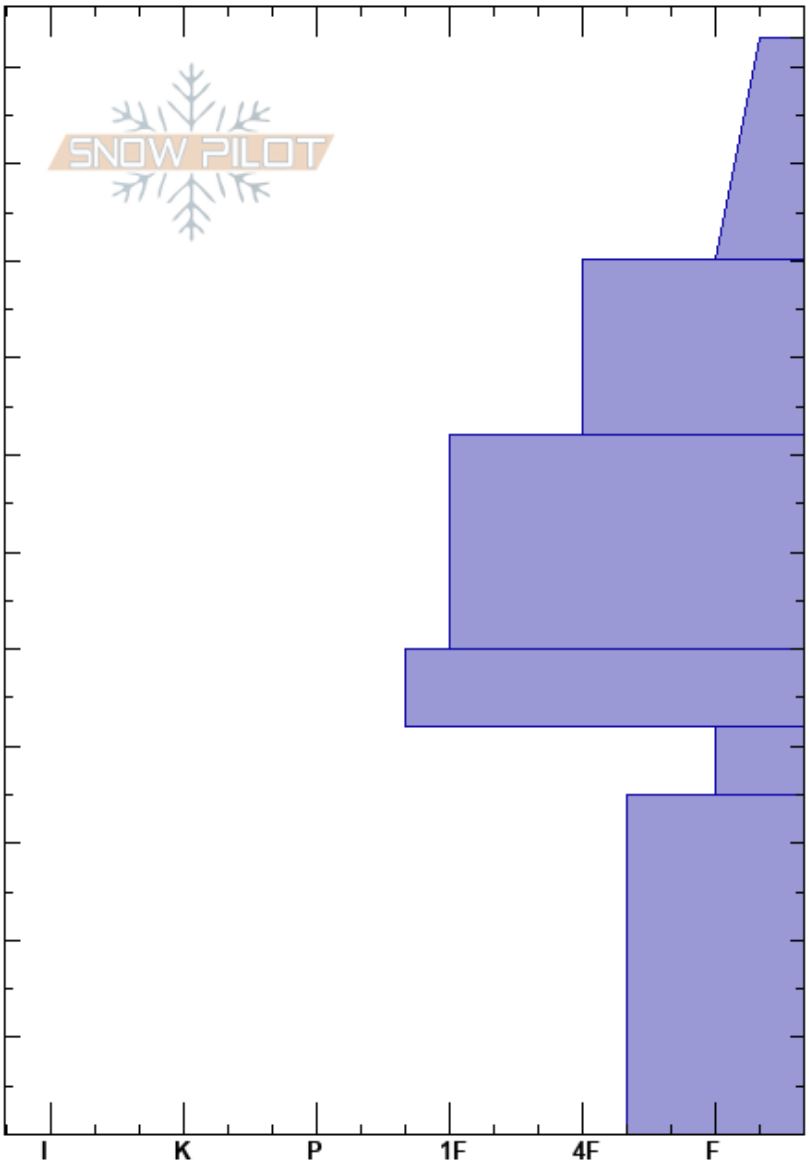

Lower Lionhead Meadow  
 Lionhead Range  
 MT  
 Elevation: 7950 ft  
 Aspect: 125°  
 Specifics: We snowmobiled slope

Dave Zinn  
 01/02/2025 - 2:00pm  
 Co-ord: 44.71283N, -111.29684W  
 Slope Angle: 23°  
 Wind Loading: no

Stability: Poor  
 Air Temperature:  
 Sky Cover: OVC  
 Precipitation: S-1  
 Wind: Calm

HS:113  
 PF:60 42-35cm:Problematic layer

Elevation (ft)	Crystal		Moisture	$\rho$ kg/m <sup>3</sup>	Stability tests & Layer comments
	Form	Size			
113					
110					
100	+				
90					
80	/				
70					
60	•	0.5-1			
50	□	1			
40	□ (V)	2-3(6)			←ECTP13 @35cm
30					
20	□ (Λ)	3-5			
10					
0					