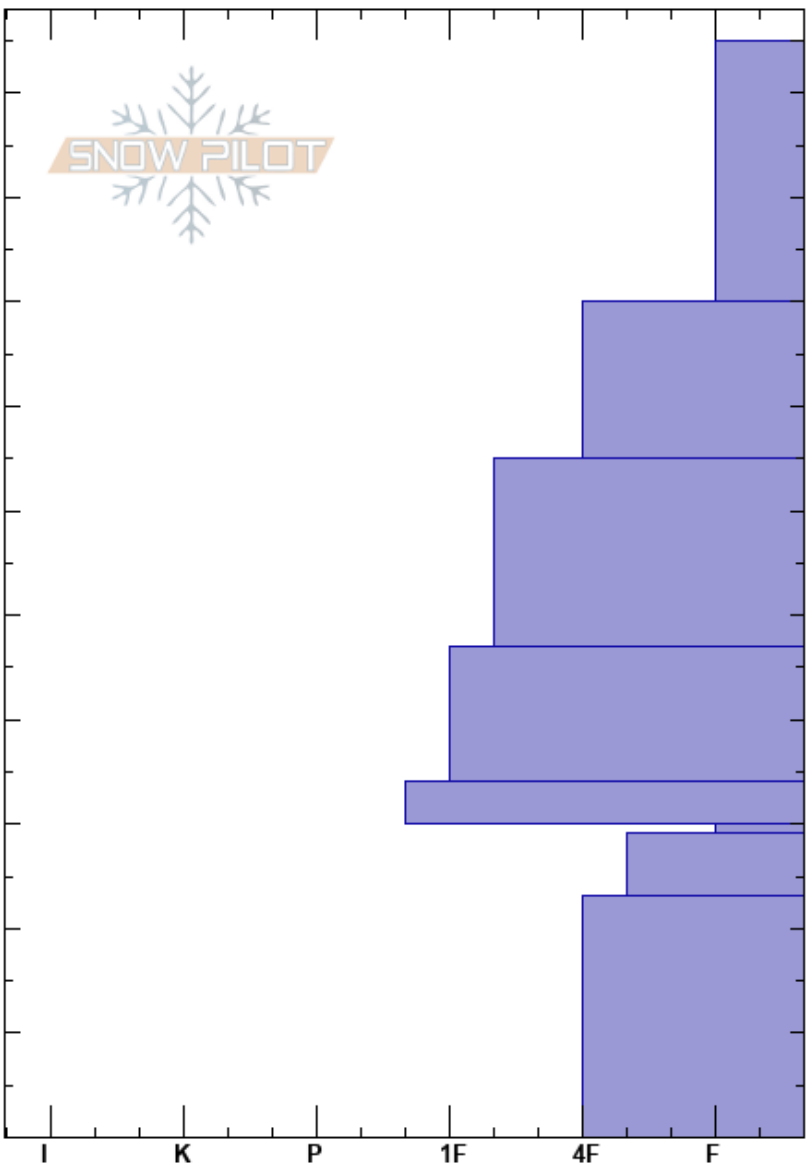

Lower Lionhead Ridge
 Lionhead Range
 MT
 Elevation: 8640 ft
 Aspect: 40°
 Specifics:

Dave Zinn
 01/02/2025 - 12:45pm
 Co-ord: 44.70757N, -111.30567W
 Slope Angle: 20°
 Wind Loading: previous

Stability: Poor
 Air Temperature:
 Sky Cover: OVC
 Precipitation: S-1
 Wind: SW Calm

HS:105
 PF:50 30-29cm:Problematic layer

Crystal Form	Crystal Size	Moisture	ρ kg/m ³	Stability tests & Layer comments
+				
+				
/				
☐	0.5-1			
☐				
∨	4-6			← ECTP13 @30cm
☐	2-3			← ECTP19 @30cm
☐	2-4			