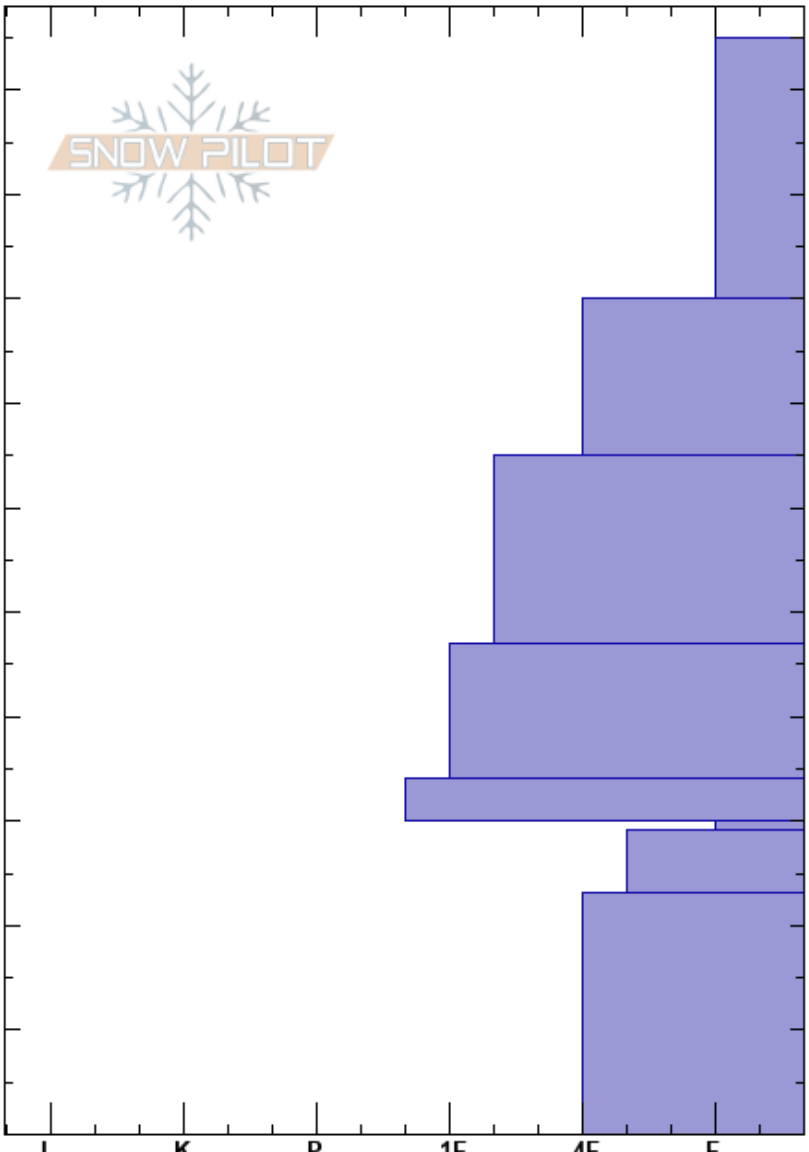

Lower Lionhead Ridge  
 Lionhead Range  
 MT  
 Elevation: 8640 ft  
 Aspect: 40°  
 Specifics:

Dave Zinn  
 01/02/2025 - 12:45pm  
 Co-ord: 44.70757N, -111.30567W  
 Slope Angle: 20°  
 Wind Loading: previous

Stability: Poor  
 Air Temperature:  
 Sky Cover: OVC  
 Precipitation: S-1  
 Wind: SW Calm

HS:105  
 PF:50 30-29cm:Problematic layer

| Crystal Form | Crystal Size | Moisture | $\rho$ kg/m <sup>3</sup> | Stability tests & Layer comments |
|--------------|--------------|----------|--------------------------|----------------------------------|
|              |              |          |                          |                                  |
| +            |              |          |                          |                                  |
| +            |              |          |                          |                                  |
| /            |              |          |                          |                                  |
| ☐            | 0.5-1        |          |                          |                                  |
| ☐            |              |          |                          |                                  |
| ∨            | 4-6          |          |                          | ECTP13 @30cm                     |
| ☐            | 2-3          |          |                          | ECTP19 @30cm                     |
|              |              |          |                          |                                  |
| ☐            | 2-4          |          |                          |                                  |