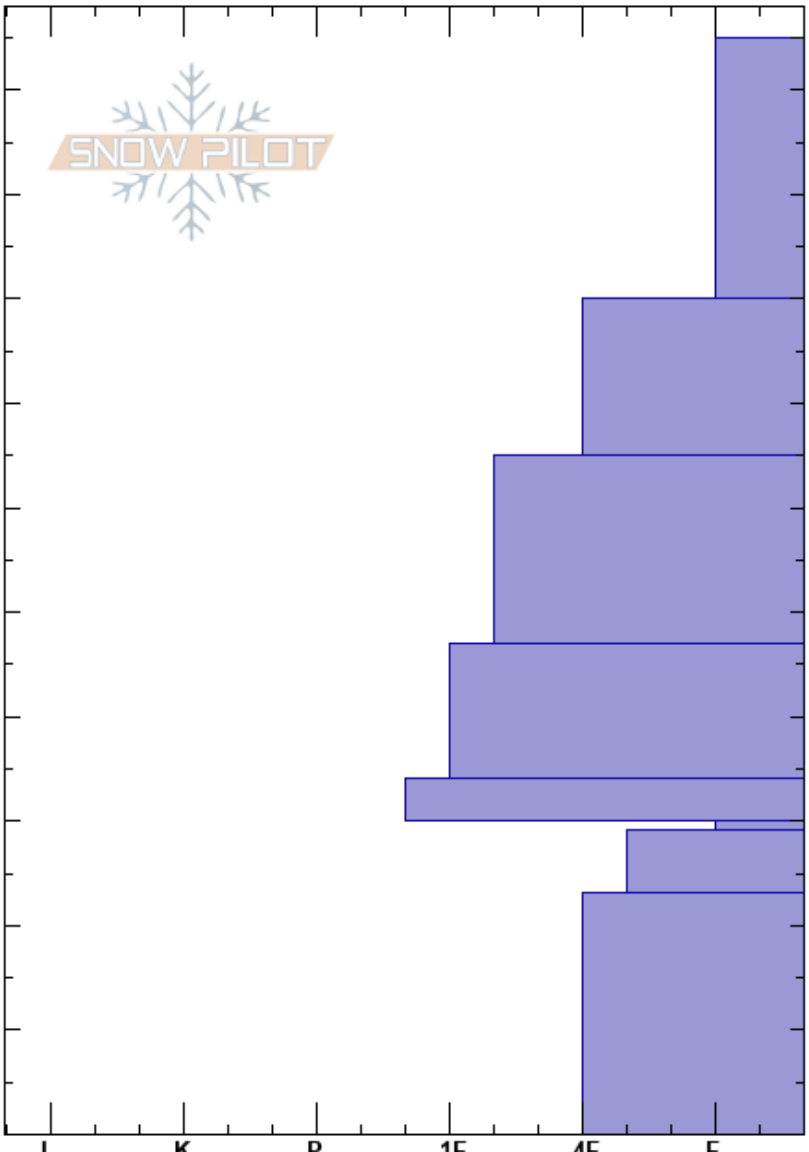

Lower Lionhead Ridge  
 Lionhead Range  
 MT  
 Elevation: 8640 ft  
 Aspect: 40°  
 Specifics:

Dave Zinn  
 01/02/2025 - 12:45pm  
 Co-ord: 44.70757N, -111.30567W  
 Slope Angle: 20°  
 Wind Loading: previous

Stability: Poor  
 Air Temperature:  
 Sky Cover: OVC  
 Precipitation: S-1  
 Wind: SW Calm

HS:105  
 PF:50 30-29cm:Problematic layer

Crystal Form	Crystal Size	Moisture	$\rho$ kg/m <sup>3</sup>	Stability tests & Layer comments
+				
+				
/				
☐	0.5-1			
☐				
∨	4-6			← ECTP13 @30cm
☐	2-3			← ECTP19 @30cm
☐	2-4			