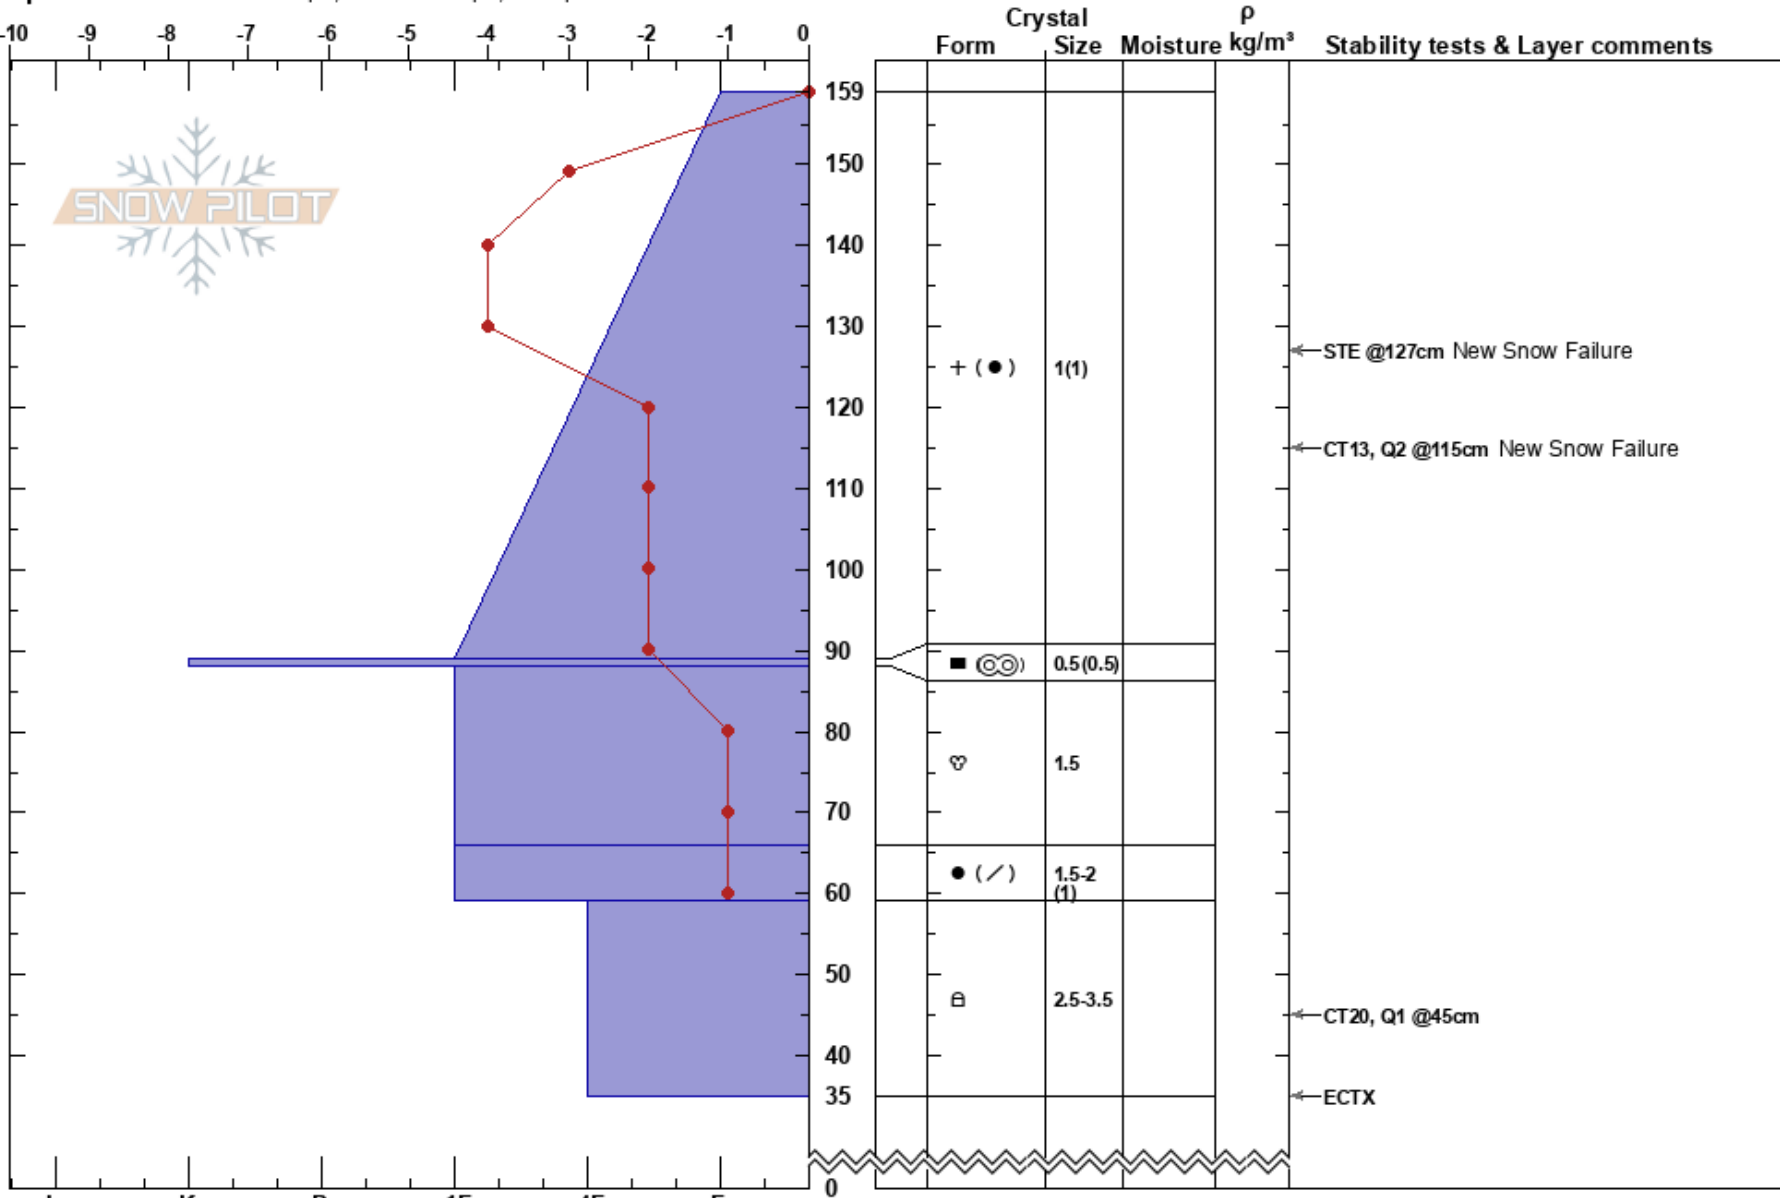

Mount Fuji - Lolo Pass

Justin Hotaling

Stability: Good

HS: 159

Layer Notes:

Bitterroot

01/02/2025 - 1:10pm

Air Temperature: -1°C

PF: 70

59-35cm: Problematic layer

MT

Co-ord: 46.62135N, -114.56449W

Sky Cover: OVC

PS: 30

Elevation: 5935 ft

Slope Angle: 23°

Precipitation: S-1

Wind: W Calm

Aspect: NW

Wind Loading: previous

Specifics: Ski tracks on slope; We skied slope; Poor pit location

Notes: