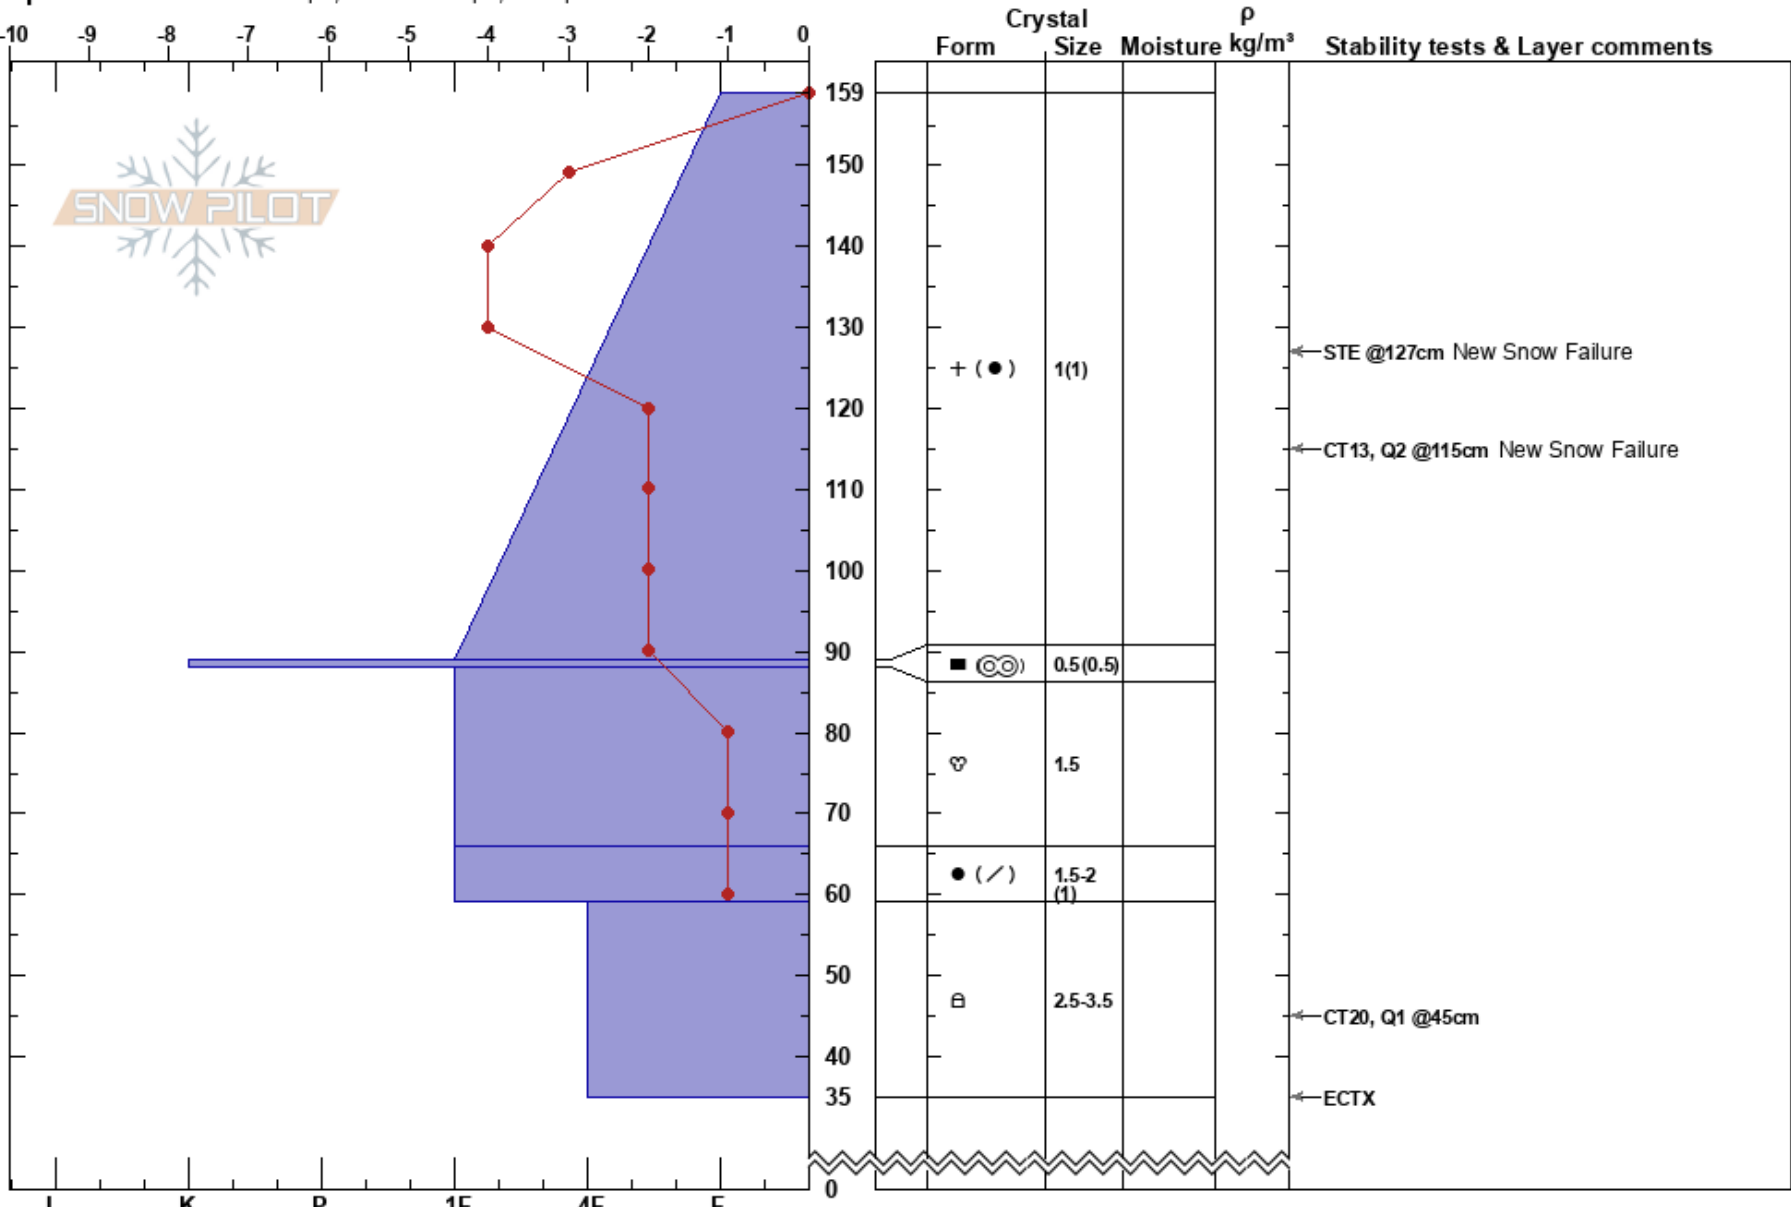

Mount Fuji - Lolo Pass  
 Bitterroot  
 MT  
 Elevation: 5935 ft  
 Aspect: NW  
 Specifics: Ski tracks on slope; We skied slope; Poor pit location

Justin Hotaling  
 01/02/2025 - 1:10pm  
 Co-ord: 46.62135N, -114.56449W  
 Slope Angle: 23°  
 Wind Loading: previous

Stability: Good  
 Air Temperature: -1°C  
 Sky Cover: OVC  
 Precipitation: S-1  
 Wind: W Calm  
 HS: 159  
 PF: 70  
 PS: 30  
 59-35cm: Problematic layer

Notes: