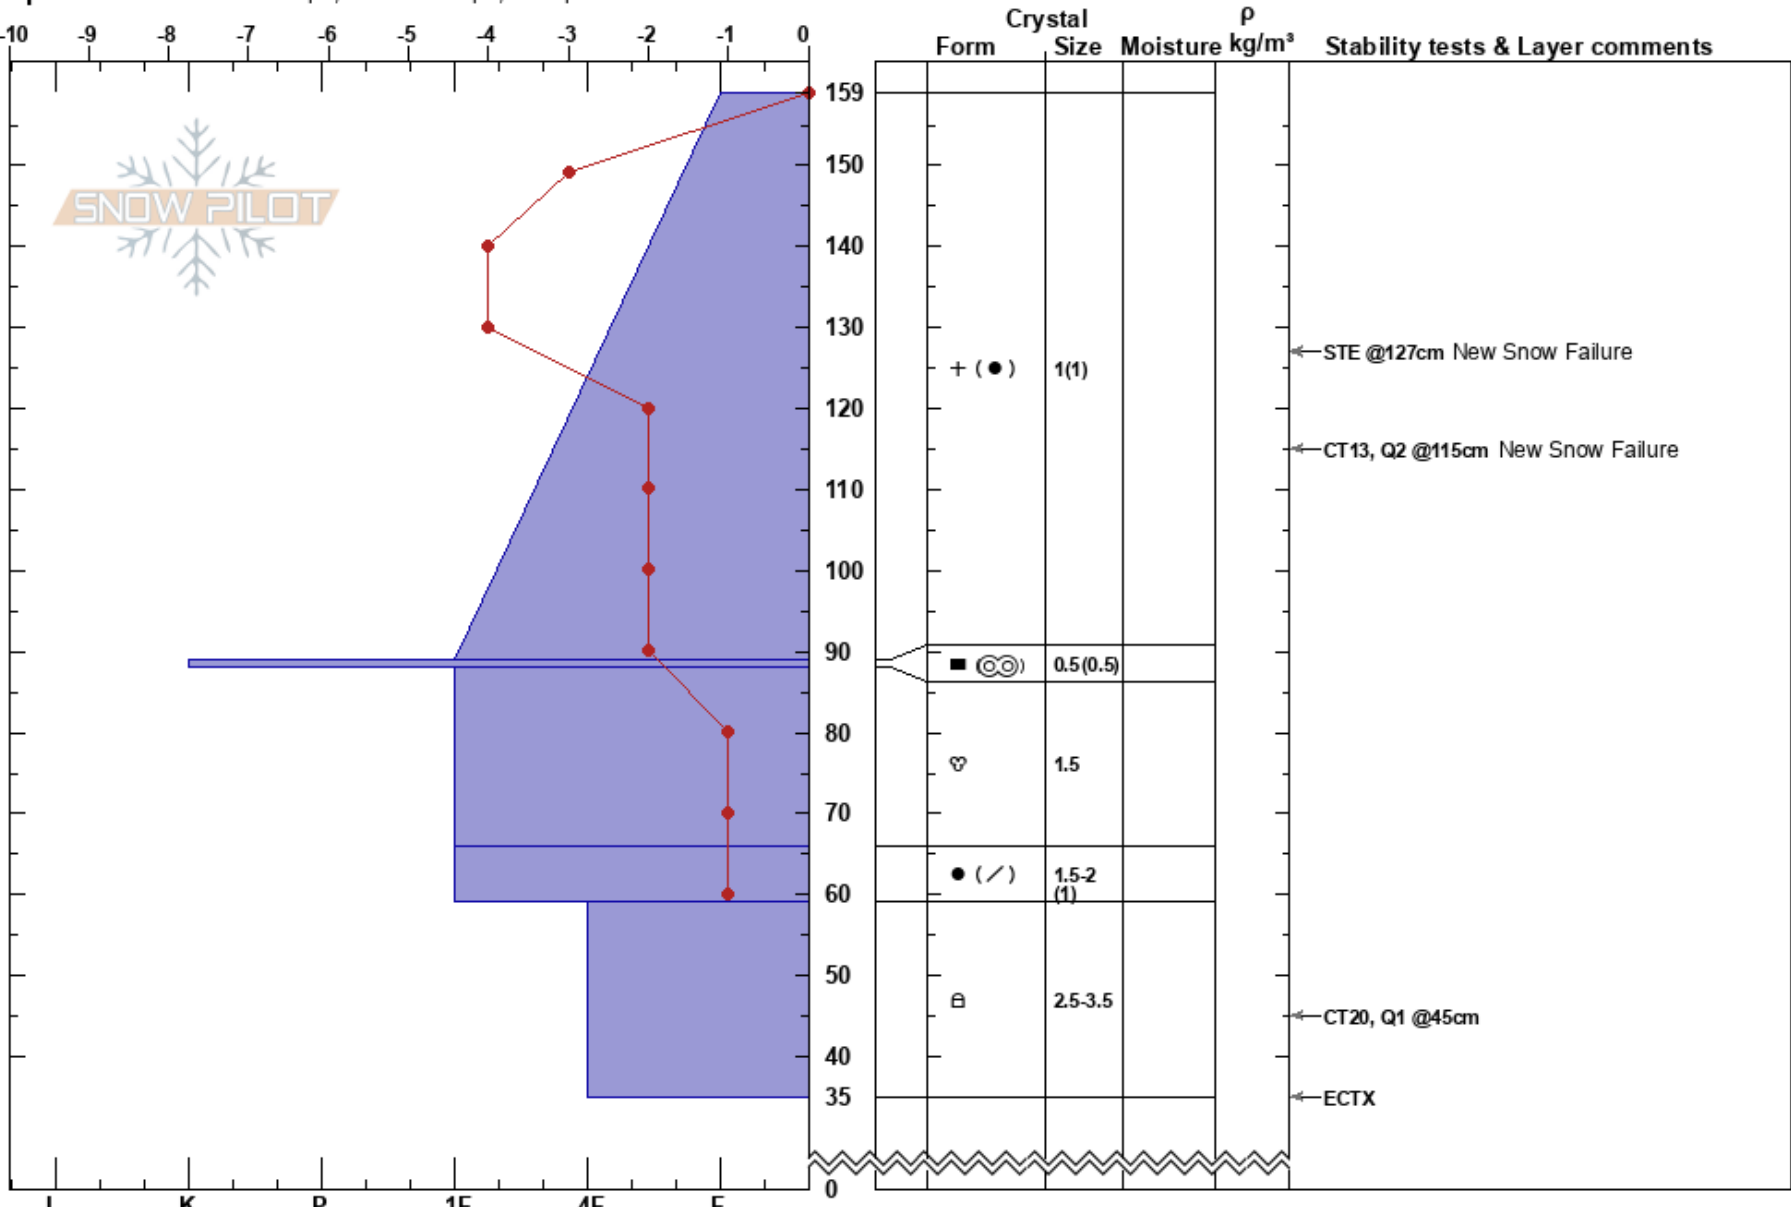

Mount Fuji - Lolo Pass
 Bitterroot
 MT
 Elevation: 5935 ft
 Aspect: NW
 Specifics: Ski tracks on slope; We skied slope; Poor pit location

Justin Hotaling
 01/02/2025 - 1:10pm
 Co-ord: 46.62135N, -114.56449W
 Slope Angle: 23°
 Wind Loading: previous

Stability: Good
 Air Temperature: -1°C
 Sky Cover: OVC
 Precipitation: S-1
 Wind: W Calm
 HS: 159
 PF: 70
 PS: 30
 59-35cm: Problematic layer

Notes: