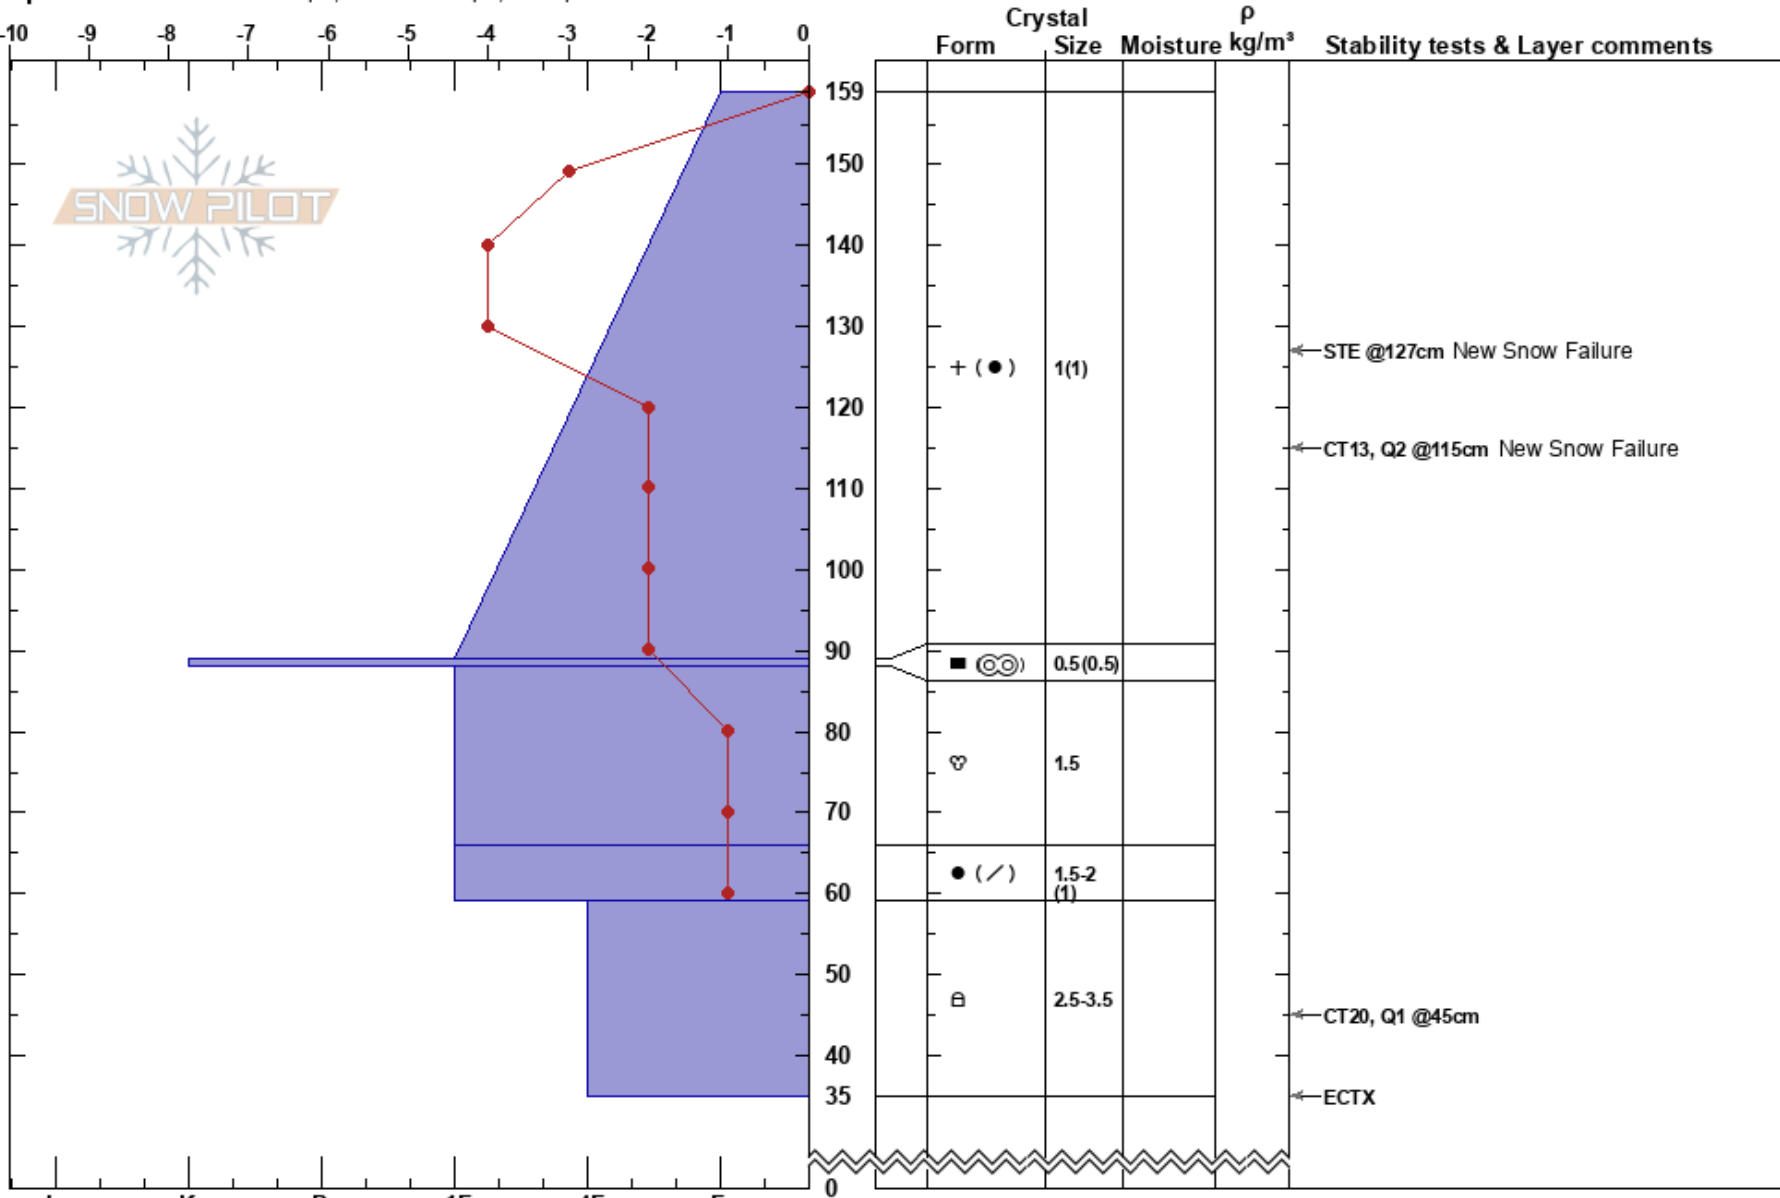

Mount Fuji - Lolo Pass

Justin Hotaling

Stability: Good

HS: 159

Layer Notes:

Bitterroot

01/02/2025 - 1:10pm

Air Temperature: -1°C

PF: 70

59-35cm: Problematic layer

MT

Co-ord: 46.62135N, -114.56449W

Sky Cover: OVC

PS: 30

Elevation: 5935 ft

Slope Angle: 23°

Precipitation: S-1

Aspect: NW

Wind Loading: previous

Wind: W Calm

Specifics: Ski tracks on slope; We skied slope; Poor pit location

Notes: