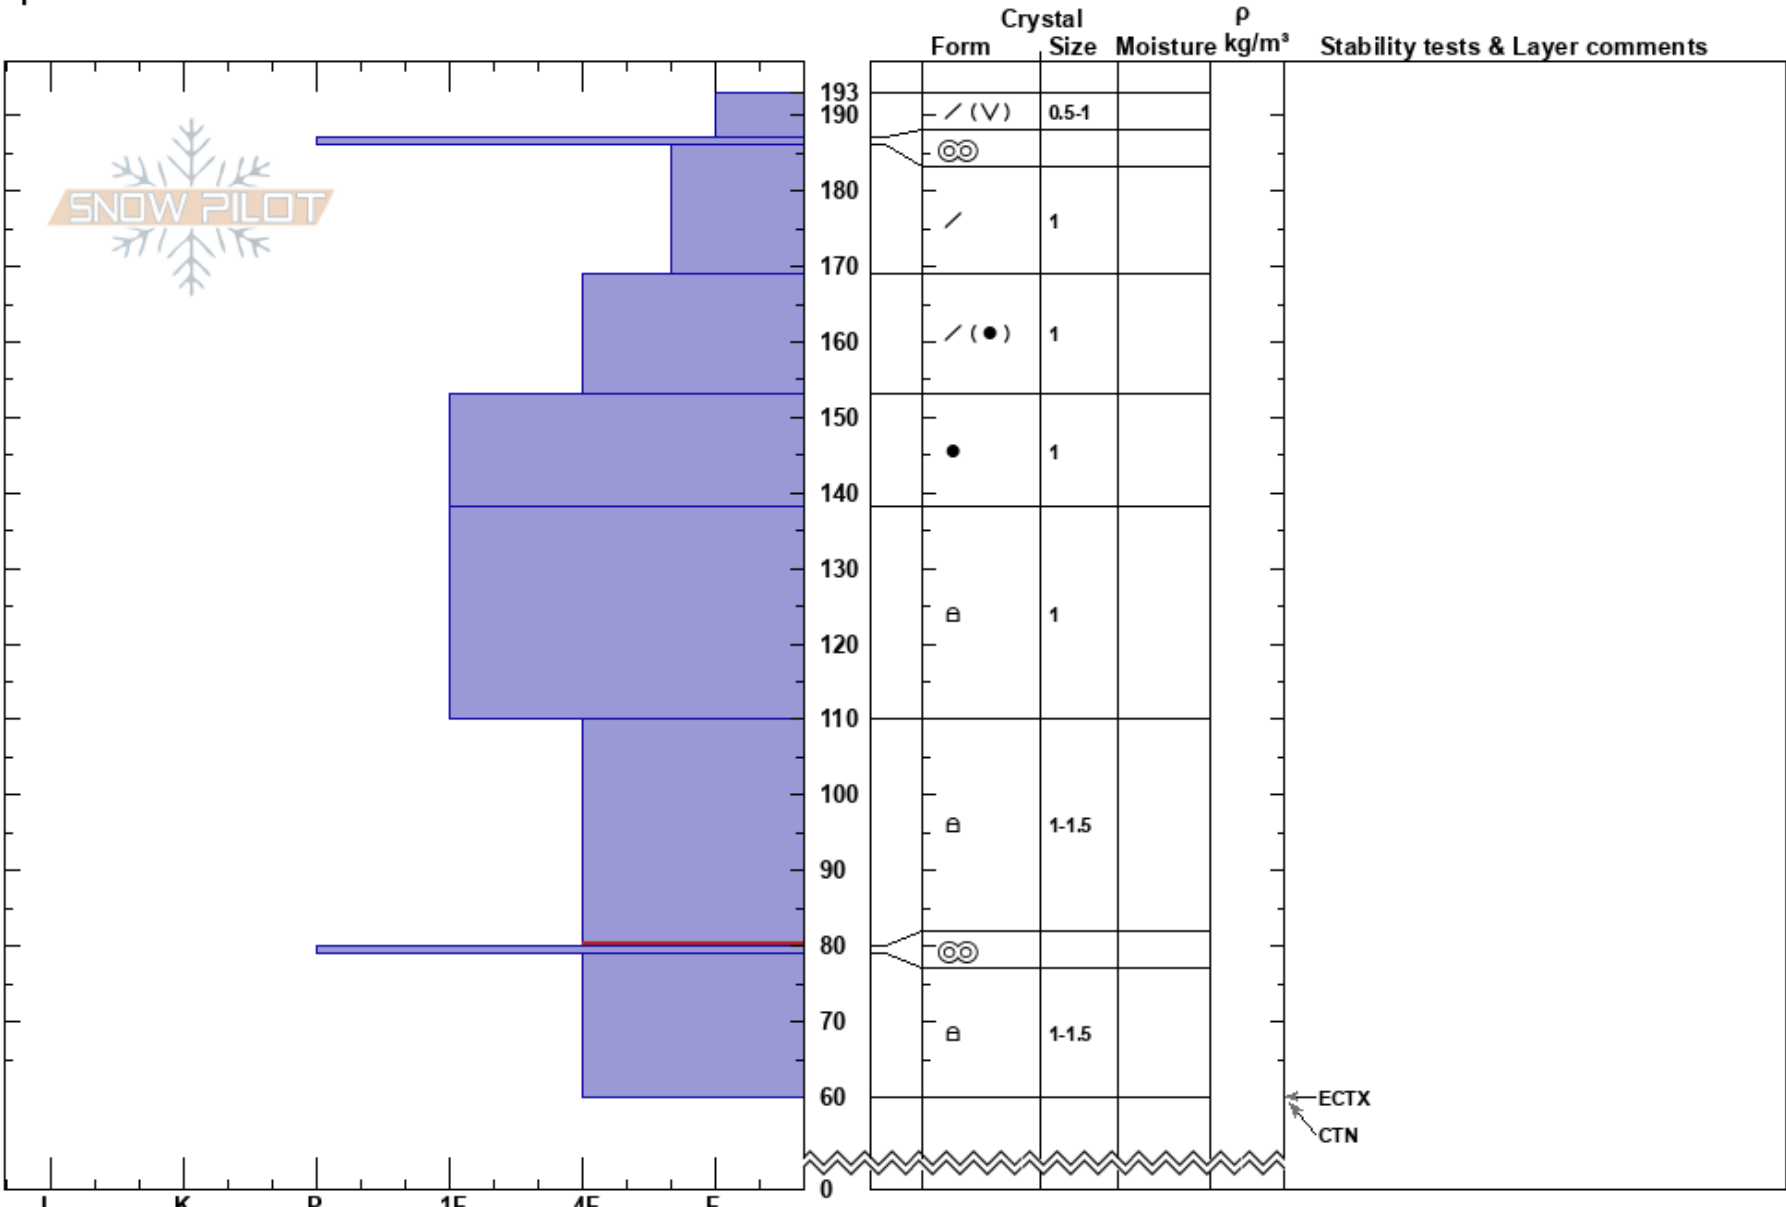

Triangle Patch
 Teton Range
 WY
 Elevation: 8800 ft
 Aspect: 340°
 Specifics:

Lindsey Fell
 02/12/2018 - 12:00pm
 Co-ord:
 Slope Angle: 34°
 Wind Loading: no

Stability:
 Air Temperature: -4°C
 Sky Cover: SCT
 Precipitation: NO
 Wind: S Light Breeze

HS:193
 PF:40
 110-80cm:Problematic layer

Layer Notes:

Notes: Pit dug and evaluated by Becca Parkinson