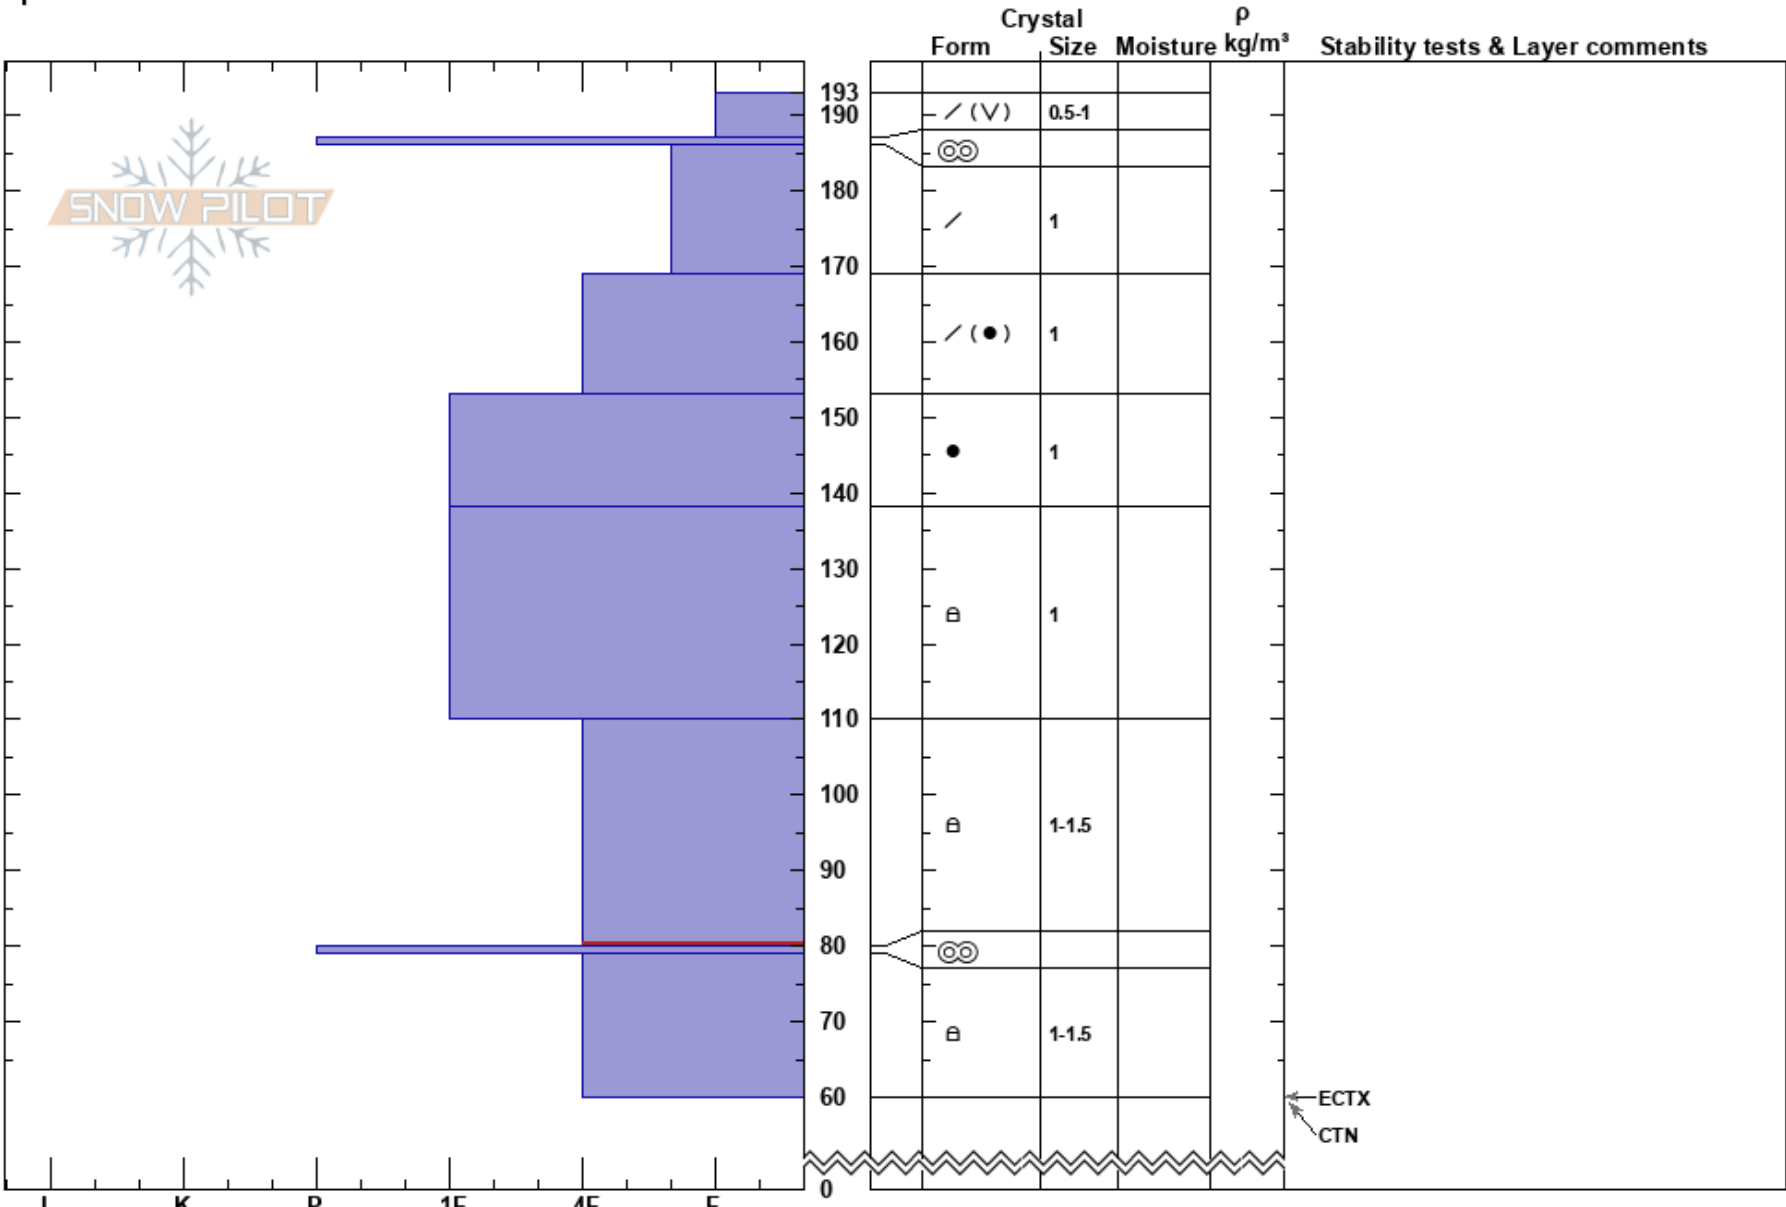

Triangle Patch  
 Teton Range  
 WY  
 Elevation: 8800 ft  
 Aspect: 340°  
 Specifics:

Lindsey Fell  
 02/12/2018 - 12:00pm  
 Co-ord:  
 Slope Angle: 34°  
 Wind Loading: no

Stability:  
 Air Temperature: -4°C  
 Sky Cover: SCT  
 Precipitation: NO  
 Wind: S Light Breeze

HS:193  
 PF:40  
 110-80cm:Problematic layer

Layer Notes:

Notes: Pit dug and evaluated by Becca Parkinson