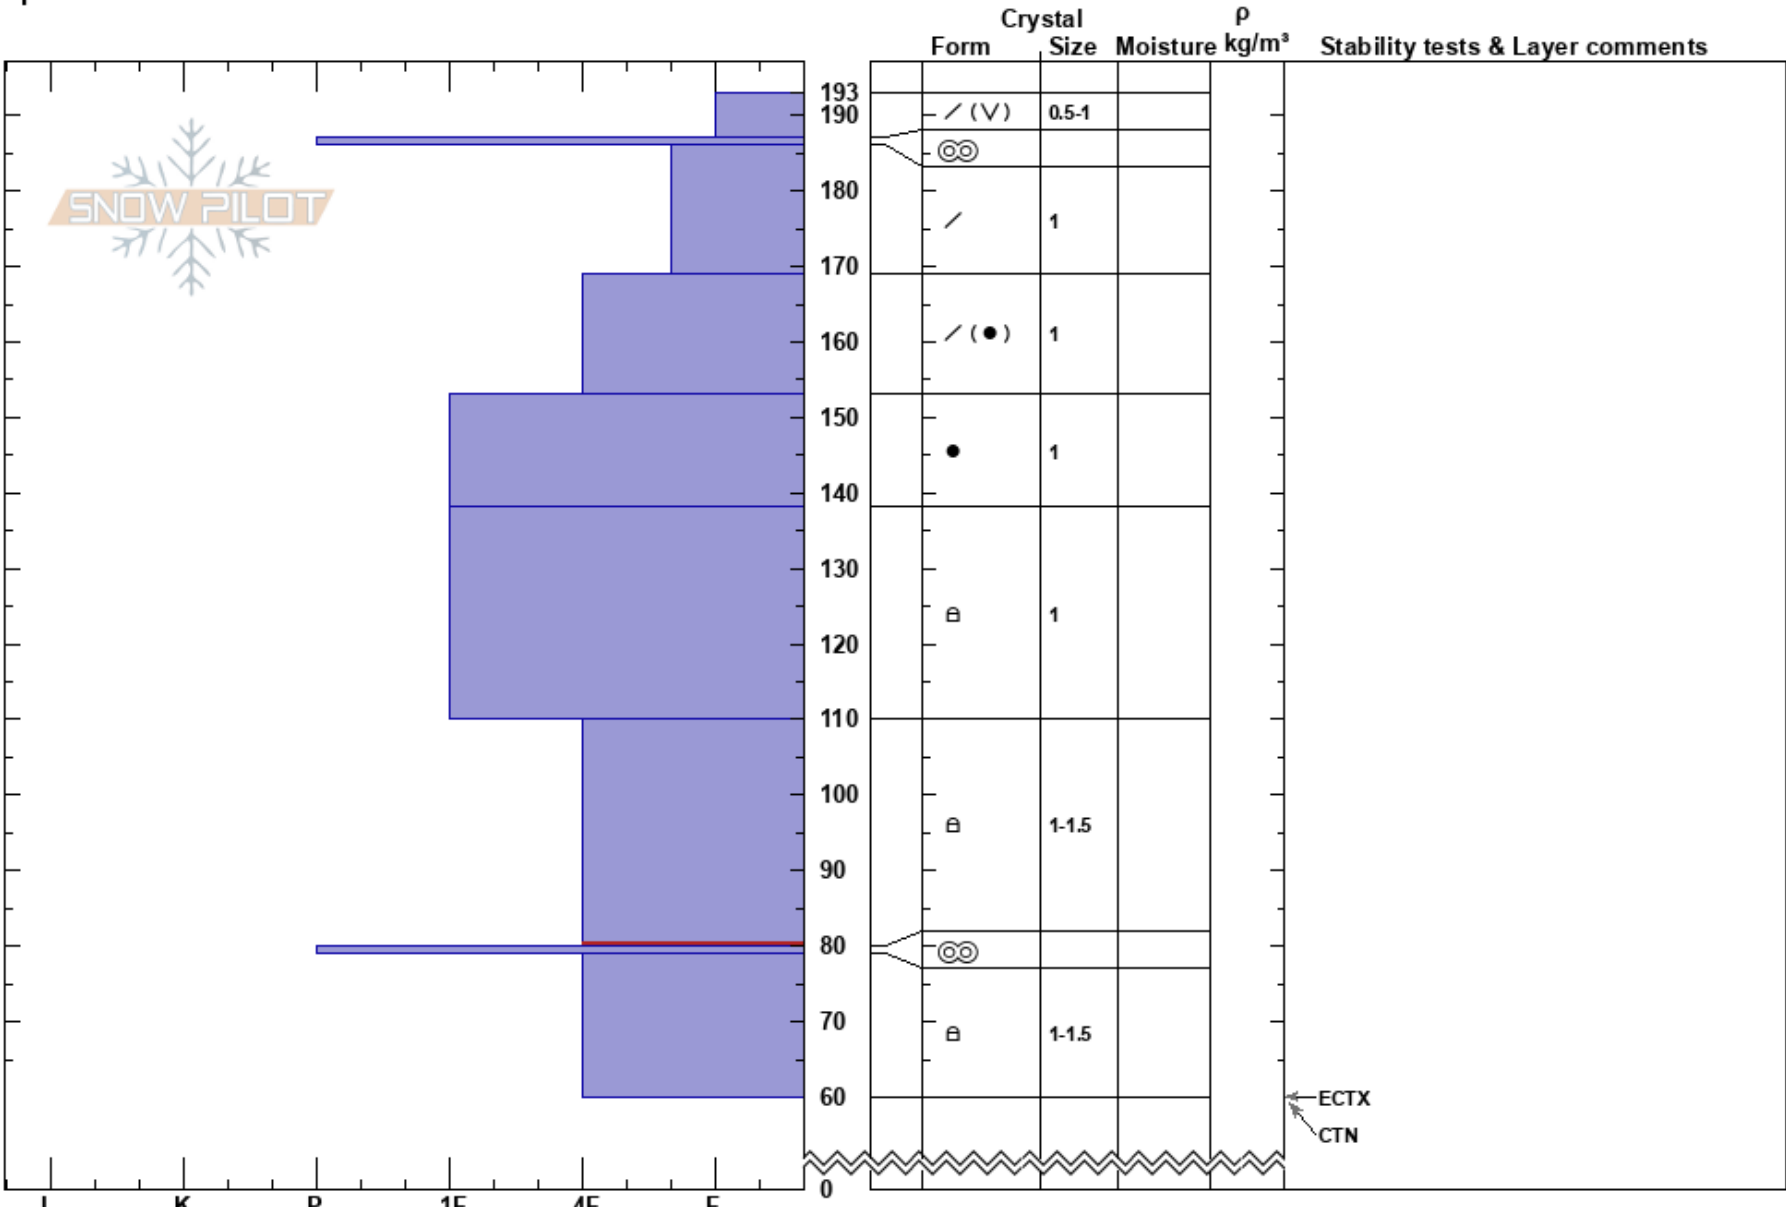

Triangle Patch
Teton Range
WY
Elevation: 8800 ft
Aspect: 340°
Specifics:

Lindsey Fell
02/12/2018 - 12:00pm
Co-ord:
Slope Angle: 34°
Wind Loading: no

Stability:
Air Temperature: -4°C
Sky Cover: SCT
Precipitation: NO
Wind: S Light Breeze

HS:193
PF:40
110-80cm:Problematic layer

Layer Notes:

Notes: Pit dug and evaluated by Becca Parkinson