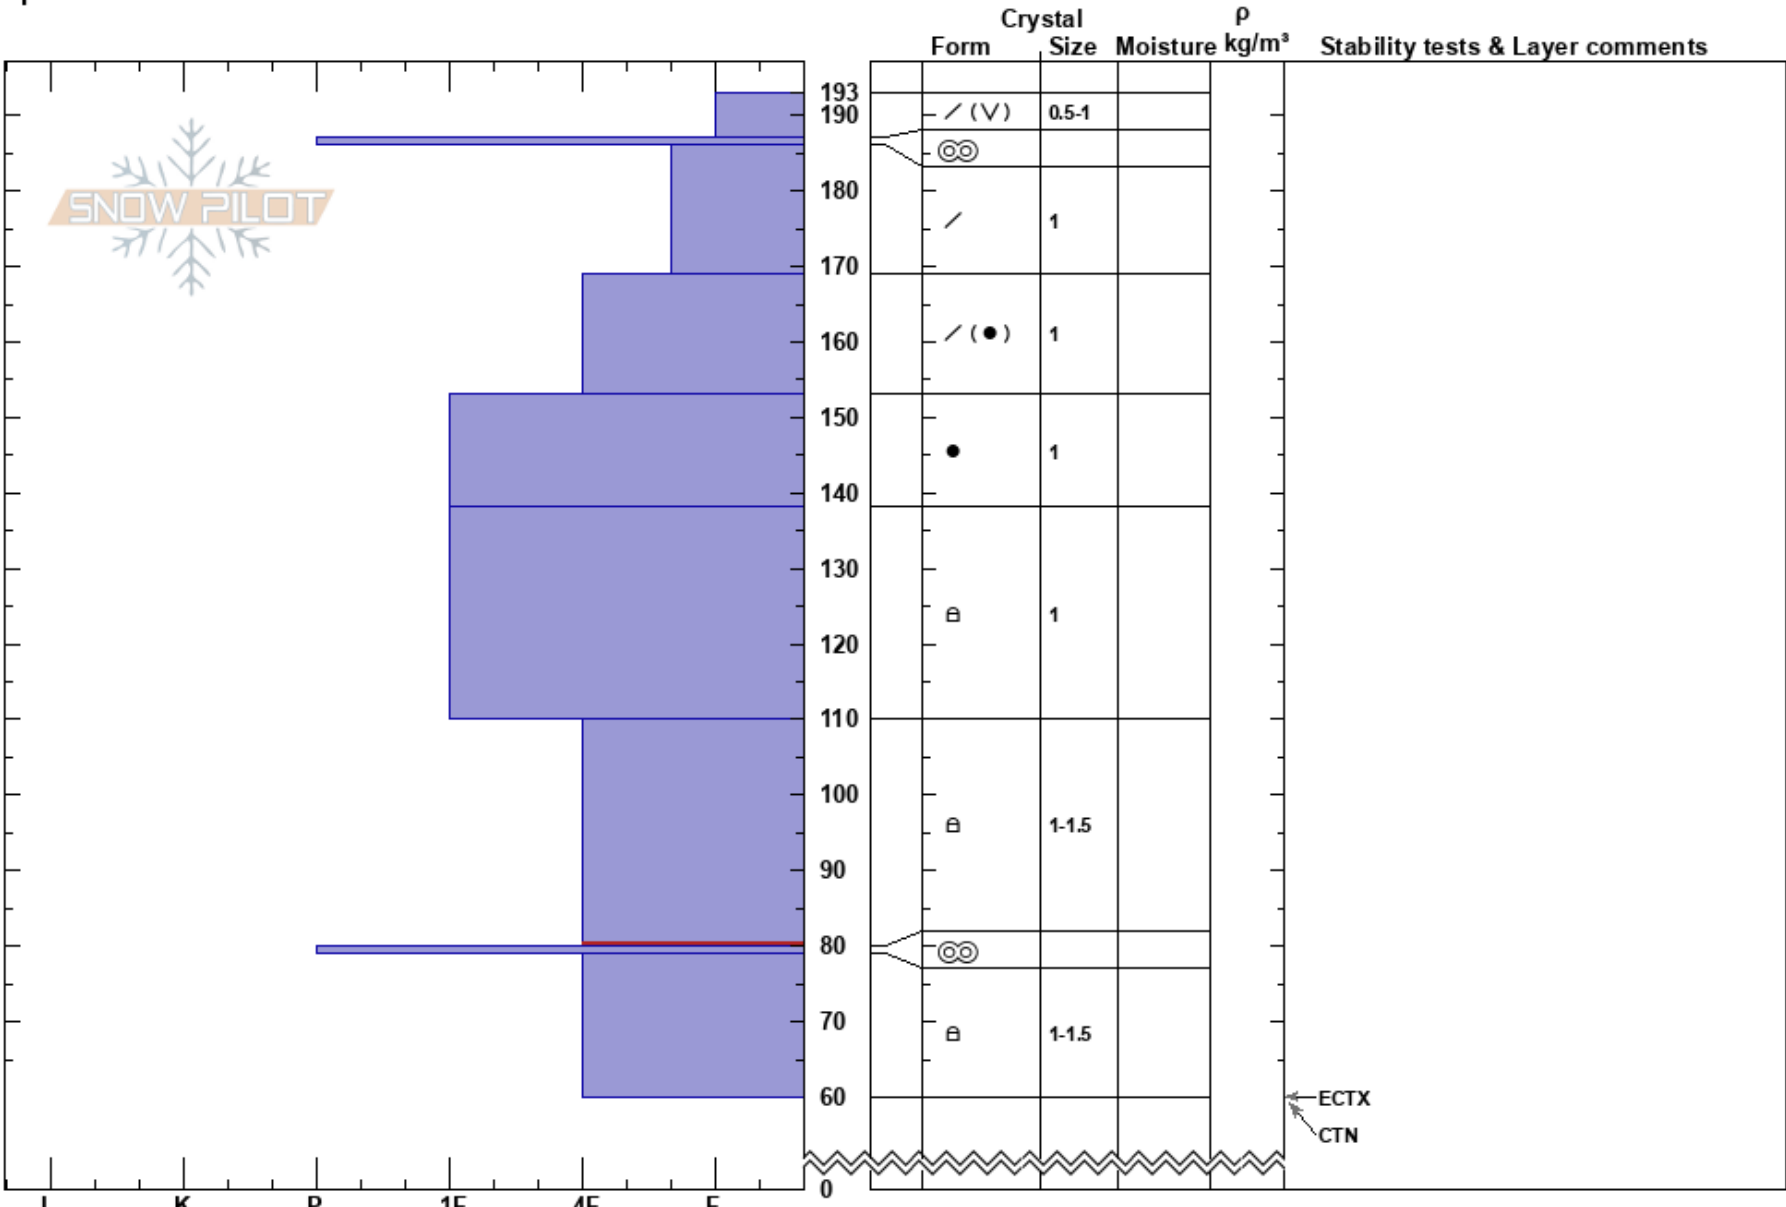

Triangle Patch
 Teton Range
 WY
Elevation: 8800 ft
Aspect: 340°
Specifics:

Lindsey Fell
 02/12/2018 - 12:00pm
Co-ord:
Slope Angle: 34°
Wind Loading: no

Stability:
Air Temperature: -4°C
Sky Cover: SCT
Precipitation: NO
Wind: S Light Breeze

HS:193
PF:40
 110-80cm:Problematic layer

Layer Notes:

Notes: Pit dug and evaluated by Becca Parkinson