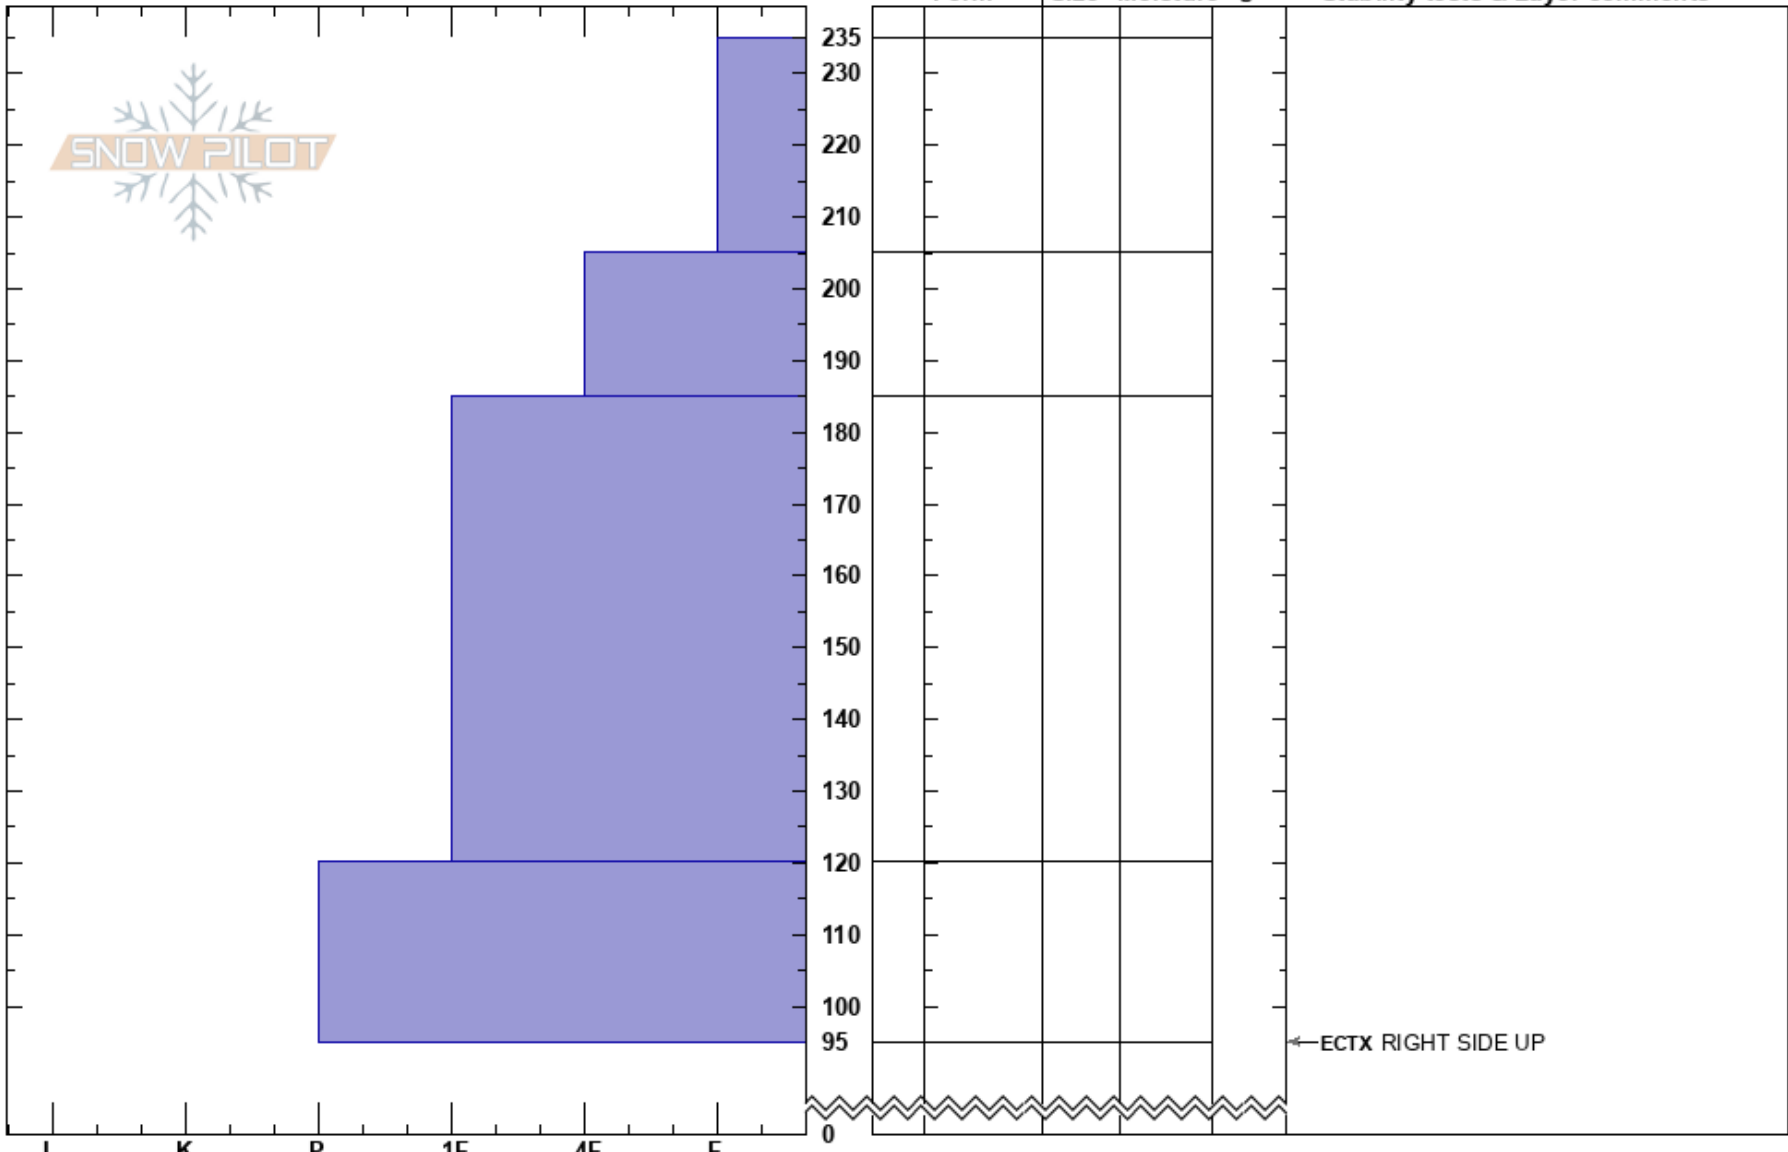

Rhino Buldge  
 Niseko Mountains  
 Japan  
 Elevation: 3780 ft  
 Aspect: 355°  
 Specifics:

Gage Kazickas  
 03/01/2025 - 12:15  
 Co-ord: 43.06300N, 141.05350W  
 Slope Angle: 38°  
 Wind Loading:

Stability:  
 Air Temperature:  
 Sky Cover: FEW  
 Precipitation: S1  
 Wind: Calm

HS:235 Layer Notes:

Notes:

I      K      P      1F      4F      F