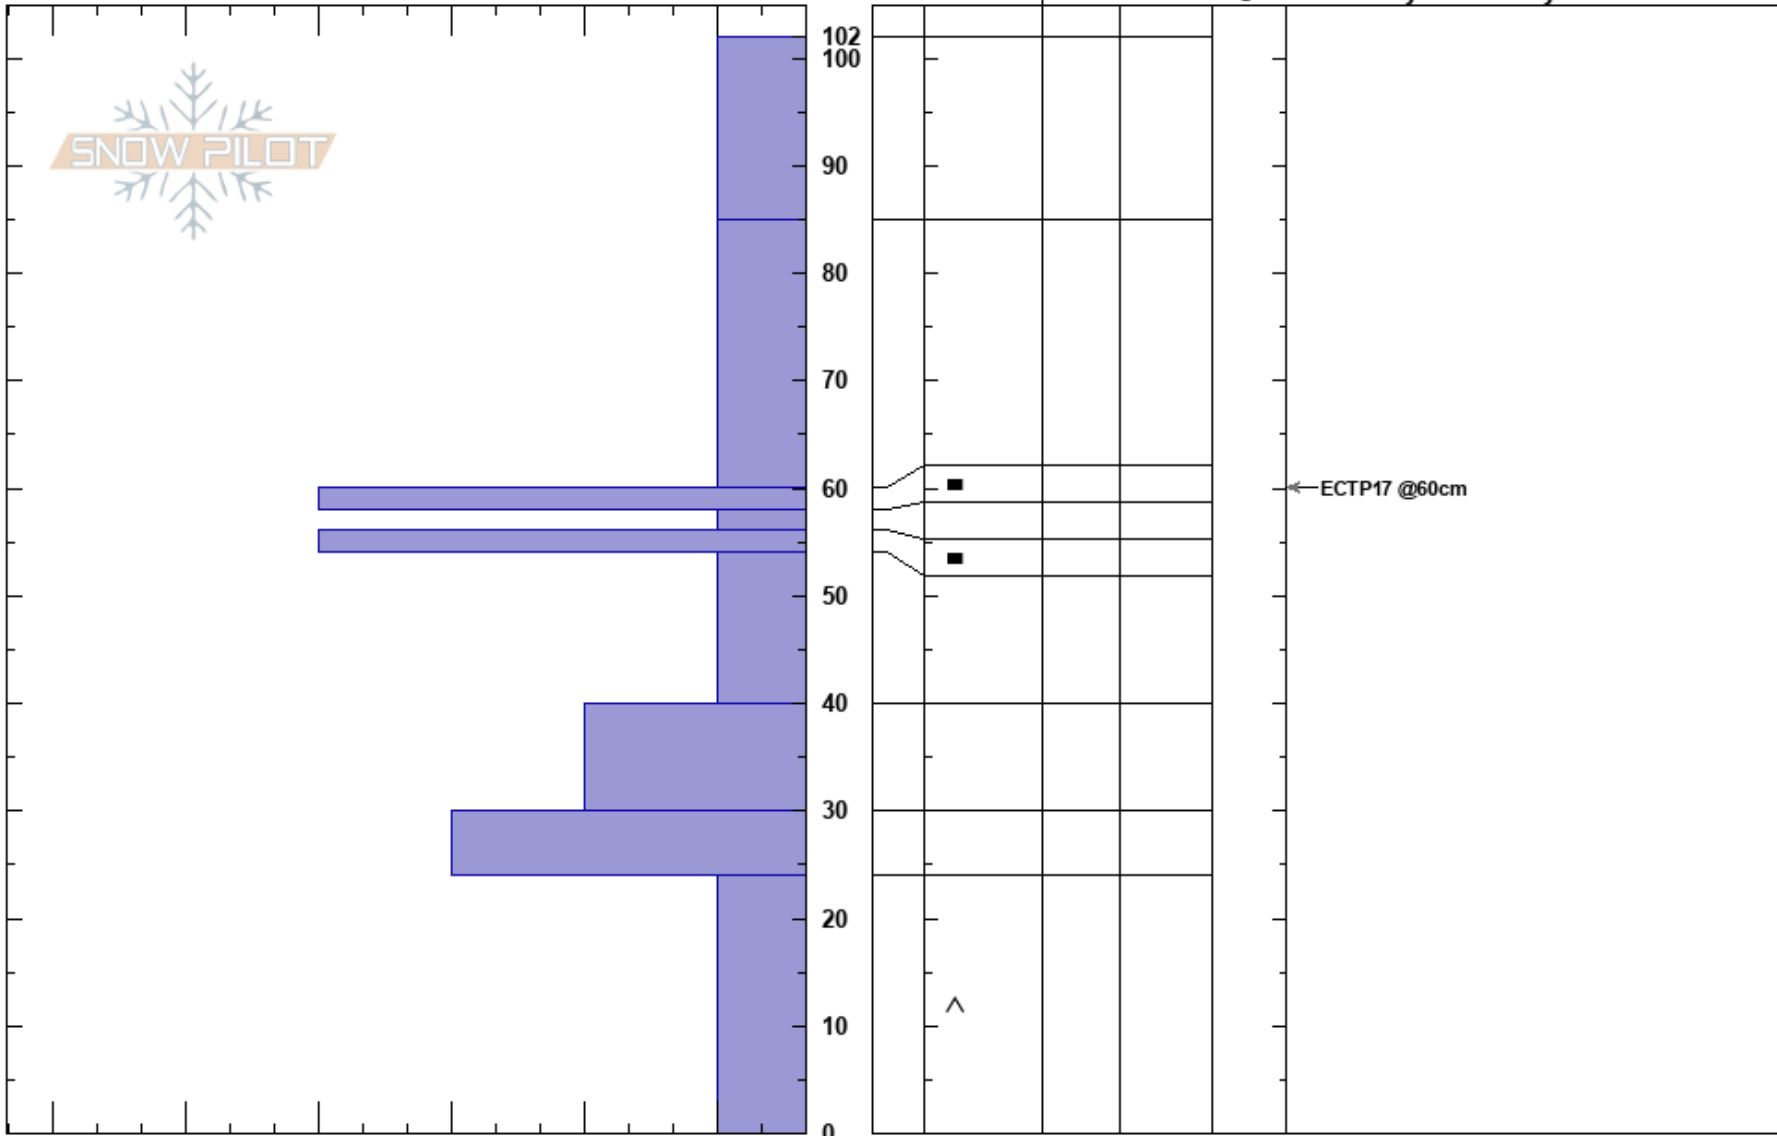

Jackass Flats
 Ashcroft
 CO
 Elevation: 11151 ft
 Aspect: 128°
 Specifics:

Scott Eden
 01/02/2025 - 11:00am
 Co-ord:
 Slope Angle: 21°
 Wind Loading:

Stability:
 Air Temperature:
 Sky Cover: BKN
 Precipitation: S-1
 Wind: Calm

HS:102
 Layer Notes:
 85-60cm: Problematic layer

Crystal Form Size Moisture ρ kg/m³ Stability tests & Layer comments

Notes: