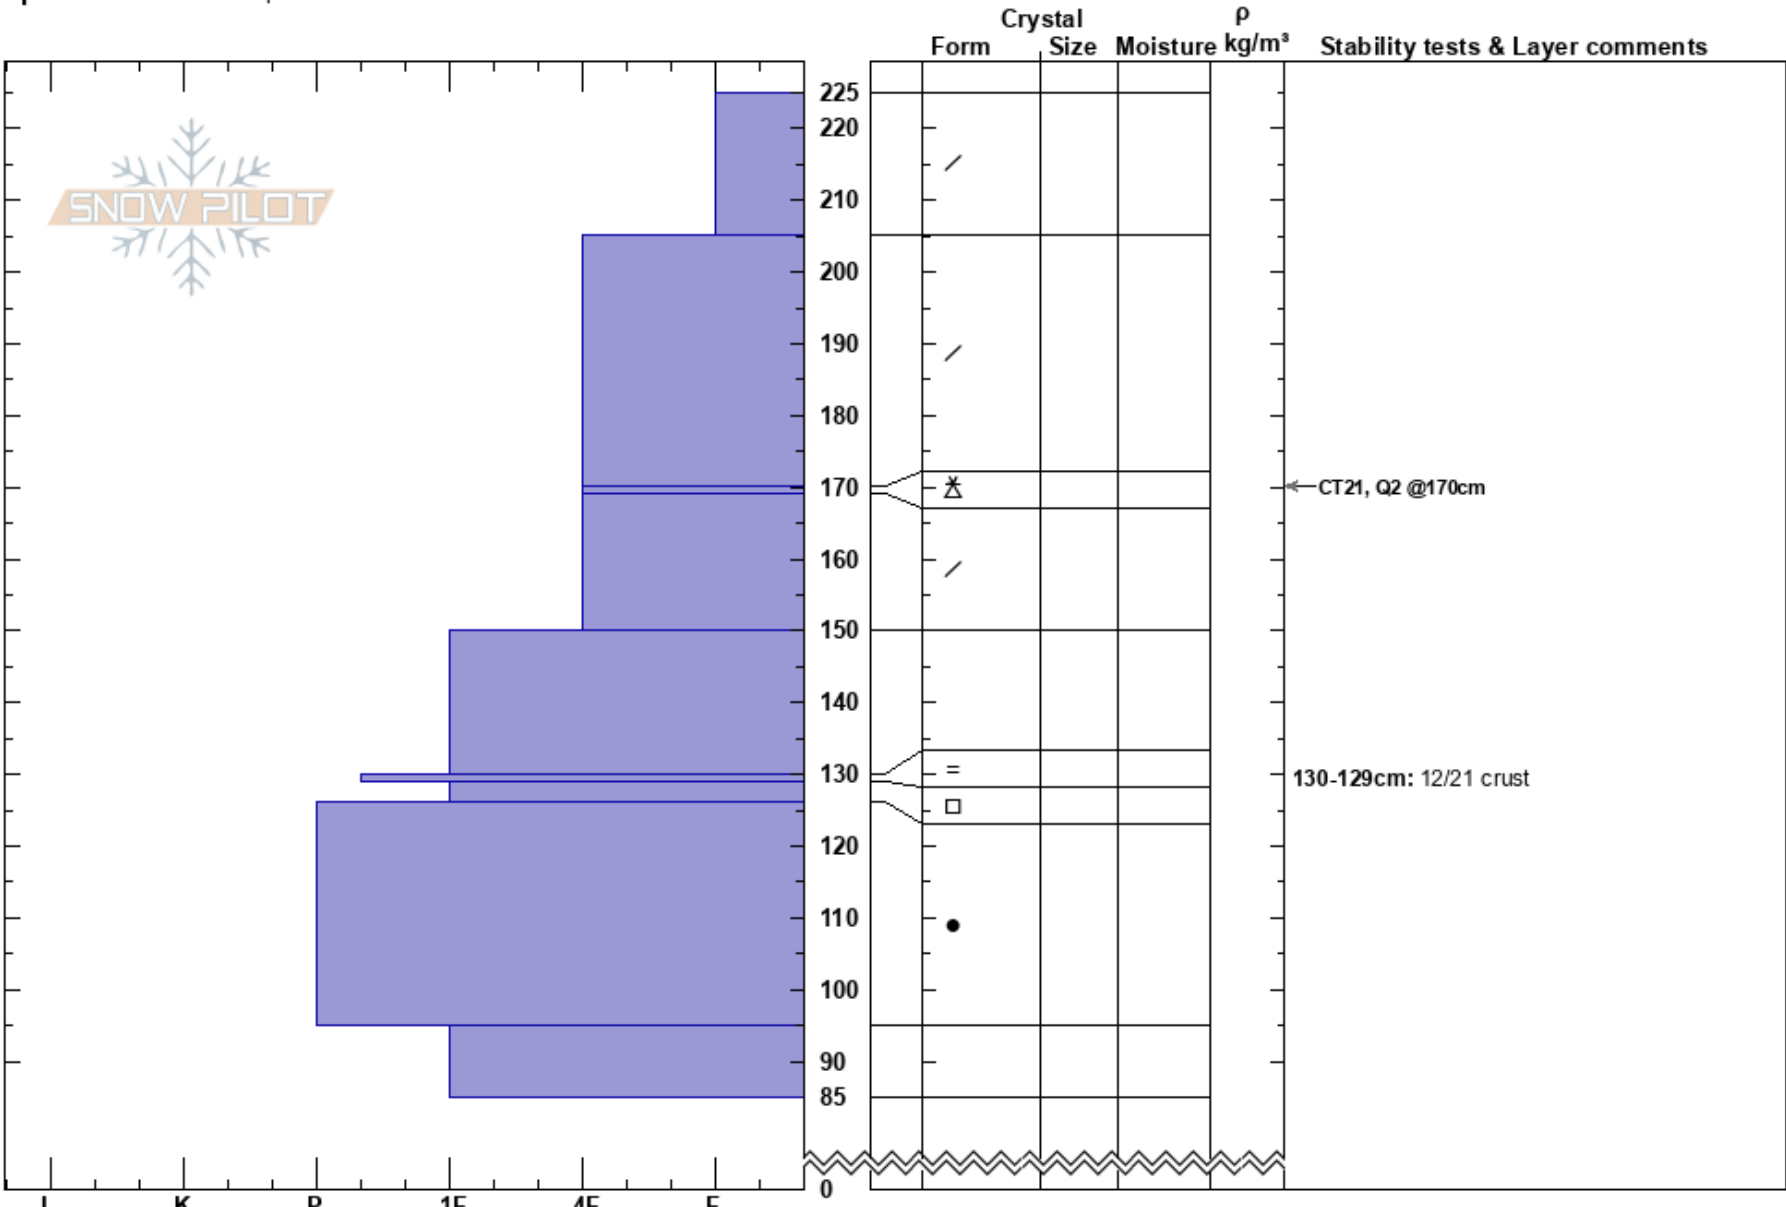

St. Regis/Stevens Ridg
 Silver Valley Area
 ID
 Elevation: 6380 ft
 Aspect: E
 Specifics: We skied slope

Mikey Church
 01/02/2025 - 2:00pm
 Co-ord: 47.43183N, -115.75110W
 Slope Angle: 20°
 Wind Loading: yes

Stability:
 Air Temperature: 4.5°C
 Sky Cover: BKN
 Precipitation: S-1
 Wind: SW Calm

HS:225
 Layer Notes:
 170-169cm: Problematic layer
 130-129cm: 12/21 crust

Notes: