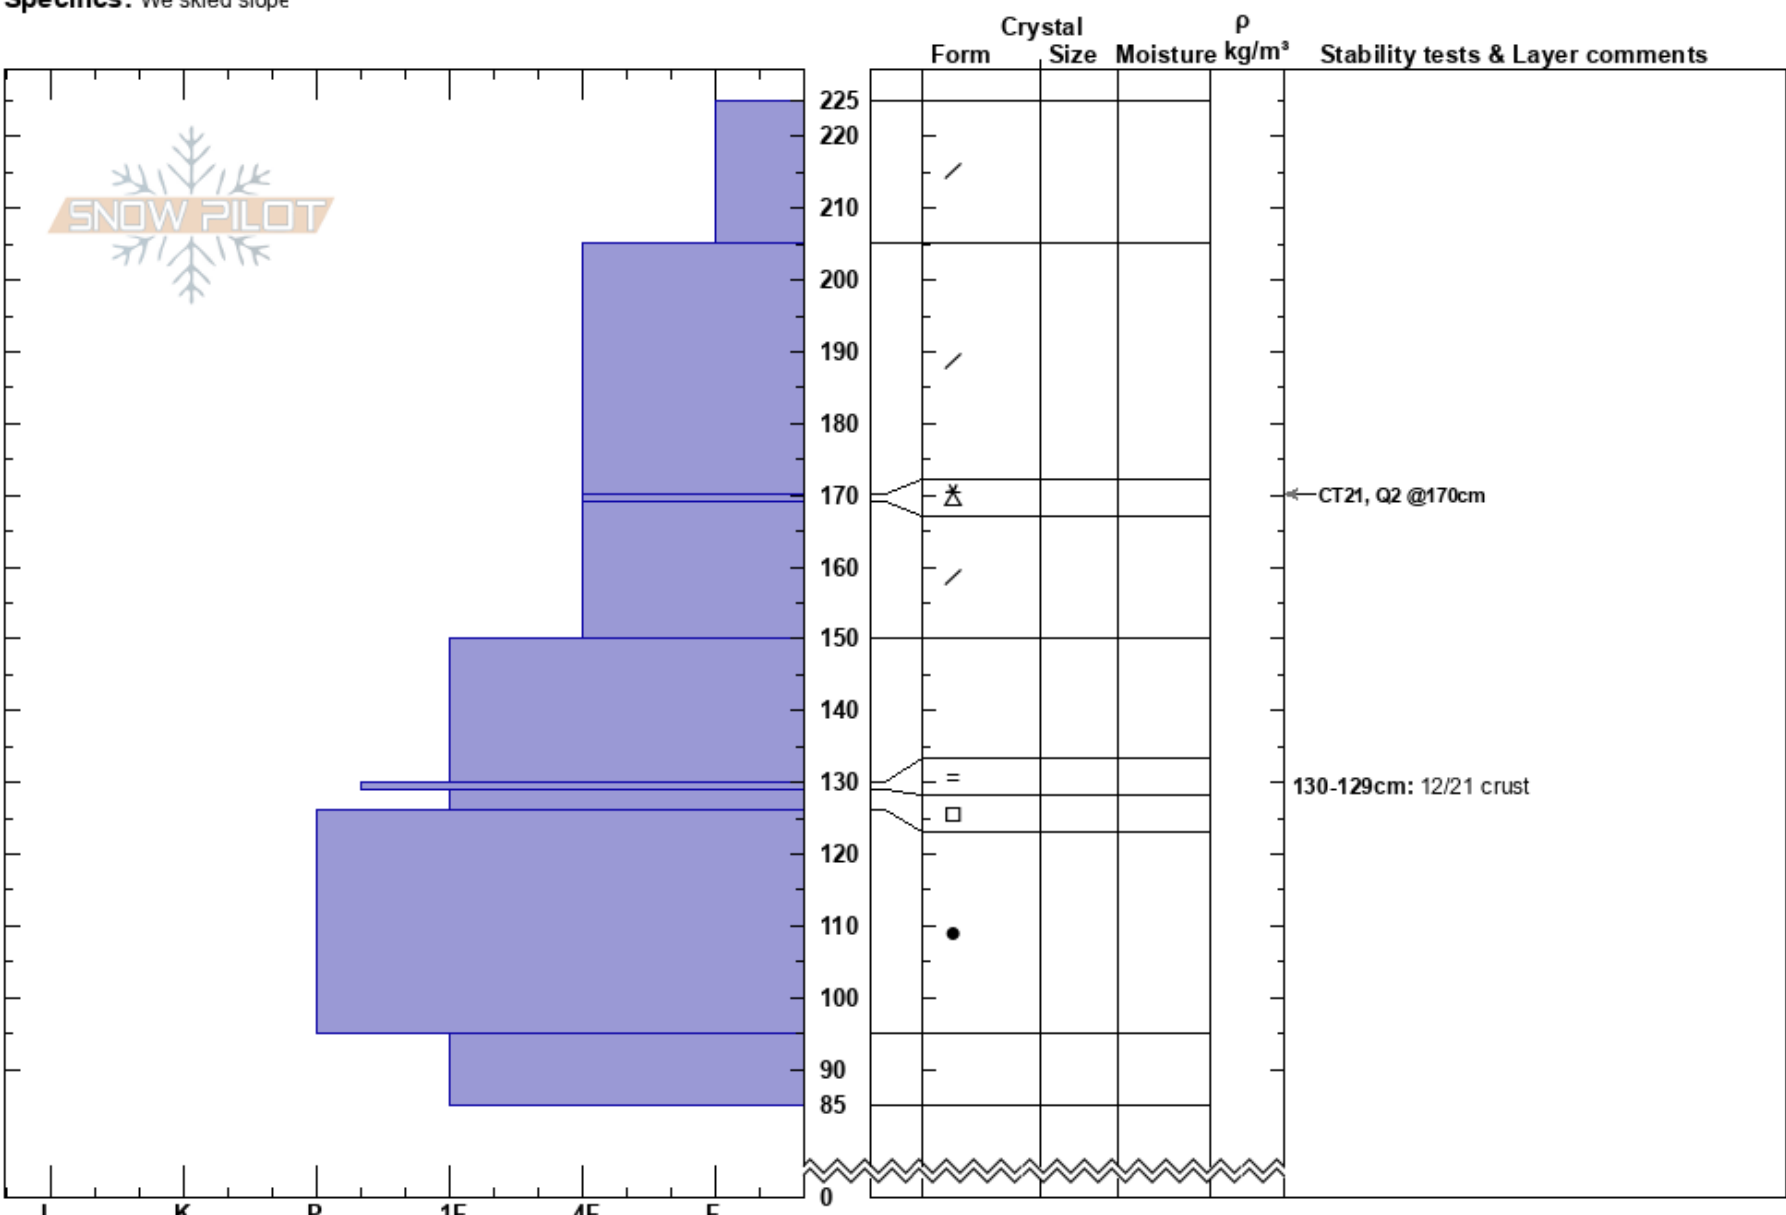

St. Regis/Stevens Ridg
 Silver Valley Area
 ID
 Elevation: 6380 ft
 Aspect: E
 Specifics: We skied slope

Mikey Church
 01/02/2025 - 2:00pm
 Co-ord: 47.43183N, -115.75110W
 Slope Angle: 20°
 Wind Loading: yes

Stability:
 Air Temperature: 4.5°C
 Sky Cover: BKN
 Precipitation: S-1
 Wind: SW Calm

HS:225
 Layer Notes:
 170-169cm: Problematic layer
 130-129cm: 12/21 crust

Notes: