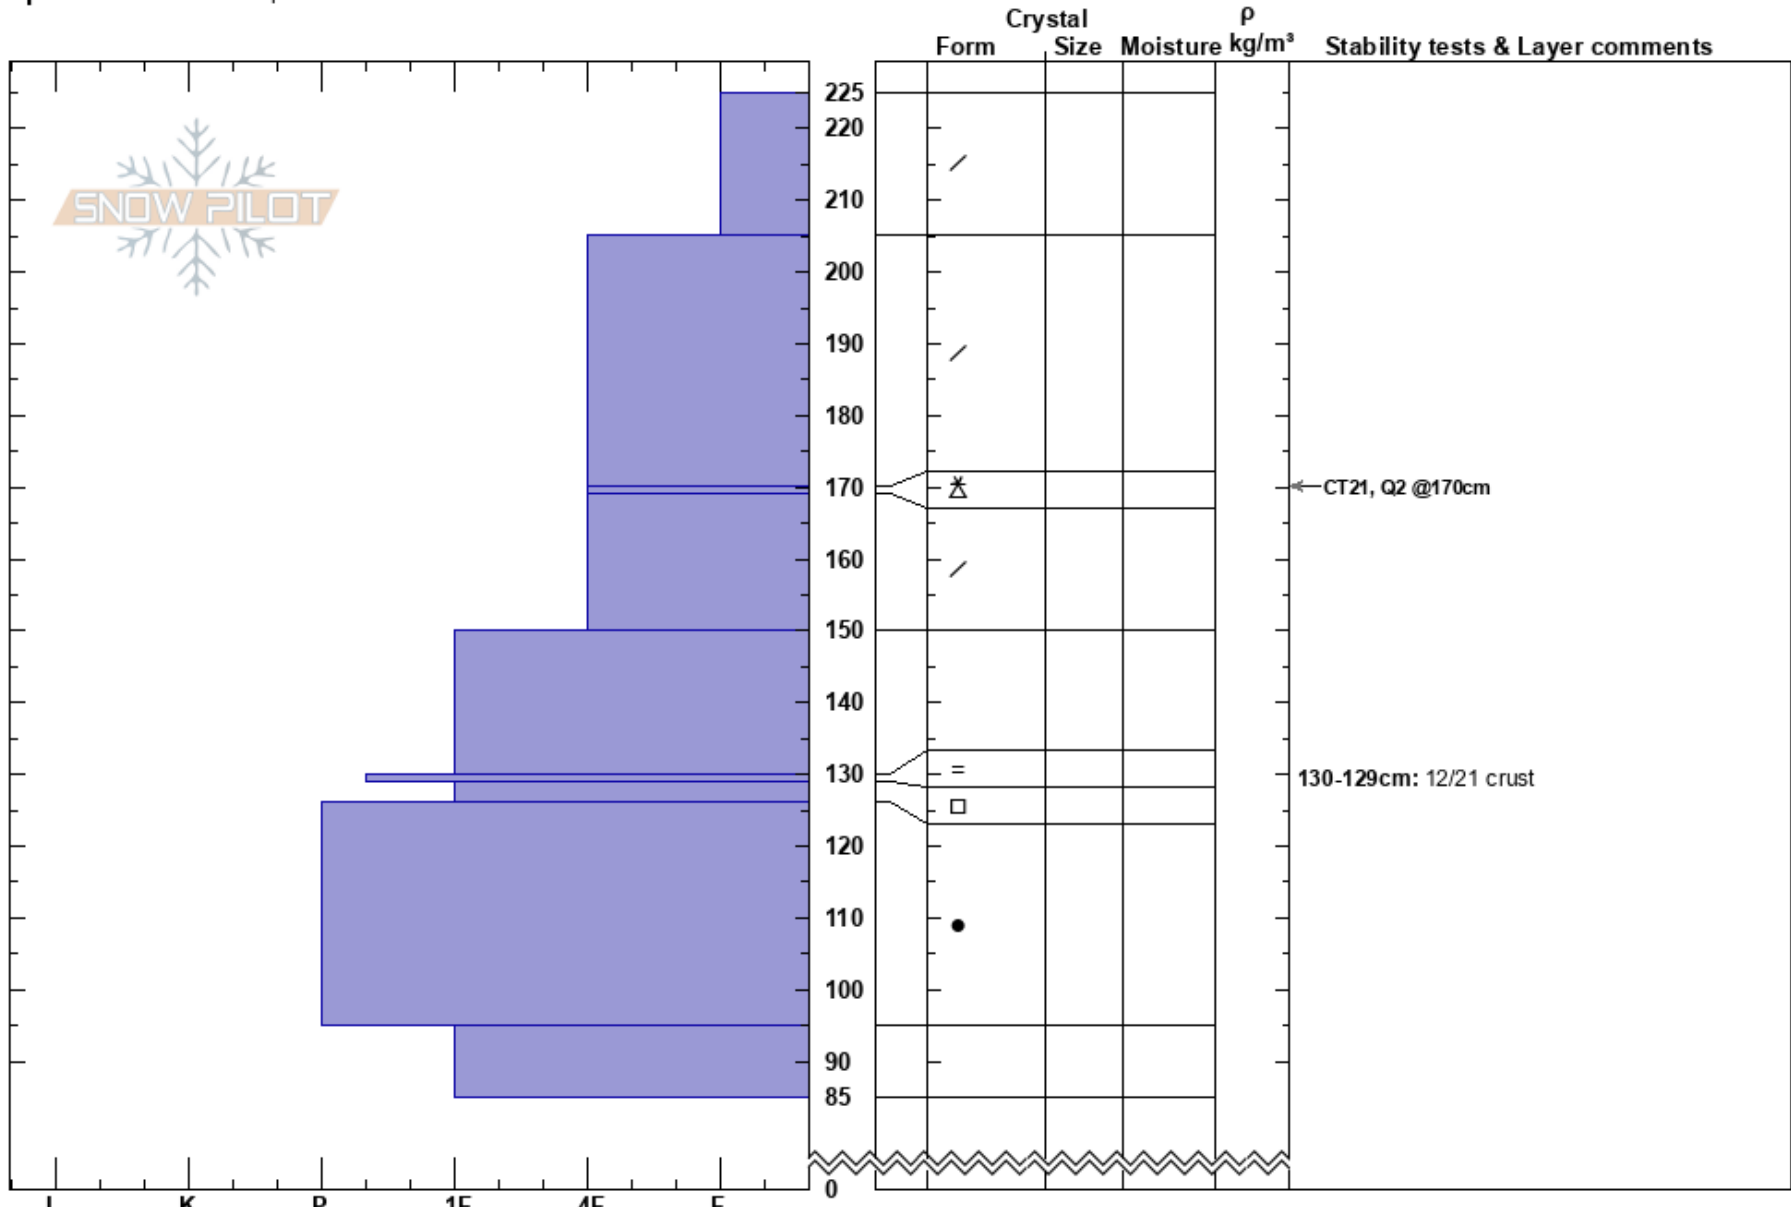

St. Regis/Stevens Ridg
 Silver Valley Area
 ID
 Elevation: 6380 ft
 Aspect: E
 Specifics: We skied slope

Mikey Church
 01/02/2025 - 2:00pm
 Co-ord: 47.43183N, -115.75110W
 Slope Angle: 20°
 Wind Loading: yes

Stability:
 Air Temperature: 4.5°C
 Sky Cover: BKN
 Precipitation: S-1
 Wind: SW Calm

HS:225
 Layer Notes:
 170-169cm: Problematic layer
 130-129cm: 12/21 crust

Notes: