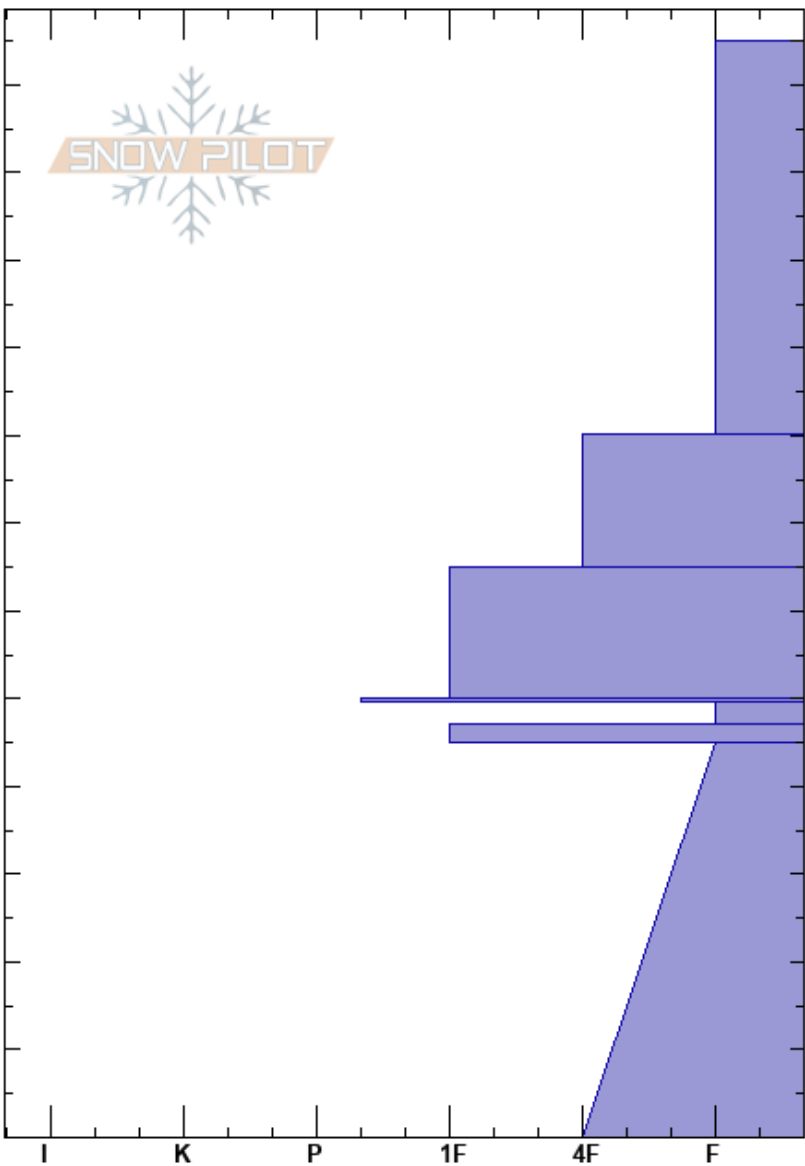

Butterfield S Shoulder
 Smoky
 ID
 Elevation: 9270 ft
 Aspect: E
 Specifics:

Zachary Miller
 01/02/2025 - 12:45pm
 Co-ord: 43.77225N, -114.60925W
 Slope Angle: 29°
 Wind Loading: no

Stability: Fair
 Air Temperature:
 Sky Cover: CLR
 Precipitation: NO
 Wind: Calm

HS:125
 Layer Notes:
 50-49.5cm: 12/13 crust
 49.5-47cm: Problematic layer
 47-45cm: 12/7?

Height (cm)	Crystal		Moisture	ρ kg/m ³	Stability tests & Layer comments
	Form	Size			
125	+				
100	+				
70	/				
60	⊖				
50	=				← ECTP24 @49cm
49.5	□				← ECTP28 @49cm
47	⊙⊙				← PST35/100 (End) @49cm
45					47-45cm: 12/7?