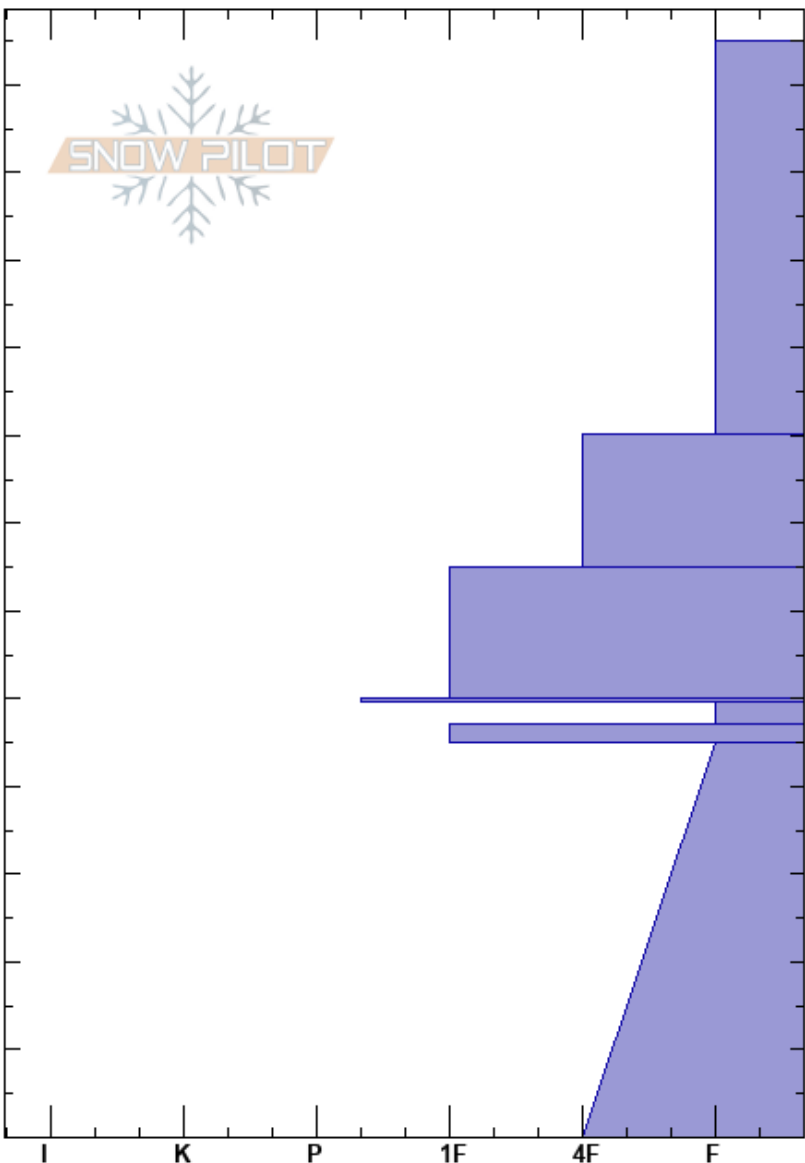

Butterfield S Shoulder
 Smoky
 ID
 Elevation: 9270 ft
 Aspect: E
 Specifics:

Zachary Miller
 01/02/2025 - 12:45pm
 Co-ord: 43.77225N, -114.60925W
 Slope Angle: 29°
 Wind Loading: no

Stability: Fair
 Air Temperature:
 Sky Cover: CLR
 Precipitation: NO
 Wind: Calm

HS:125
 Layer Notes:
 50-49.5cm: 12/13 crust
 49.5-47cm: Problematic layer
 47-45cm: 12/7?

Height (cm)	Crystal		Moisture	ρ kg/m ³	Stability tests & Layer comments
	Form	Size			
125	+				
100	+				
70	/				
60	⊖				
50	=				← ECTP24 @49cm
49.5	□				← ECTP28 @49cm
47	⊙⊙				← PST35/100 (End) @49cm
45					47-45cm: 12/7?