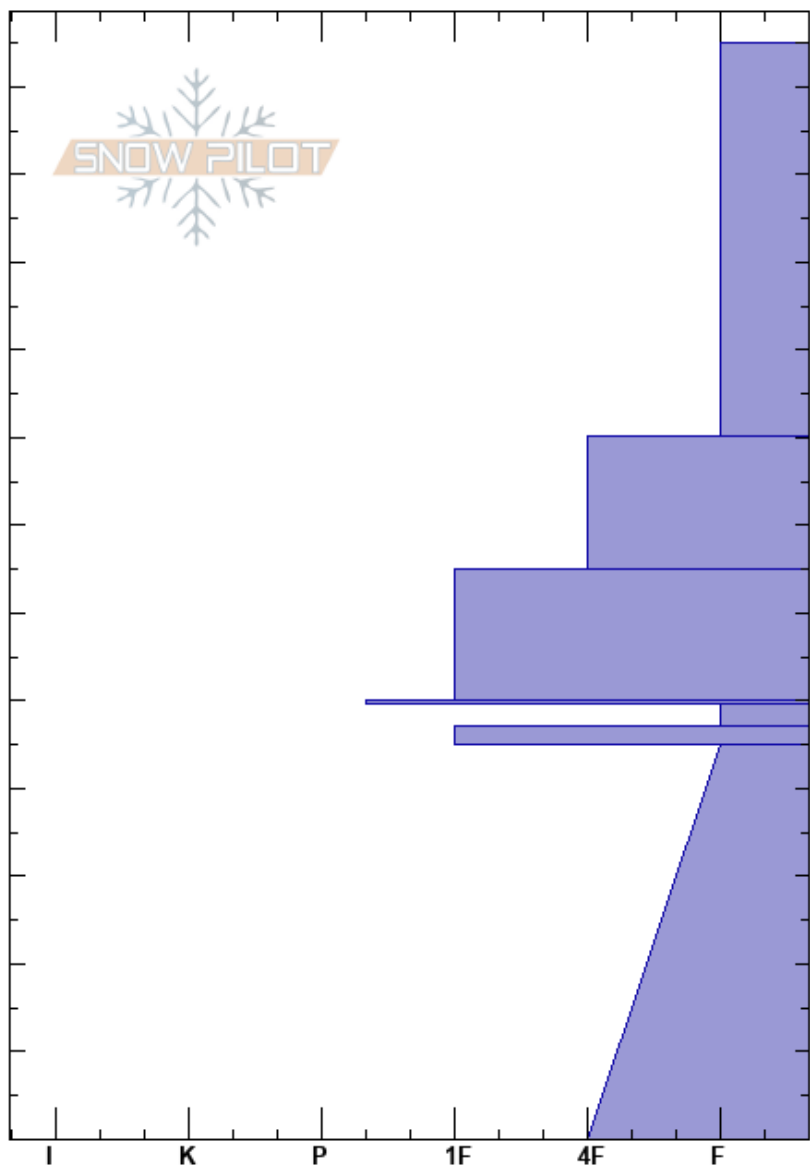

Butterfield S Shoulder
 Smoky
 ID
 Elevation: 9270 ft
 Aspect: E
 Specifics:

Zachary Miller
 01/02/2025 - 12:45pm
 Co-ord: 43.77225N, -114.60925W
 Slope Angle: 29°
 Wind Loading: no

Stability: Fair
 Air Temperature:
 Sky Cover: CLR
 Precipitation: NO
 Wind: Calm

HS:125
 Layer Notes:
 50-49.5cm: 12/13 crust
 49.5-47cm: Problematic layer
 47-45cm: 12/7?

Height (cm)	Crystal		Moisture	ρ kg/m ³	Stability tests & Layer comments
	Form	Size			
125	+				
100	+				
70	/				
60	⊖				
50	=				← ECTP24 @49cm
49.5	□				← ECTP28 @49cm
47	⊙⊙				← PST35/100 (End) @49cm
45					47-45cm: 12/7?