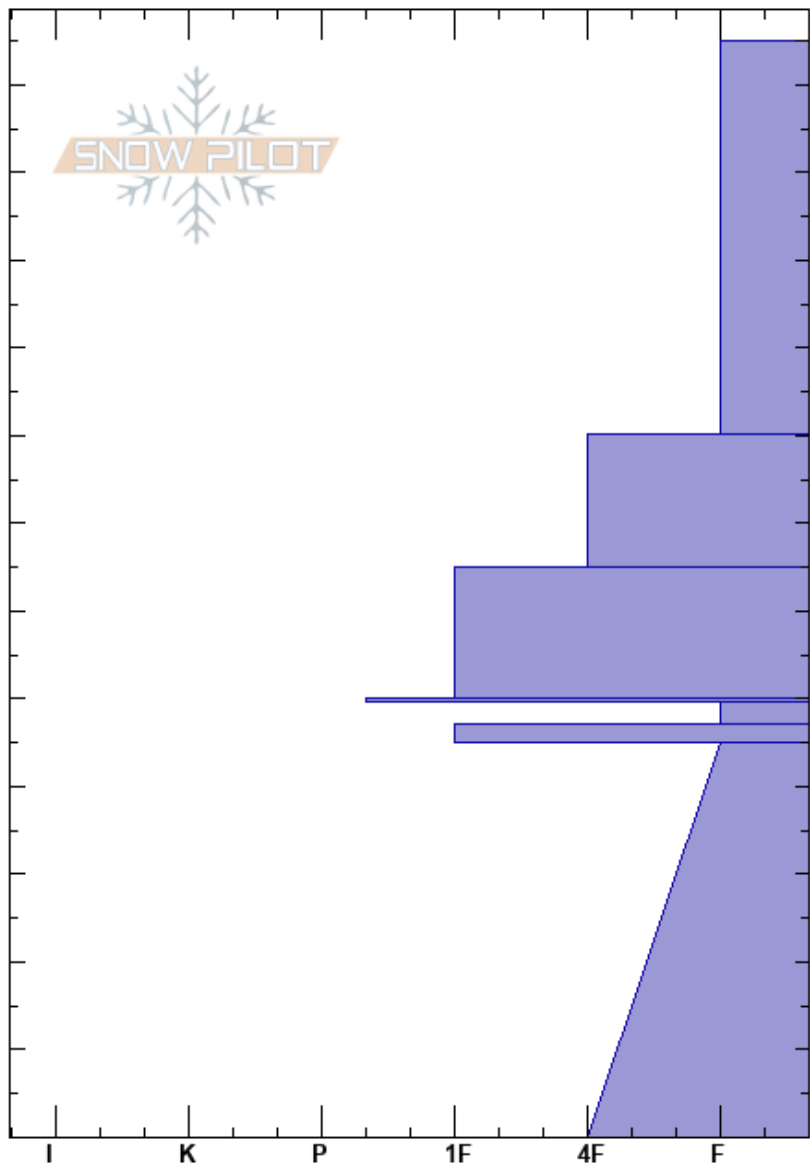

Butterfield S Shoulder
 Smoky
 ID
 Elevation: 9270 ft
 Aspect: E
 Specifics:

Zachary Miller
 01/02/2025 - 12:45pm
 Co-ord: 43.77225N, -114.60925W
 Slope Angle: 29°
 Wind Loading: no

Stability: Fair
 Air Temperature:
 Sky Cover: CLR
 Precipitation: NO
 Wind: Calm

HS:125
 Layer Notes:
 50-49.5cm: 12/13 crust
 49.5-47cm: Problematic layer
 47-45cm: 12/7?

Height (cm)	Crystal		Moisture	ρ kg/m ³	Stability tests & Layer comments
	Form	Size			
125	+				
100	+				
70	/				
60	⊖				
50	=				← ECTP24 @49cm
49.5	□				← ECTP28 @49cm
47	⊙⊙				← PST35/100 (End) @49cm
45					47-45cm: 12/7?