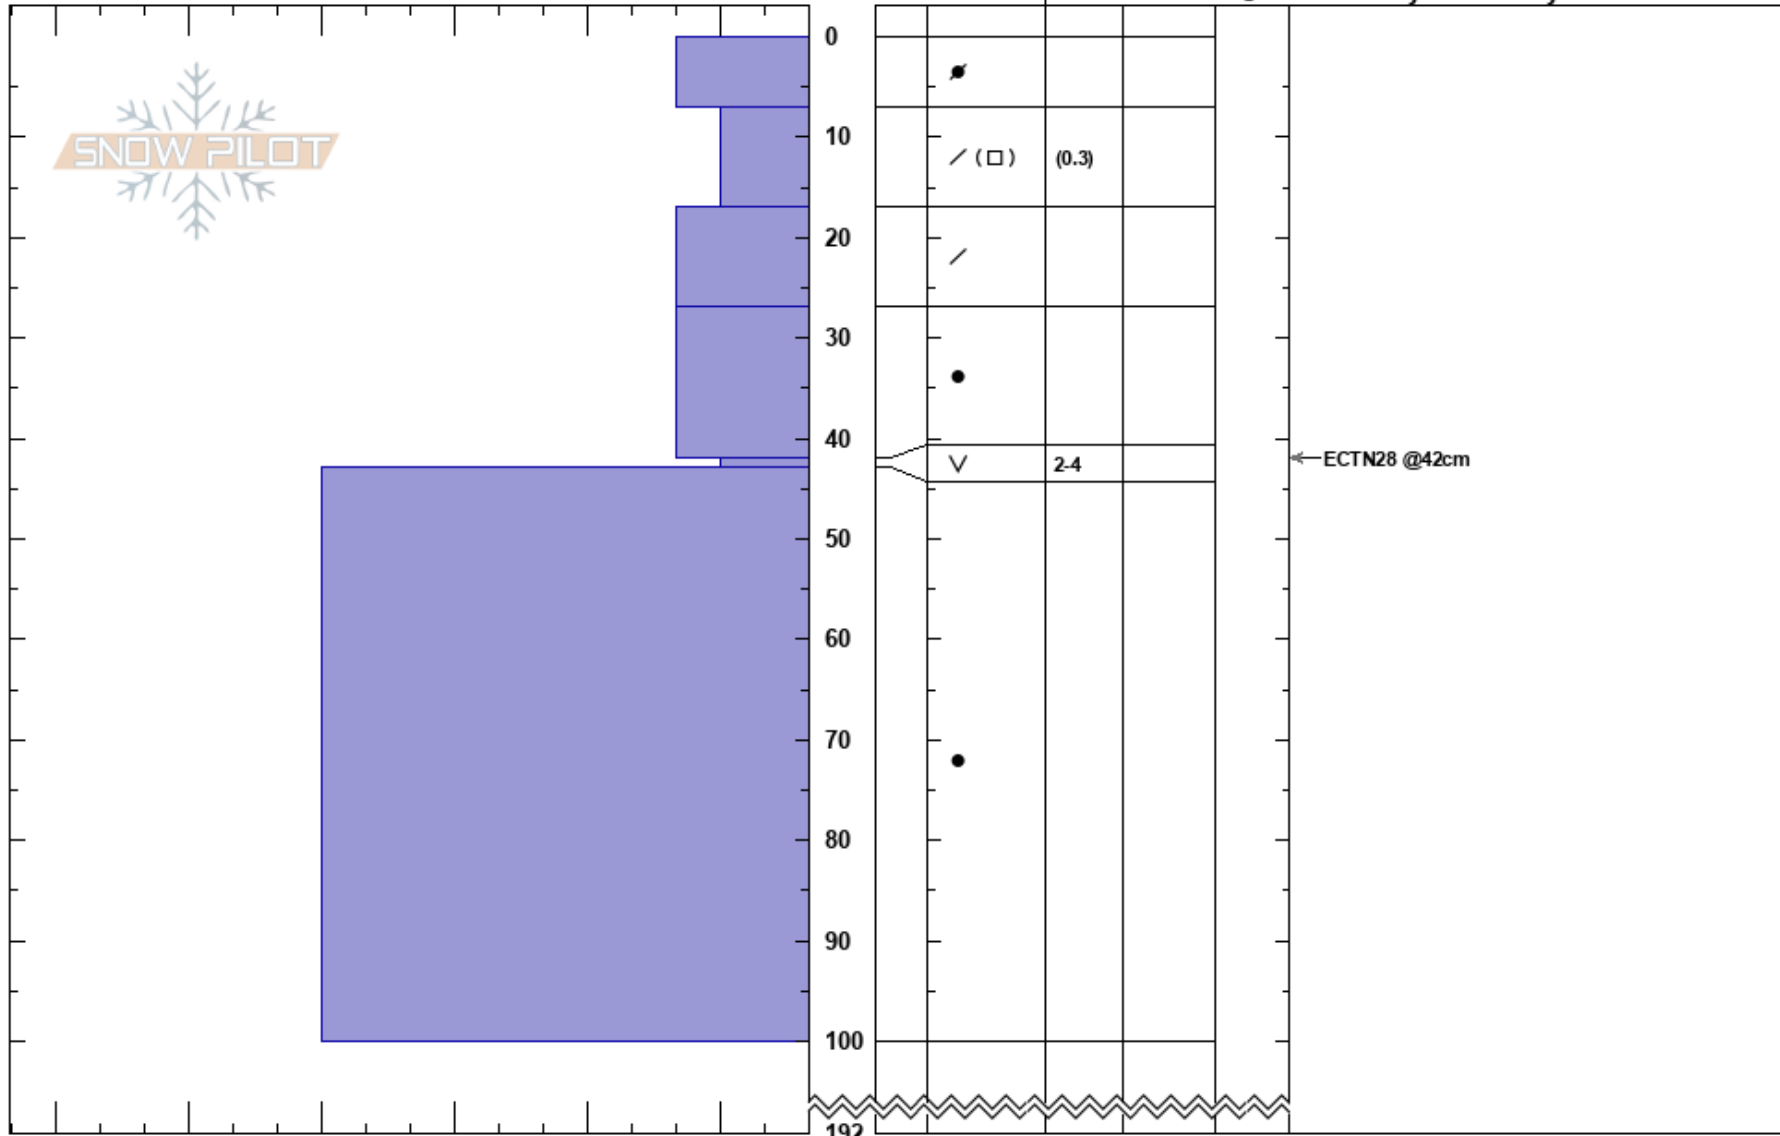

Goldpan
 Chugach Range
 AK
 Elevation: 1000 m
 Aspect: S
 Specifics:

Caleigh Warner
 01/02/2025 - 12:00pm
 Co-ord:
 Slope Angle: 24°
 Wind Loading:

Stability:
 Air Temperature:
 Sky Cover:
 Precipitation:
 Wind:

HS:192
 Layer Notes:
 42-43cm: Problematic layer

Notes: