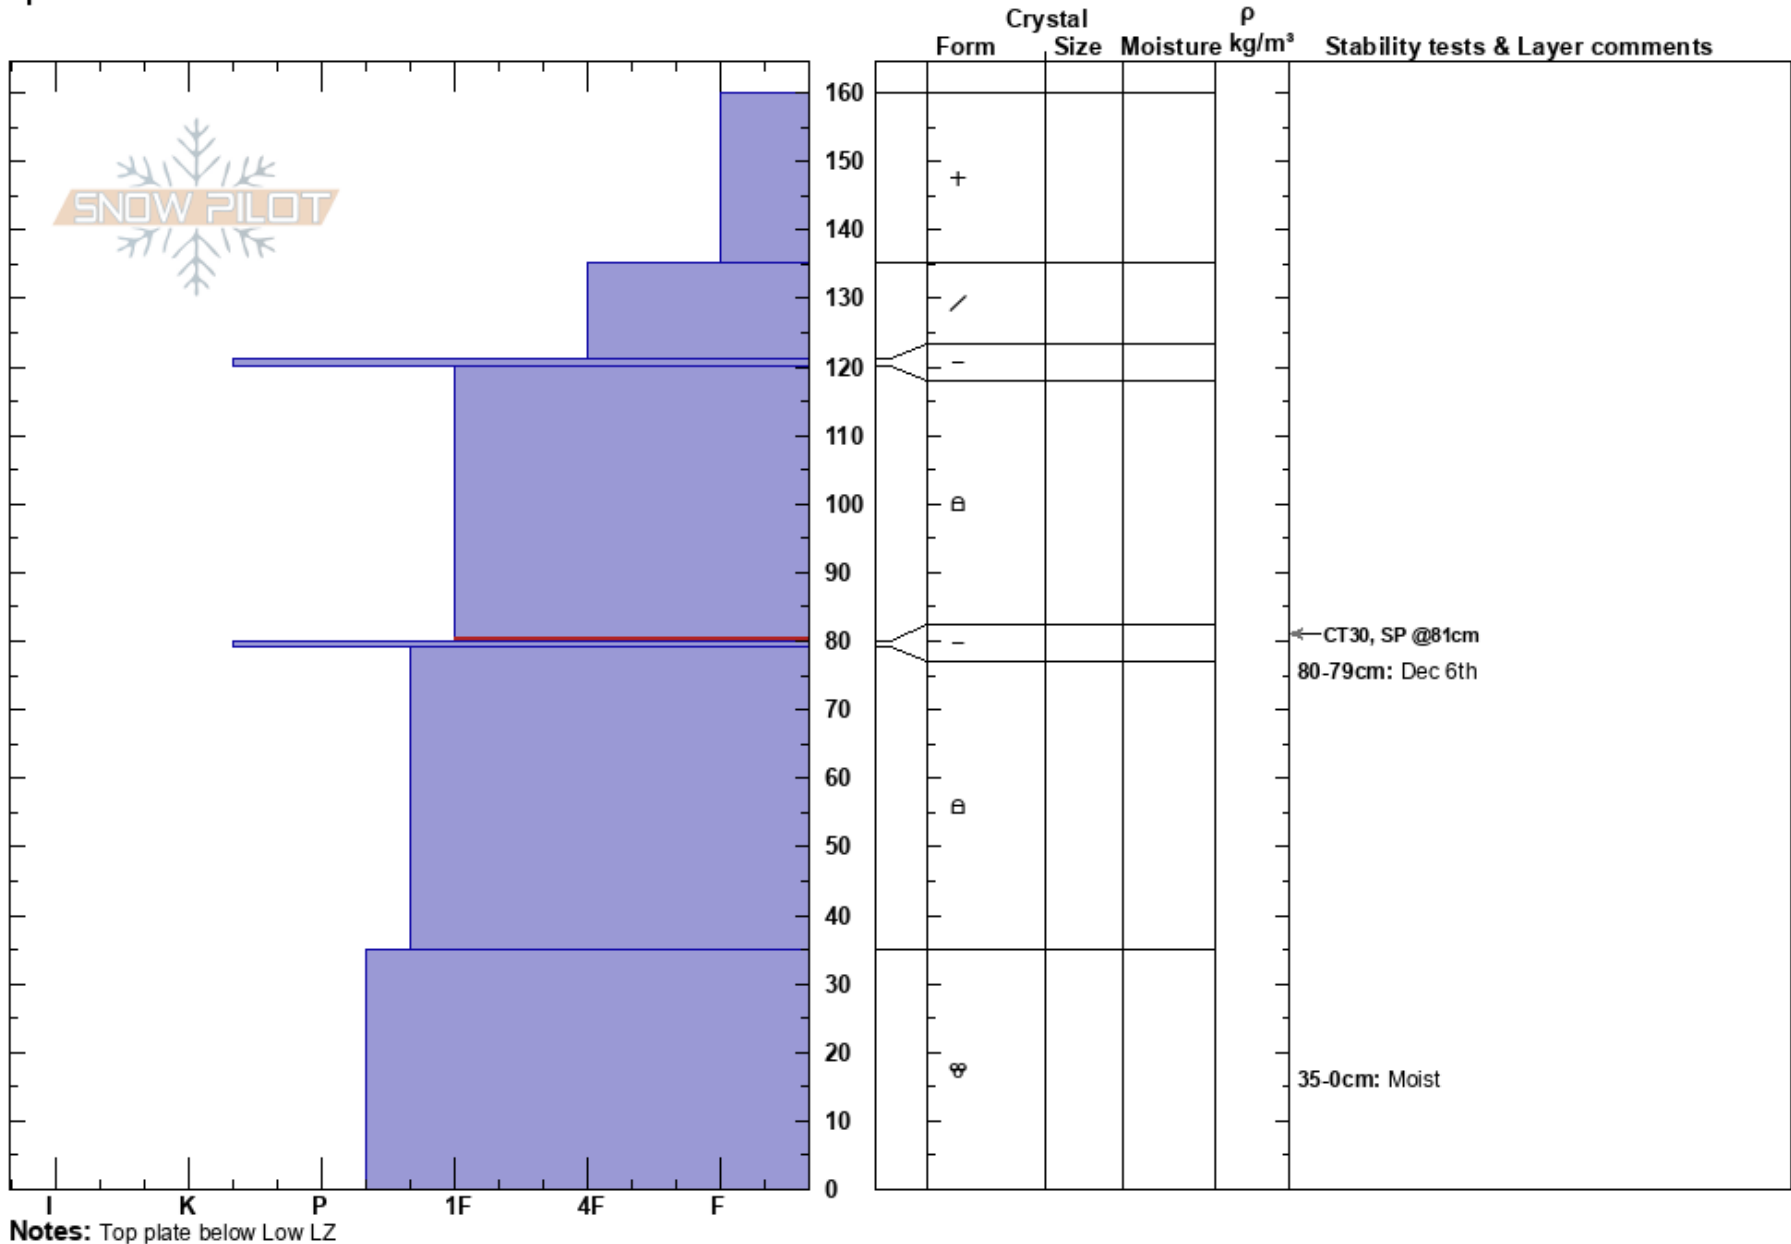

Pistol Whipped 2000m
 Rockies
 BC
 Elevation: 2000 m
 Aspect: W
 Specifics:

James Hamilton
 02/01/2025 - 12:30
 Co-ord: 11U 409911W 5798630N
 Slope Angle: 40°
 Wind Loading: no

Stability:
 Air Temperature: -12°C
 Sky Cover: BKN
 Precipitation: NO
 Wind: Calm
 HS:160
 PF:35
 PS:25
 Layer Notes:
 120-80cm: Problematic layer
 80-79cm: Dec 6th
 35-0cm: Moist

Notes: Top plate below Low LZ