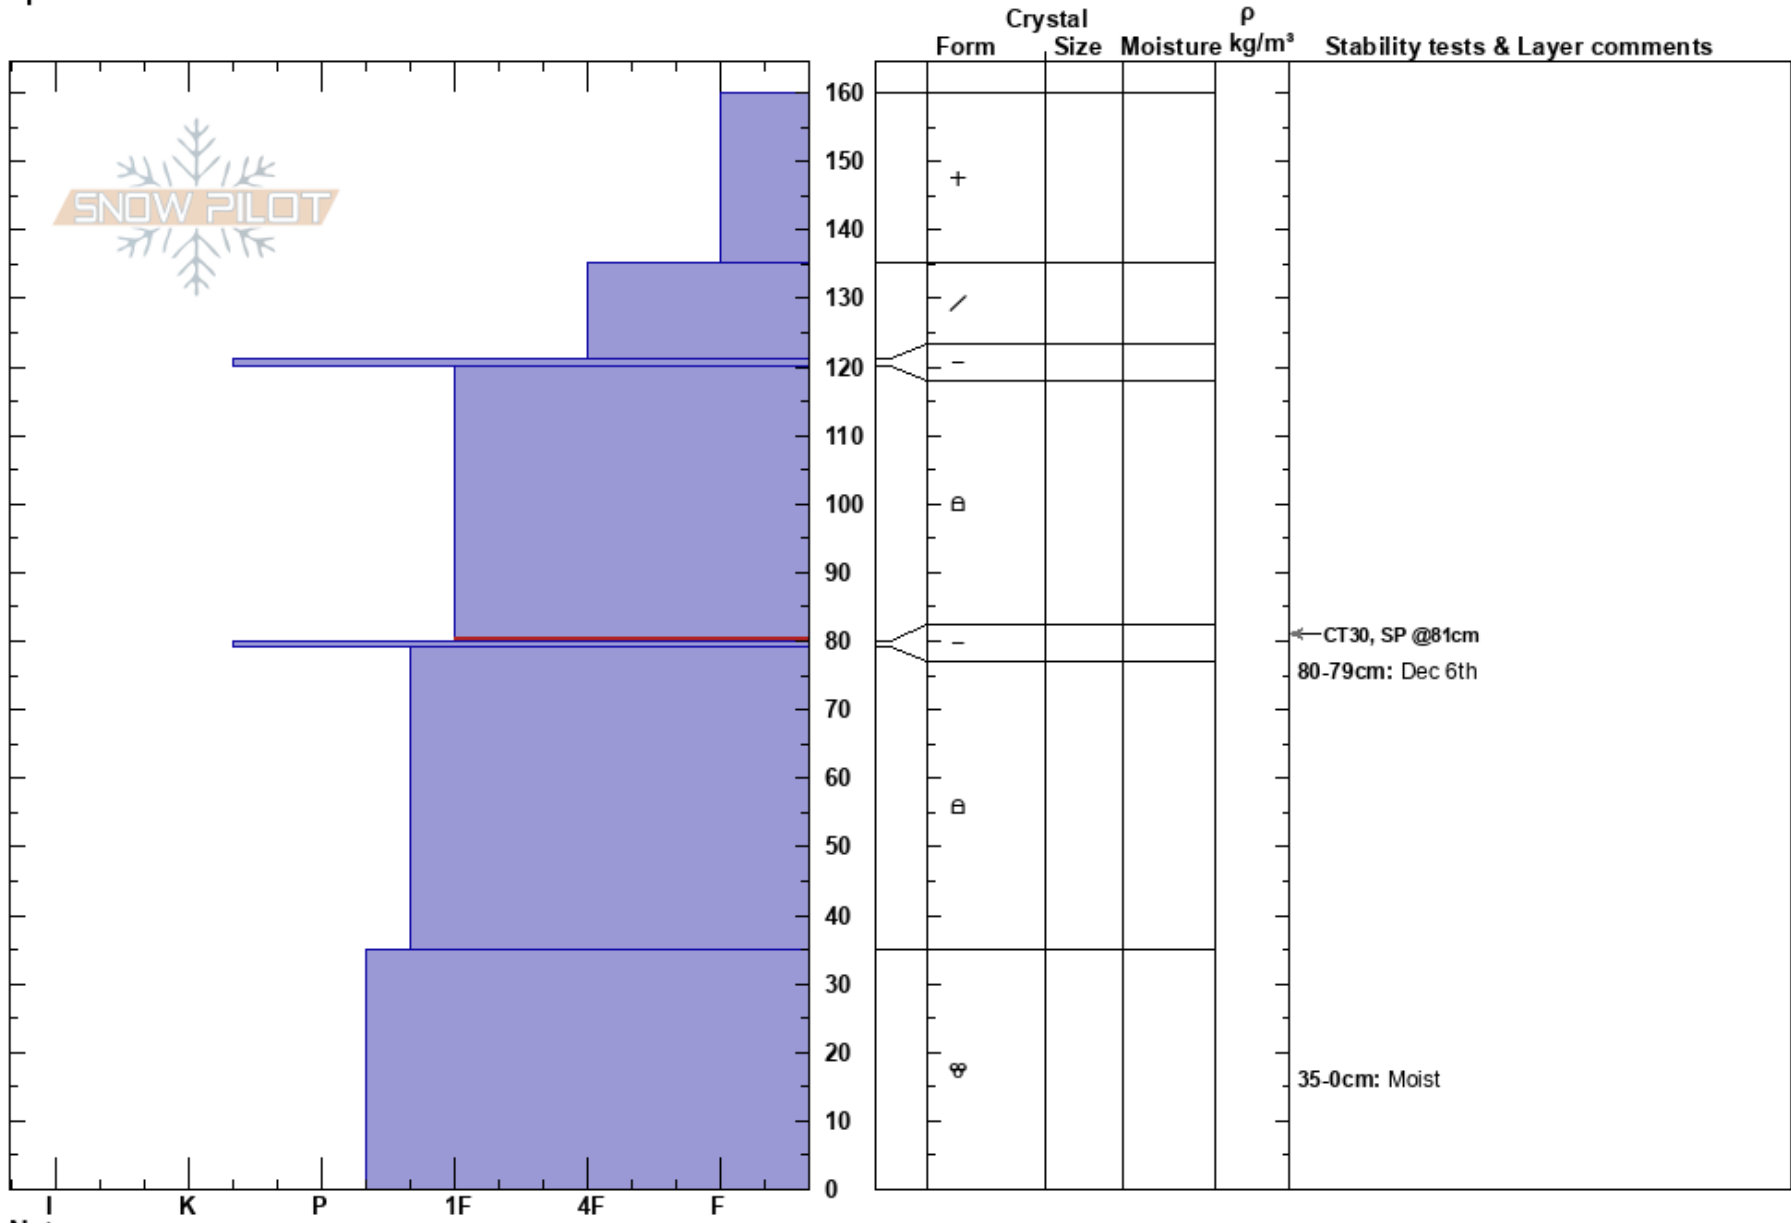

Pistol Whipped 2000m
 Rockies
 BC
 Elevation: 2000 m
 Aspect: W
 Specifics:

James Hamilton
 02/01/2025 - 12:30
 Co-ord: 11U 409911W 5798630N
 Slope Angle: 40°
 Wind Loading: no

Stability:
 Air Temperature: -12°C
 Sky Cover: BKN
 Precipitation: NO
 Wind: Calm
 HS:160
 PF:35
 PS:25
 Layer Notes:
 120-80cm: Problematic layer
 80-79cm: Dec 6th
 35-0cm: Moist

Notes: Top plate below Low LZ