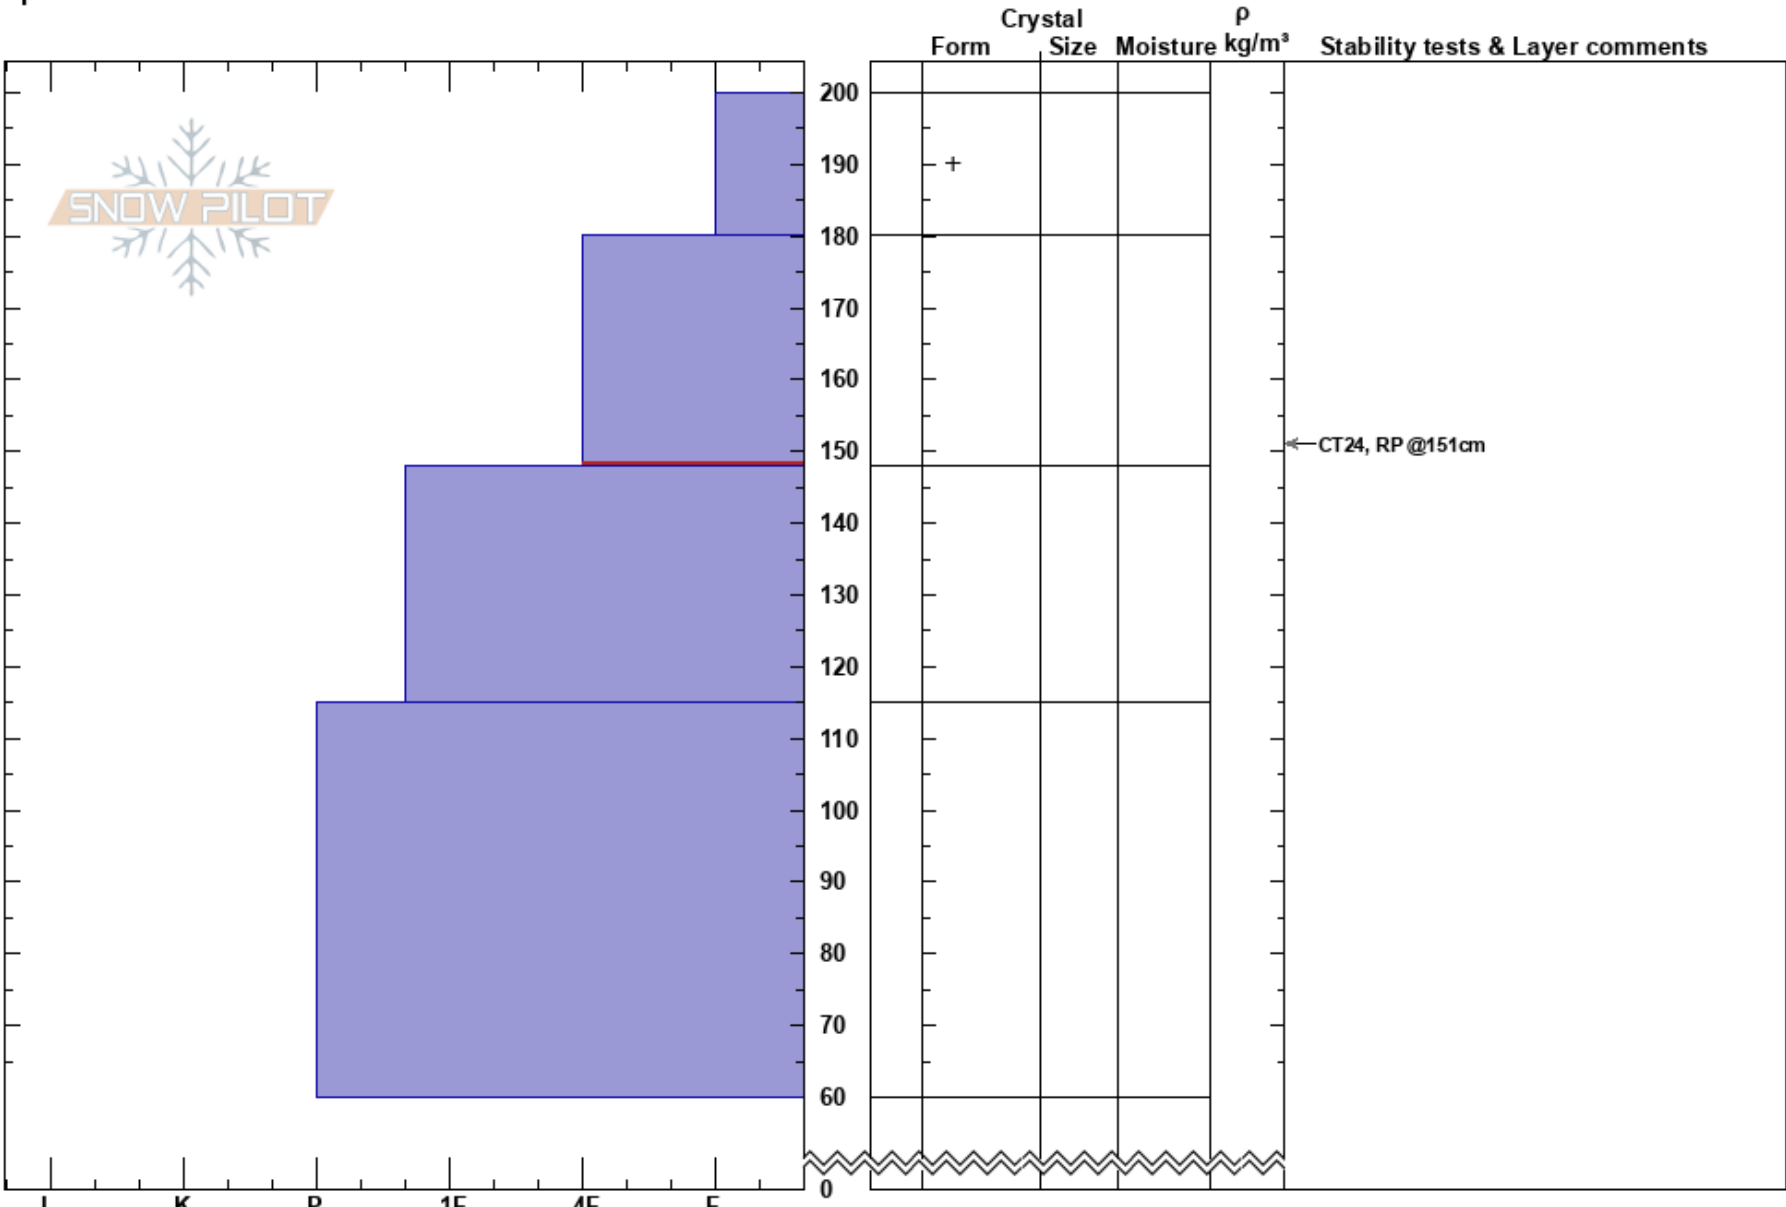

Pistol Whipped 2200m  
Rockies  
BC  
Elevation: 2200 m  
Aspect: NW  
Specifics:

James Hamilton  
02/01/2025 - 12:00  
Co-ord: 11U 409861W 5798414N  
Slope Angle: 30°  
Wind Loading:

Stability:  
Air Temperature: -12°C  
Sky Cover: BKN  
Precipitation: NO  
Wind: W Calm  
HS:200  
PF:45  
PS:25  
Layer Notes:  
180-148cm:Problematic layer

Notes: Top of Pistol Whip Skiers Left