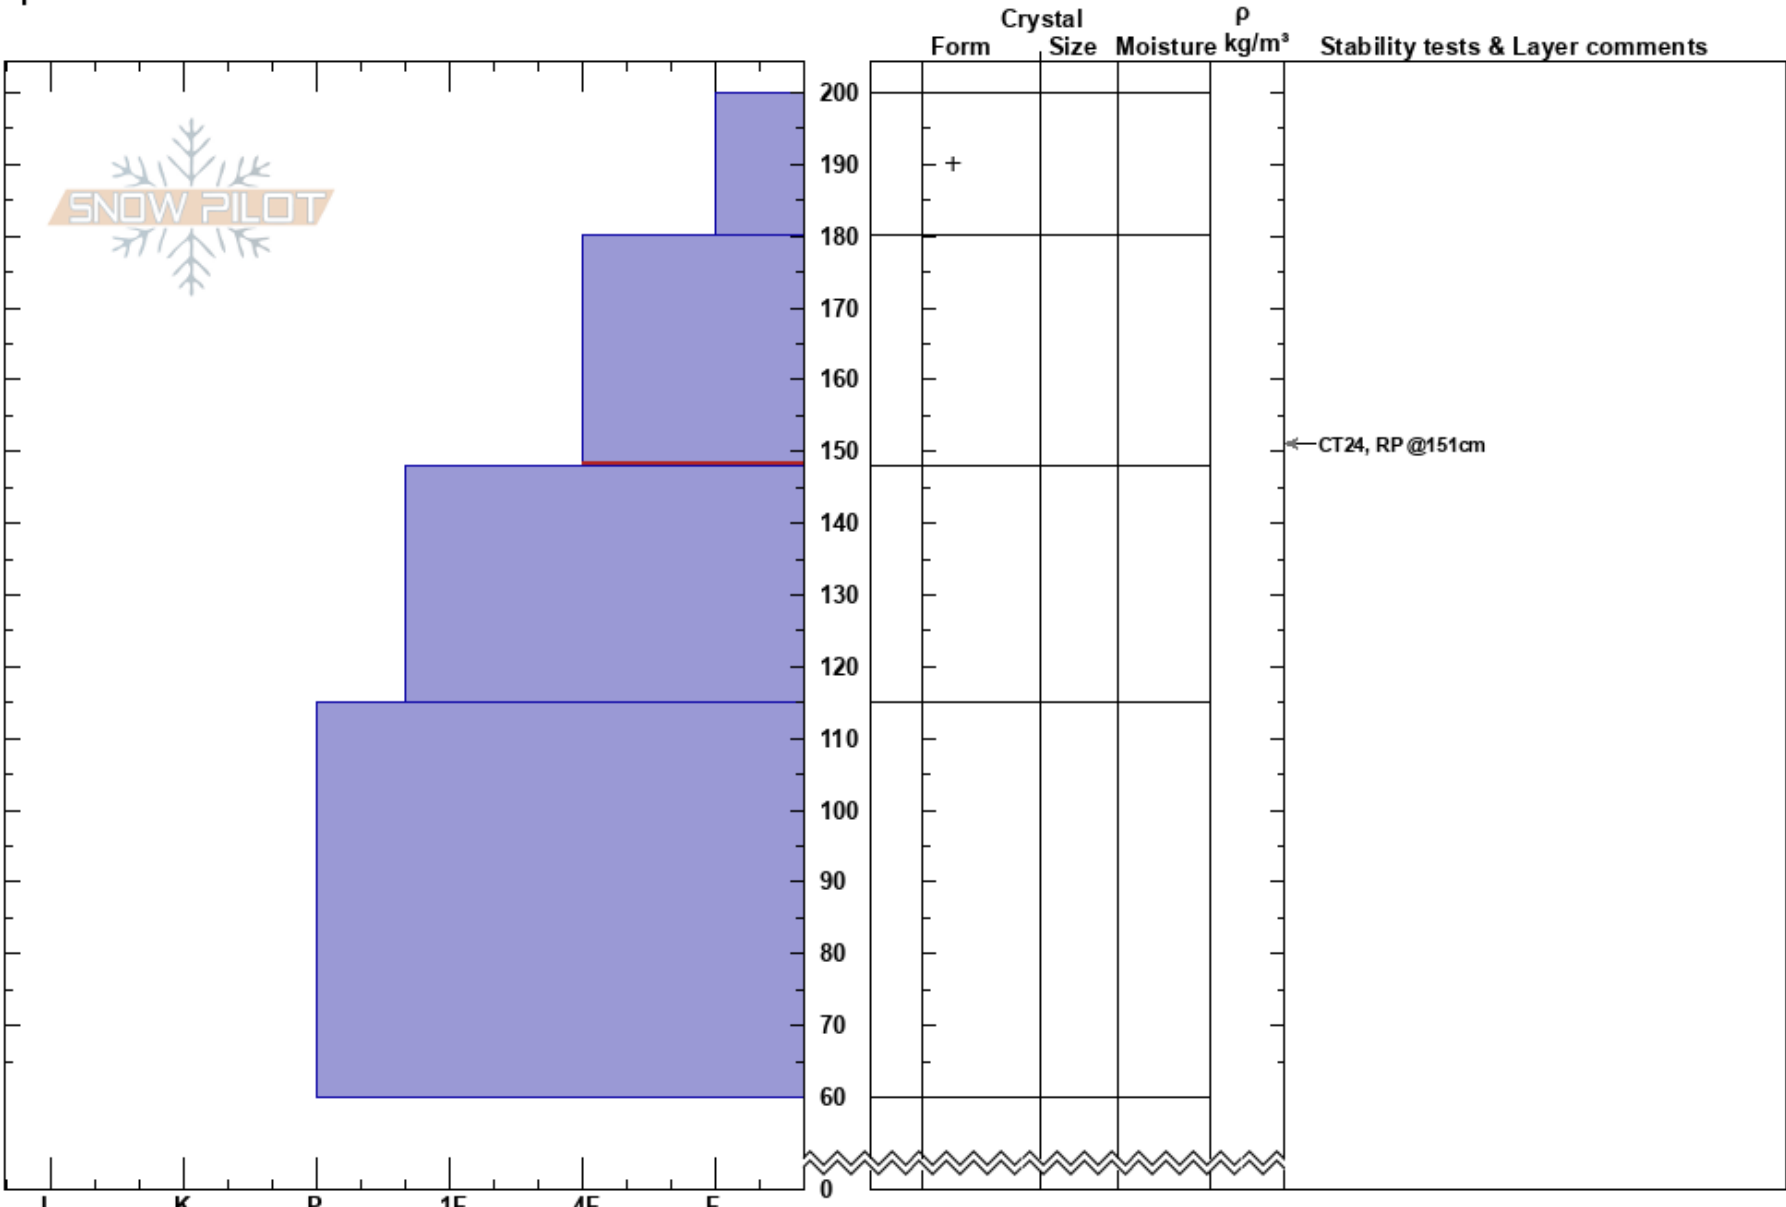

Pistol Whipped 2200m
Rockies
BC
Elevation: 2200 m
Aspect: NW
Specifics:

James Hamilton
02/01/2025 - 12:00
Co-ord: 11U 409861W 5798414N
Slope Angle: 30°
Wind Loading:

Stability:
Air Temperature: -12°C
Sky Cover: BKN
Precipitation: NO
Wind: W Calm
HS:200
PF:45
PS:25
180-148cm:Problematic layer

Notes: Top of Pistol Whip Skiers Left