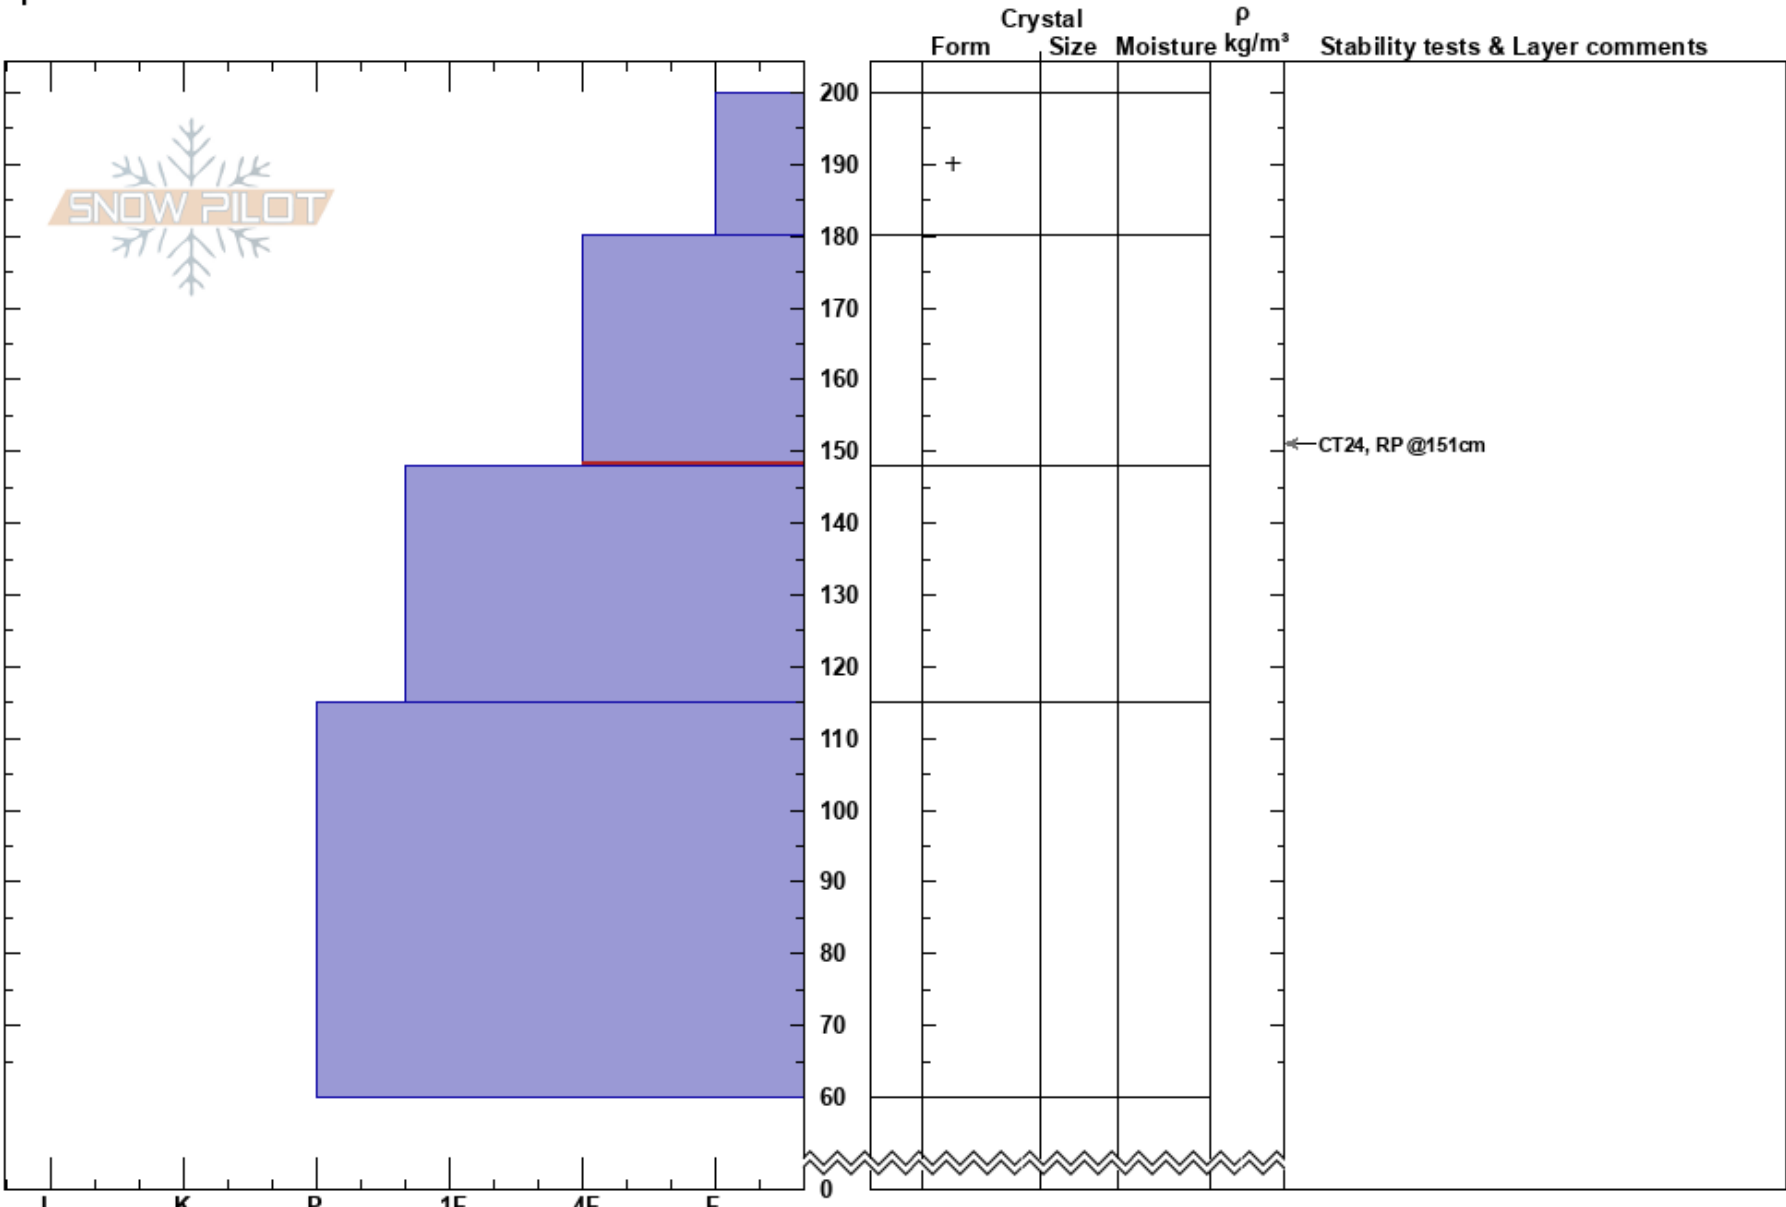

Pistol Whipped 2200m  
Rockies  
BC  
Elevation: 2200 m  
Aspect: NW  
Specifics:

James Hamilton  
02/01/2025 - 12:00  
Co-ord: 11U 409861W 5798414N  
Slope Angle: 30°  
Wind Loading:

Stability:  
Air Temperature: -12°C  
Sky Cover: BKN  
Precipitation: NO  
Wind: W Calm  
HS:200  
PF:45  
PS:25  
180-148cm:Problematic layer

← CT24, RP @151cm

Notes: Top of Pistol Whip Skiers Left