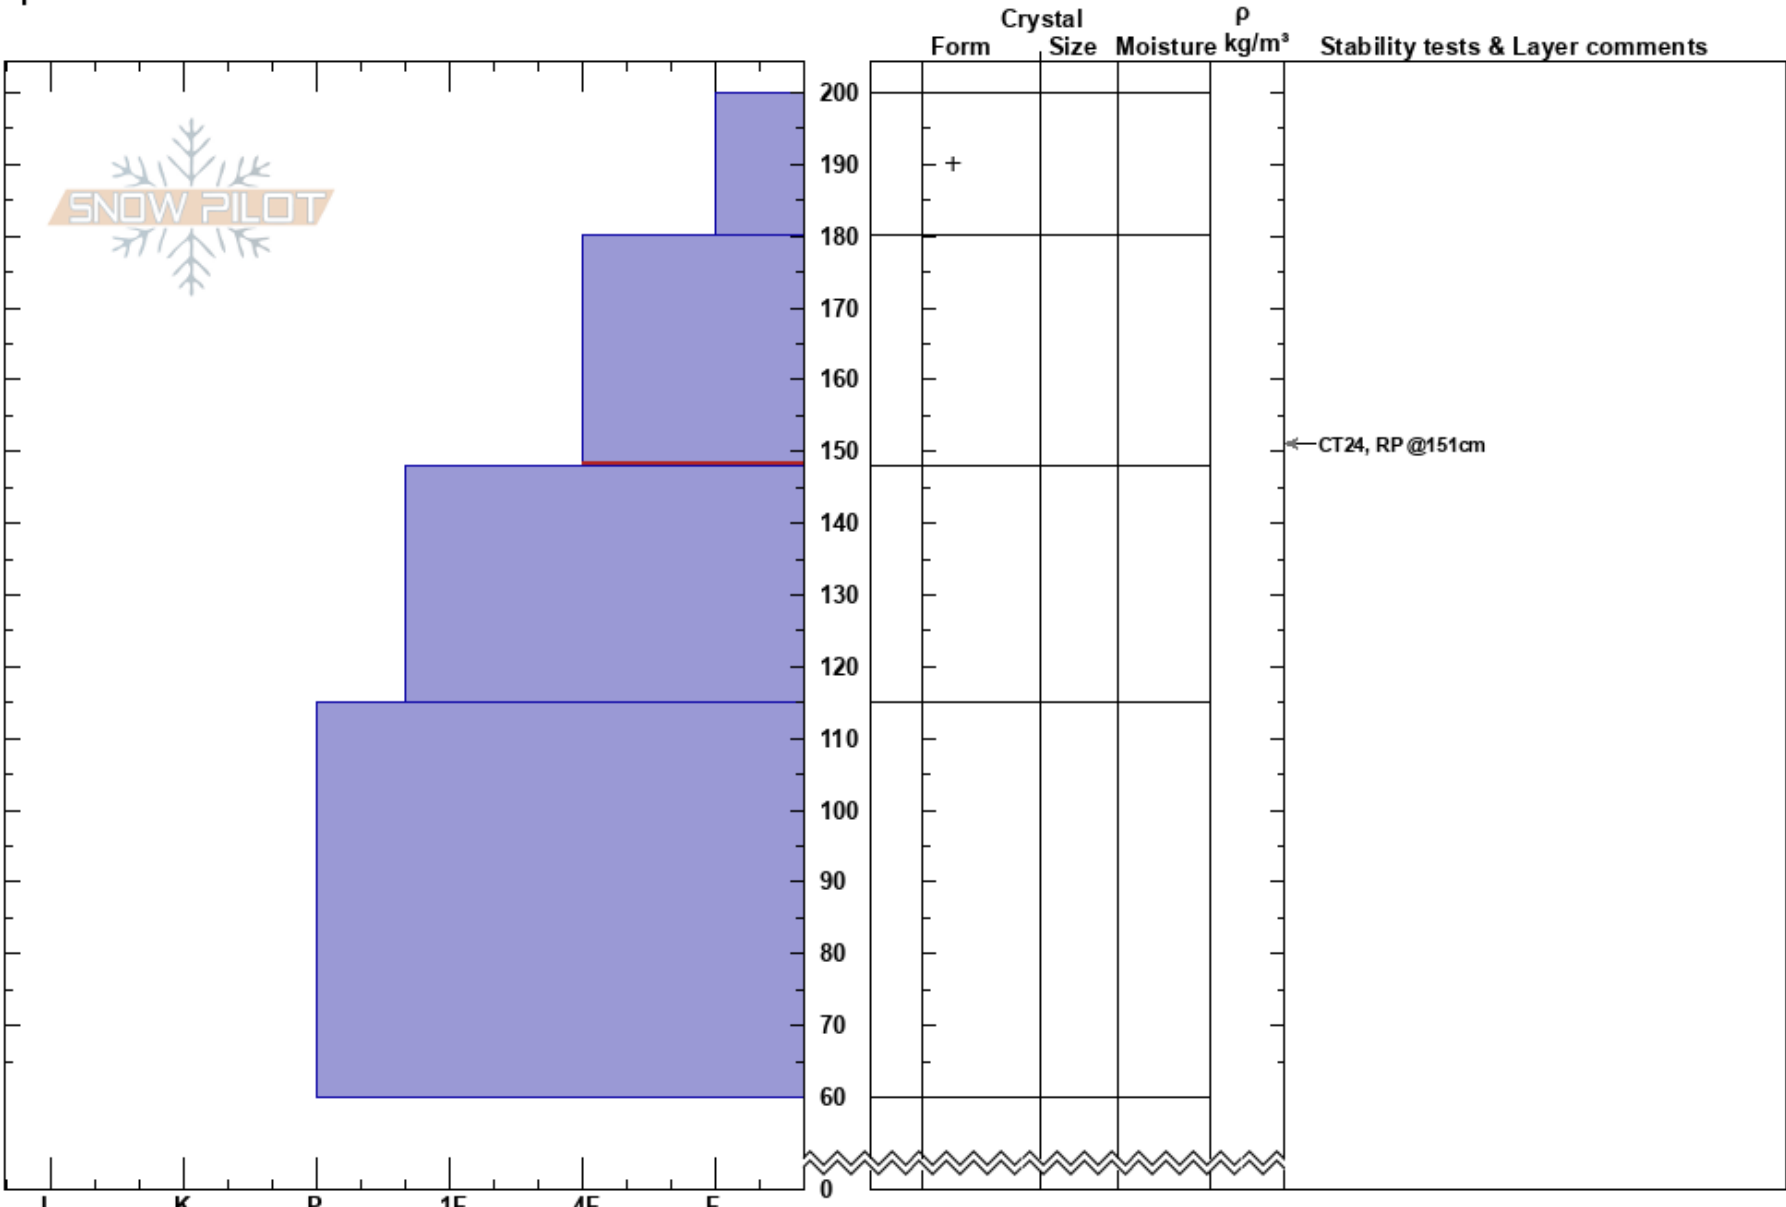

Pistol Whipped 2200m
Rockies
BC
Elevation: 2200 m
Aspect: NW
Specifics:

James Hamilton
02/01/2025 - 12:00
Co-ord: 11U 409861W 5798414N
Slope Angle: 30°
Wind Loading:

Stability:
Air Temperature: -12°C
Sky Cover: BKN
Precipitation: NO
Wind: W Calm
HS:200
PF:45
PS:25
Layer Notes:
180-148cm:Problematic layer

Notes: Top of Pistol Whip Skiers Left