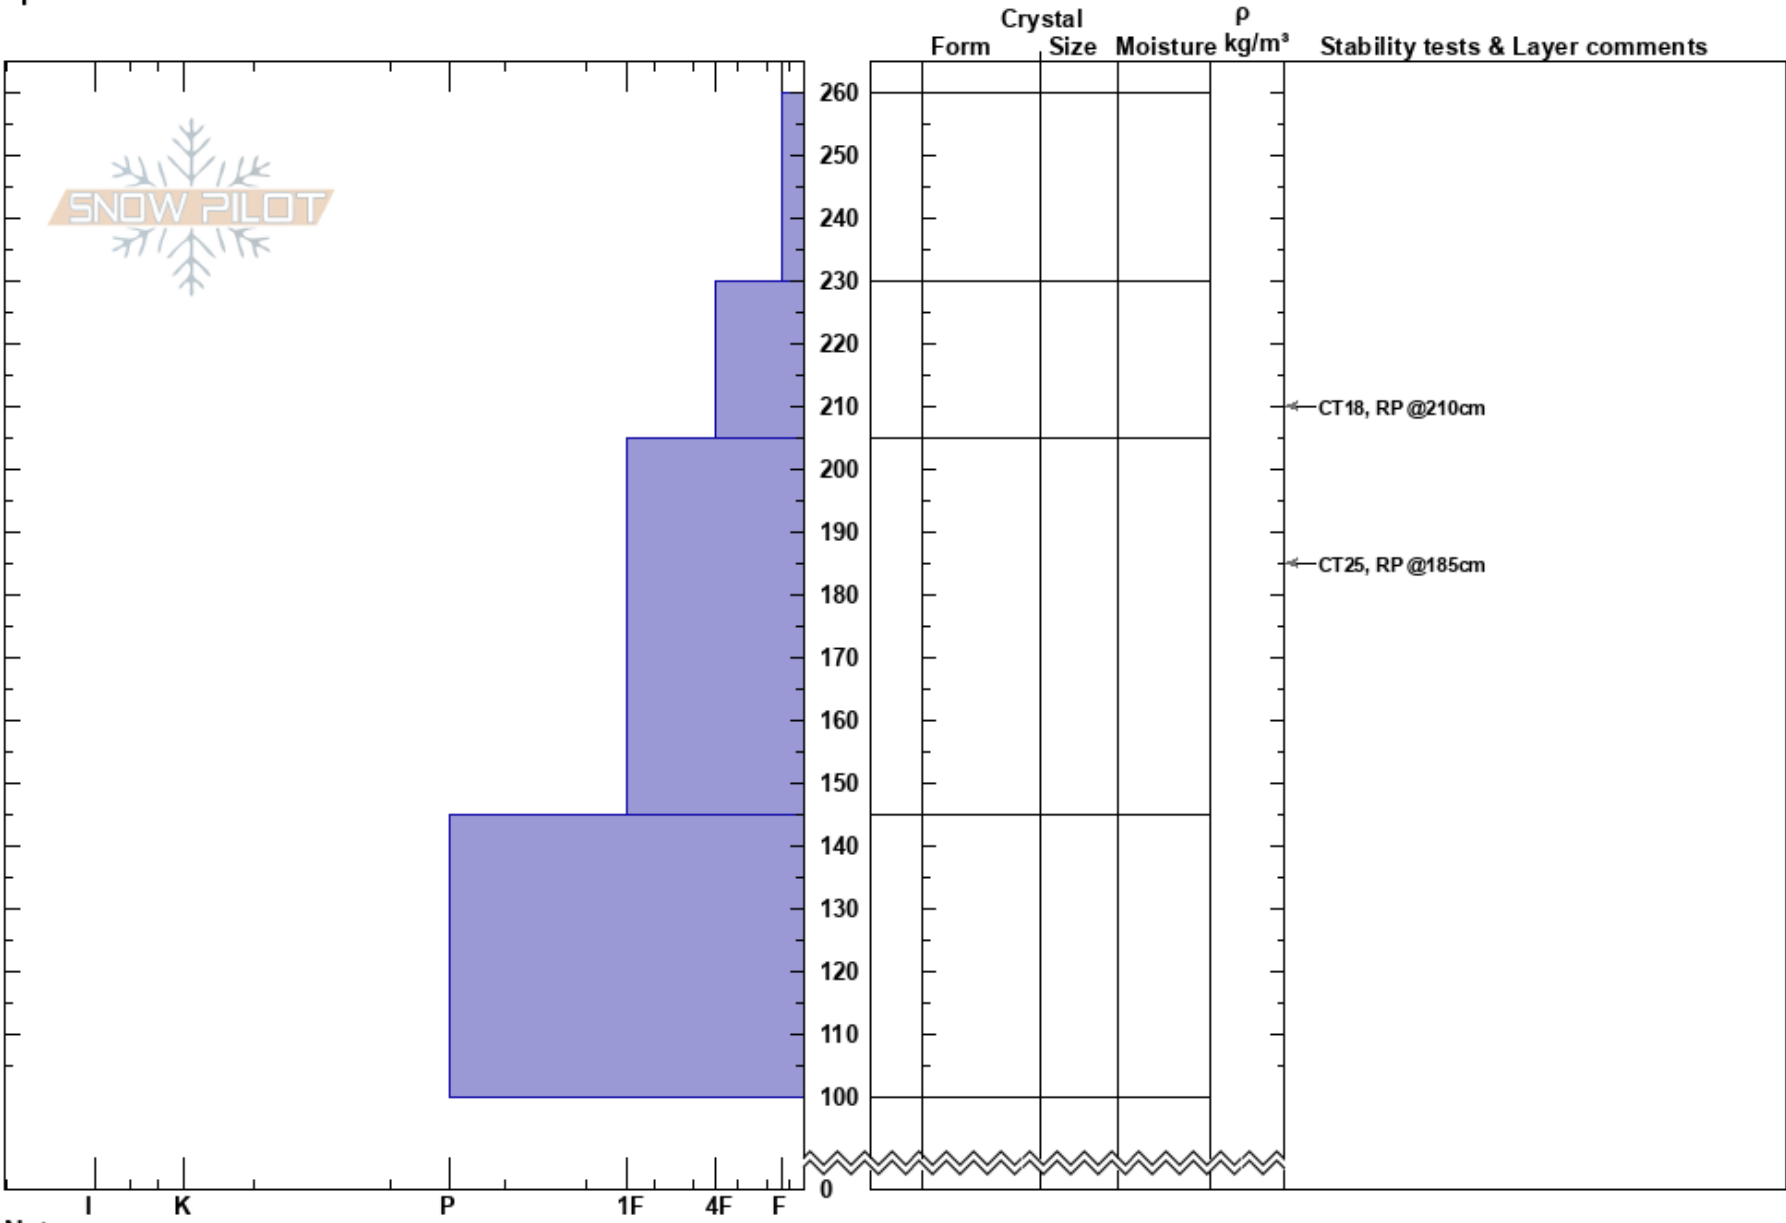

Big Kahuna
 Monashee
 BC
 Elevation: 2170 m
 Aspect: NW
 Specifics:

Mat Valade
 02/01/2025 - 11:30
 Co-ord:
 Slope Angle: 30°
 Wind Loading:

Stability: **HS:260** **Layer Notes:**
 Air Temperature:
 Sky Cover: X
 Precipitation: S-1
 Wind: Calm

Notes: Strong right side up snowpack. Tested upper 120cm. No sign of Dec 6th interface in this location.