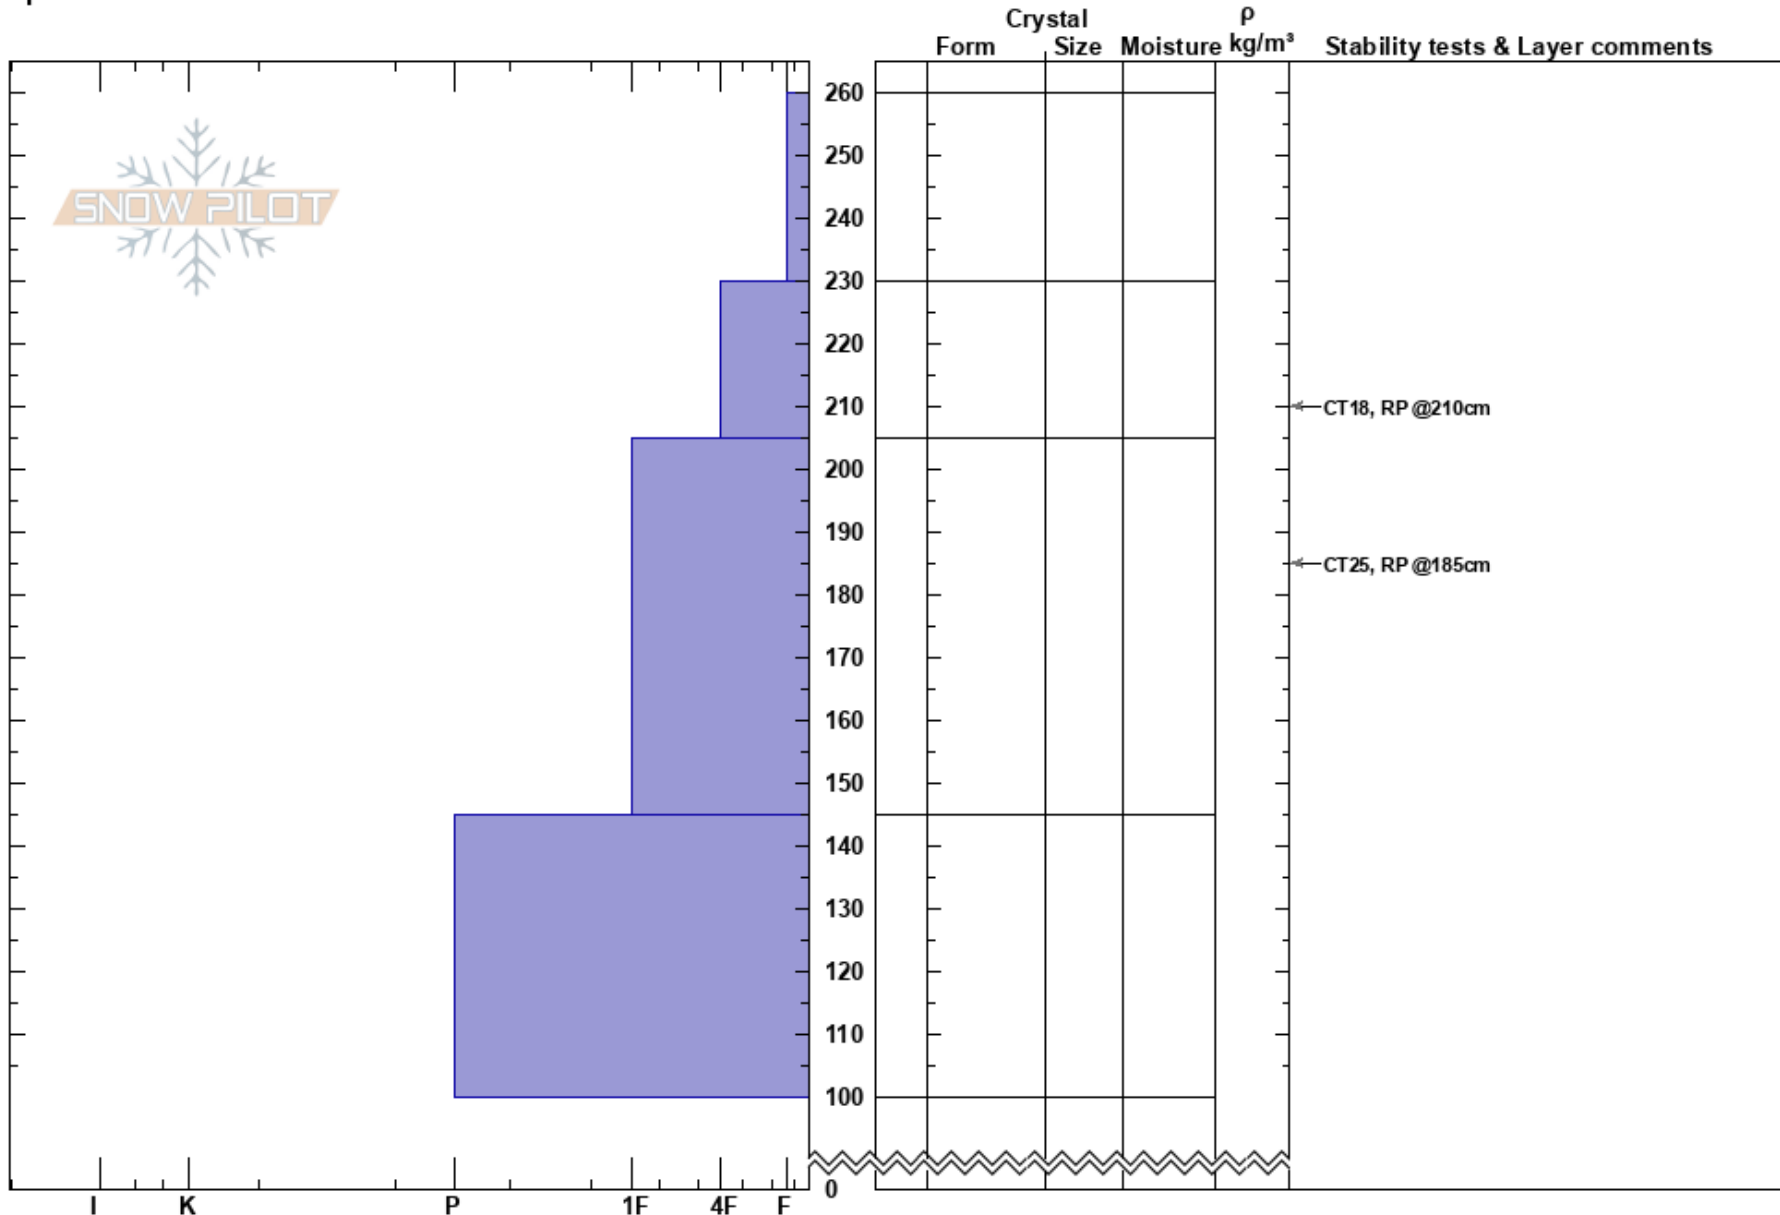

Big Kahuna  
 Monashee  
 BC  
 Elevation: 2170 m  
 Aspect: NW  
 Specifics:

Mat Valade  
 02/01/2025 - 11:30  
 Co-ord:  
 Slope Angle: 30°  
 Wind Loading:

Stability: **HS:260** **Layer Notes:**  
 Air Temperature:  
 Sky Cover: X  
 Precipitation: S-1  
 Wind: Calm

**Notes:** Strong right side up snowpack. Tested upper 120cm. No sign of Dec 6th interface in this location.