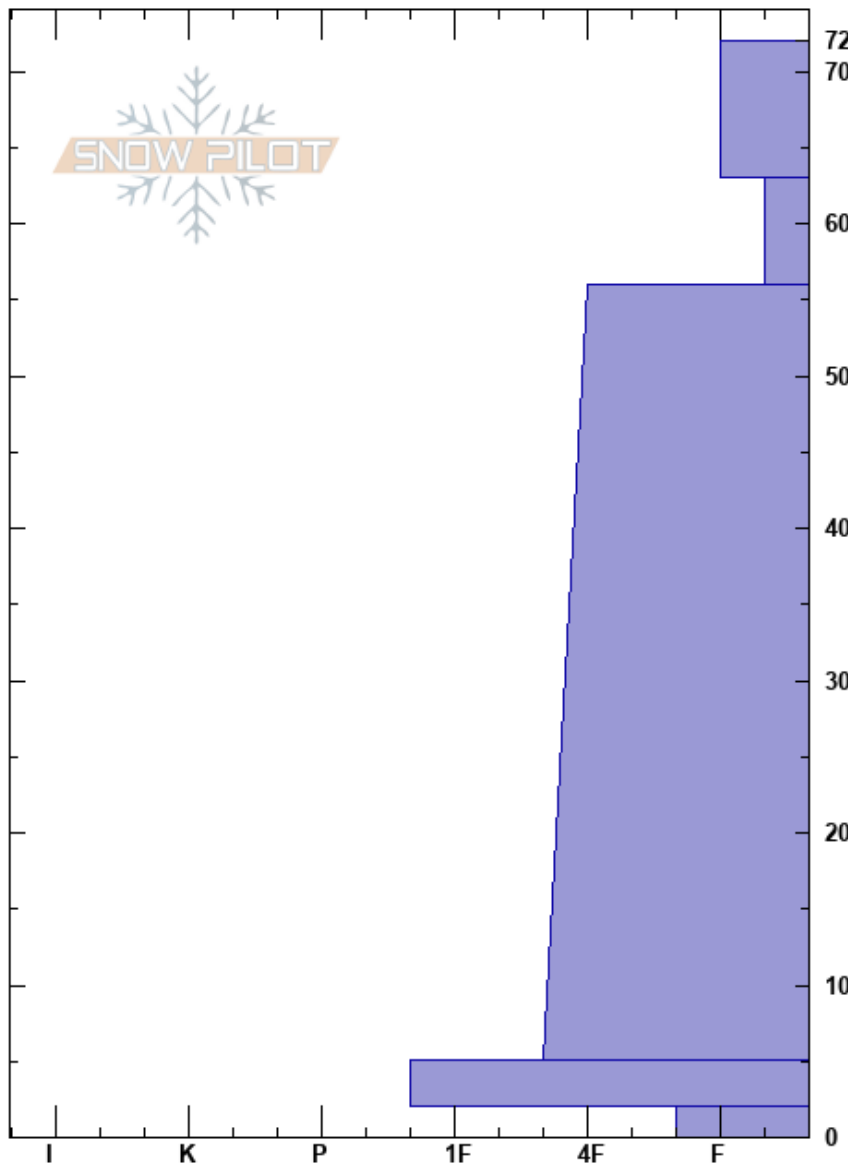

Bear Claw Chute
 Sangre de Cristo Range
 NM
 Elevation: 11100 ft
 Aspect: 330°
 Specifics:

Andy Bond
 01/02/2025 - 1:00pm
 Co-ord:
 Slope Angle: 36°
 Wind Loading: no

Stability:
 Air Temperature: 0°C
 Sky Cover: CLR
 Precipitation: NO
 Wind: W Calm

HS:72
 PF:60
 PS:30
 Layer Notes:
 63-56cm: Problematic layer
 5-2cm: Decomposing Rain crust

Crystal Form	Crystal Size	Moisture	ρ kg/m ³	Stability tests & Layer comments
/ (Ø)	0.5-1			
A (□)	2-4			
□ (A)	1-3			
=				5-2cm: Decomposing Rain crust
A	2-4			