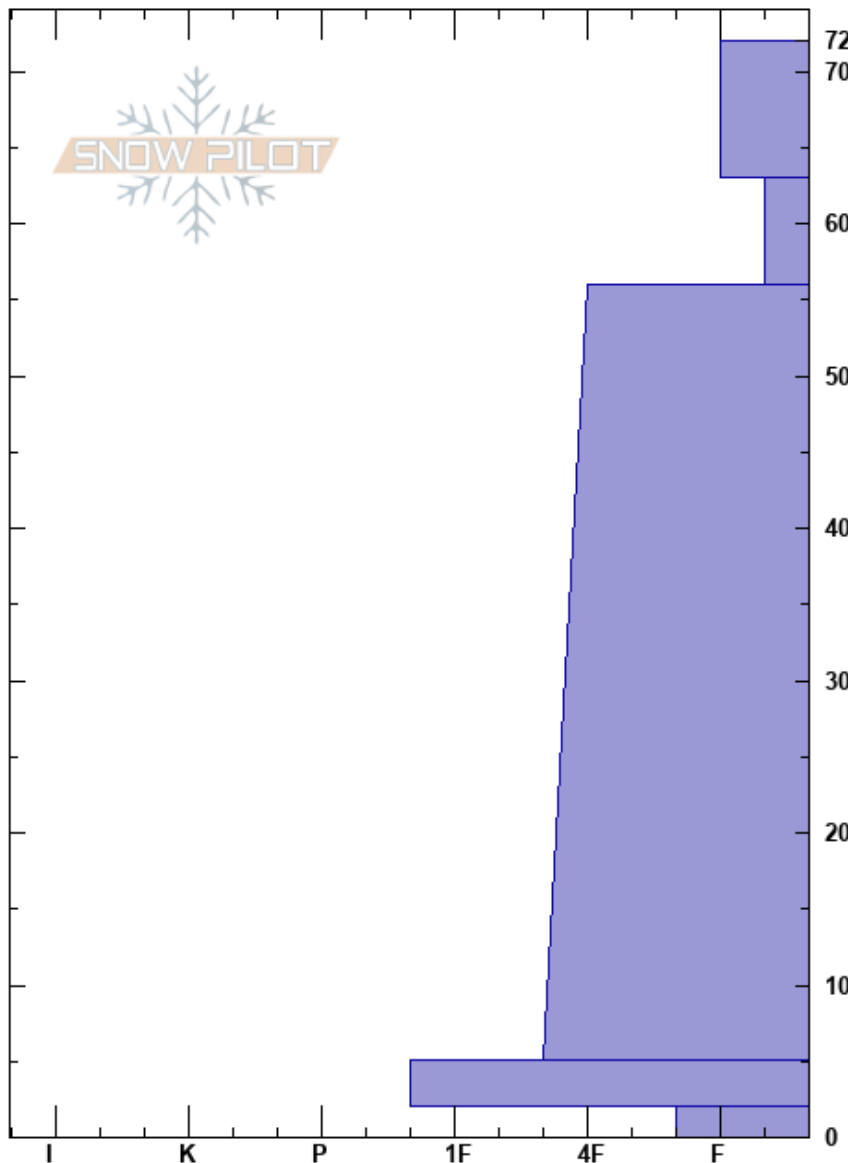

Bear Claw Chute
 Sangre de Cristo Range
 NM
 Elevation: 11100 ft
 Aspect: 330°
 Specifics:

Andy Bond
 01/02/2025 - 1:00pm
 Co-ord:
 Slope Angle: 36°
 Wind Loading: no

Stability:
 Air Temperature: 0°C
 Sky Cover: CLR
 Precipitation: NO
 Wind: W Calm

HS:72
 PF:60
 PS:30
 Layer Notes:
 63-56cm: Problematic layer
 5-2cm: Decomposing Rain crust

Crystal Form	Crystal Size	Moisture	ρ kg/m ³	Stability tests & Layer comments
/ (Ø)	0.5-1			
A (□)	2-4			
□ (A)	1-3			
=				5-2cm: Decomposing Rain crust
A	2-4			