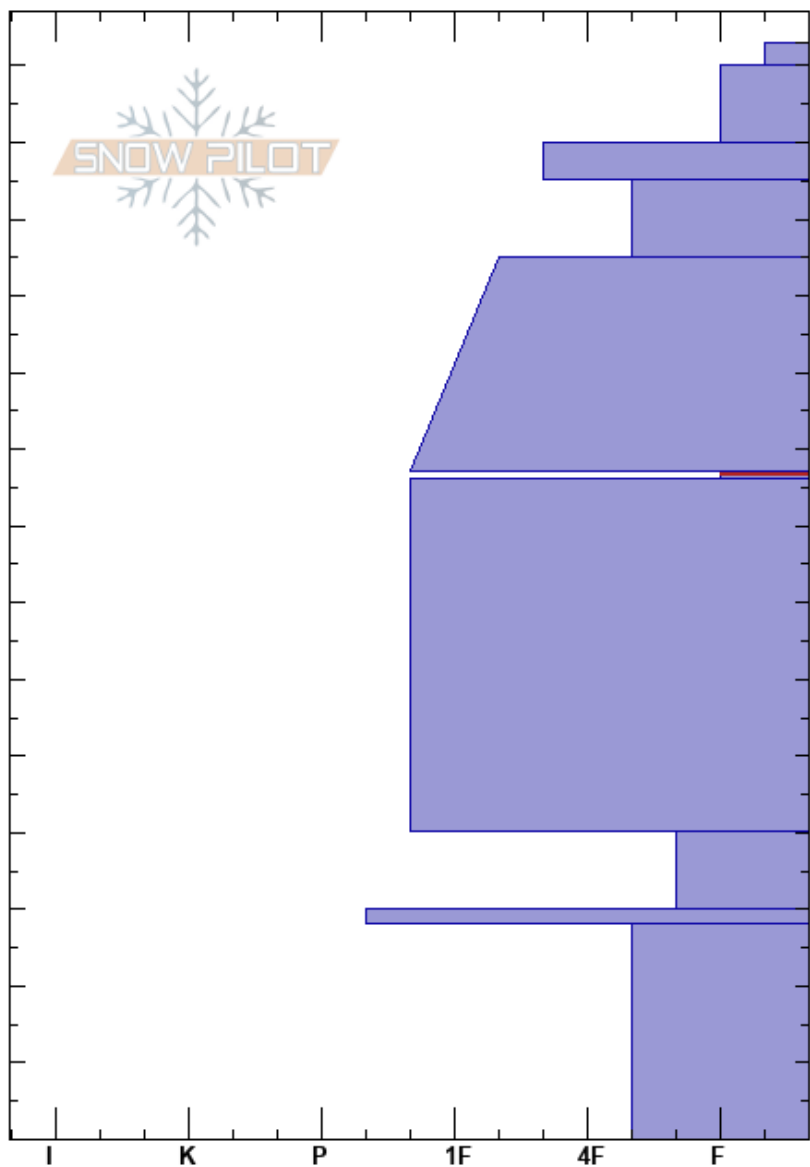

Ski Hill
 Lionhead Range
 MT
 Elevation: 8000 ft
 Aspect: 50°
 Specifics:

Alex Marienthal
 02/12/2018 - 12:08pm
 Co-ord: 44.70216N, -111.29522W
 Slope Angle: 27°
 Wind Loading:

Stability: Fair Unstable HS:143
 Air Temperature: 87-86cm:Problematic layer
 Sky Cover: FEW
 Precipitation: NO
 Wind: NE Calm

Depth (cm)	Crystal		Moisture	ρ kg/m ³	Stability tests & Layer comments
	Form	Size			
143					
140	*				
130	+				
120					
110					ECTN10 @115cm CT10, Q3 @115cm
100					
90	V	6-8			ECTP16 @87cm ECTP20 @87cm CT15, Q2 @87cm PST35/100 (End) @87cm
80					
70					
60					
50					
40	^	2-3			
30	⊙				
20					
10	^	3-4			
0					