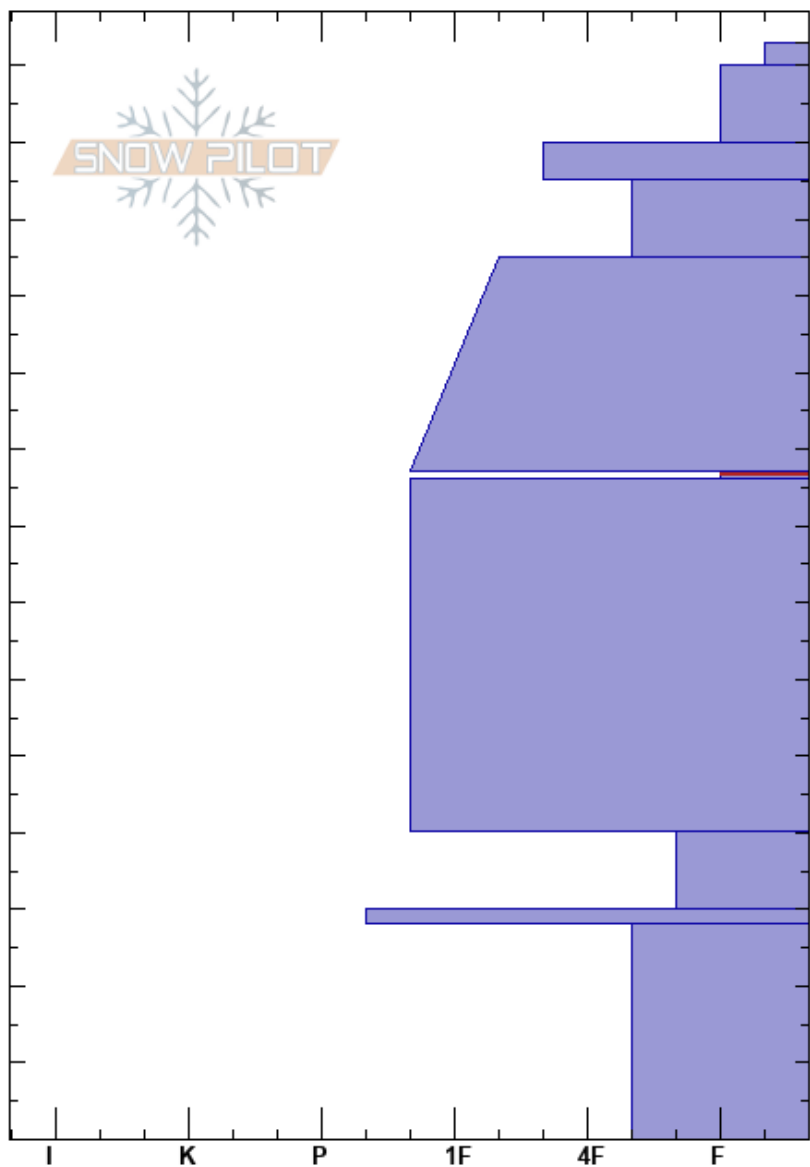

Ski Hill
 Lionhead Range
 MT
 Elevation: 8000 ft
 Aspect: 50°
 Specifics:

Alex Marienthal
 02/12/2018 - 12:08pm
 Co-ord: 44.70216N, -111.29522W
 Slope Angle: 27°
 Wind Loading:

Stability: Fair Unstable
 Air Temperature: HS:143
 Sky Cover: FEW
 Precipitation: NO
 Wind: NE Calm
 Layer Notes: 87-86cm: Problematic layer

Height (cm)	Crystal		Moisture	ρ kg/m ³	Stability tests & Layer comments
	Form	Size			
143					
140	*				
130	+				
120					
110					ECTN10 @115cm CT10, Q3 @115cm
100					
90	V	6-8			ECTP16 @87cm ECTP20 @87cm CT15, Q2 @87cm PST35/100 (End) @87cm
80					
70					
60					
50					
40	^	2-3			
30	⊙				
20					
10	^	3-4			
0					