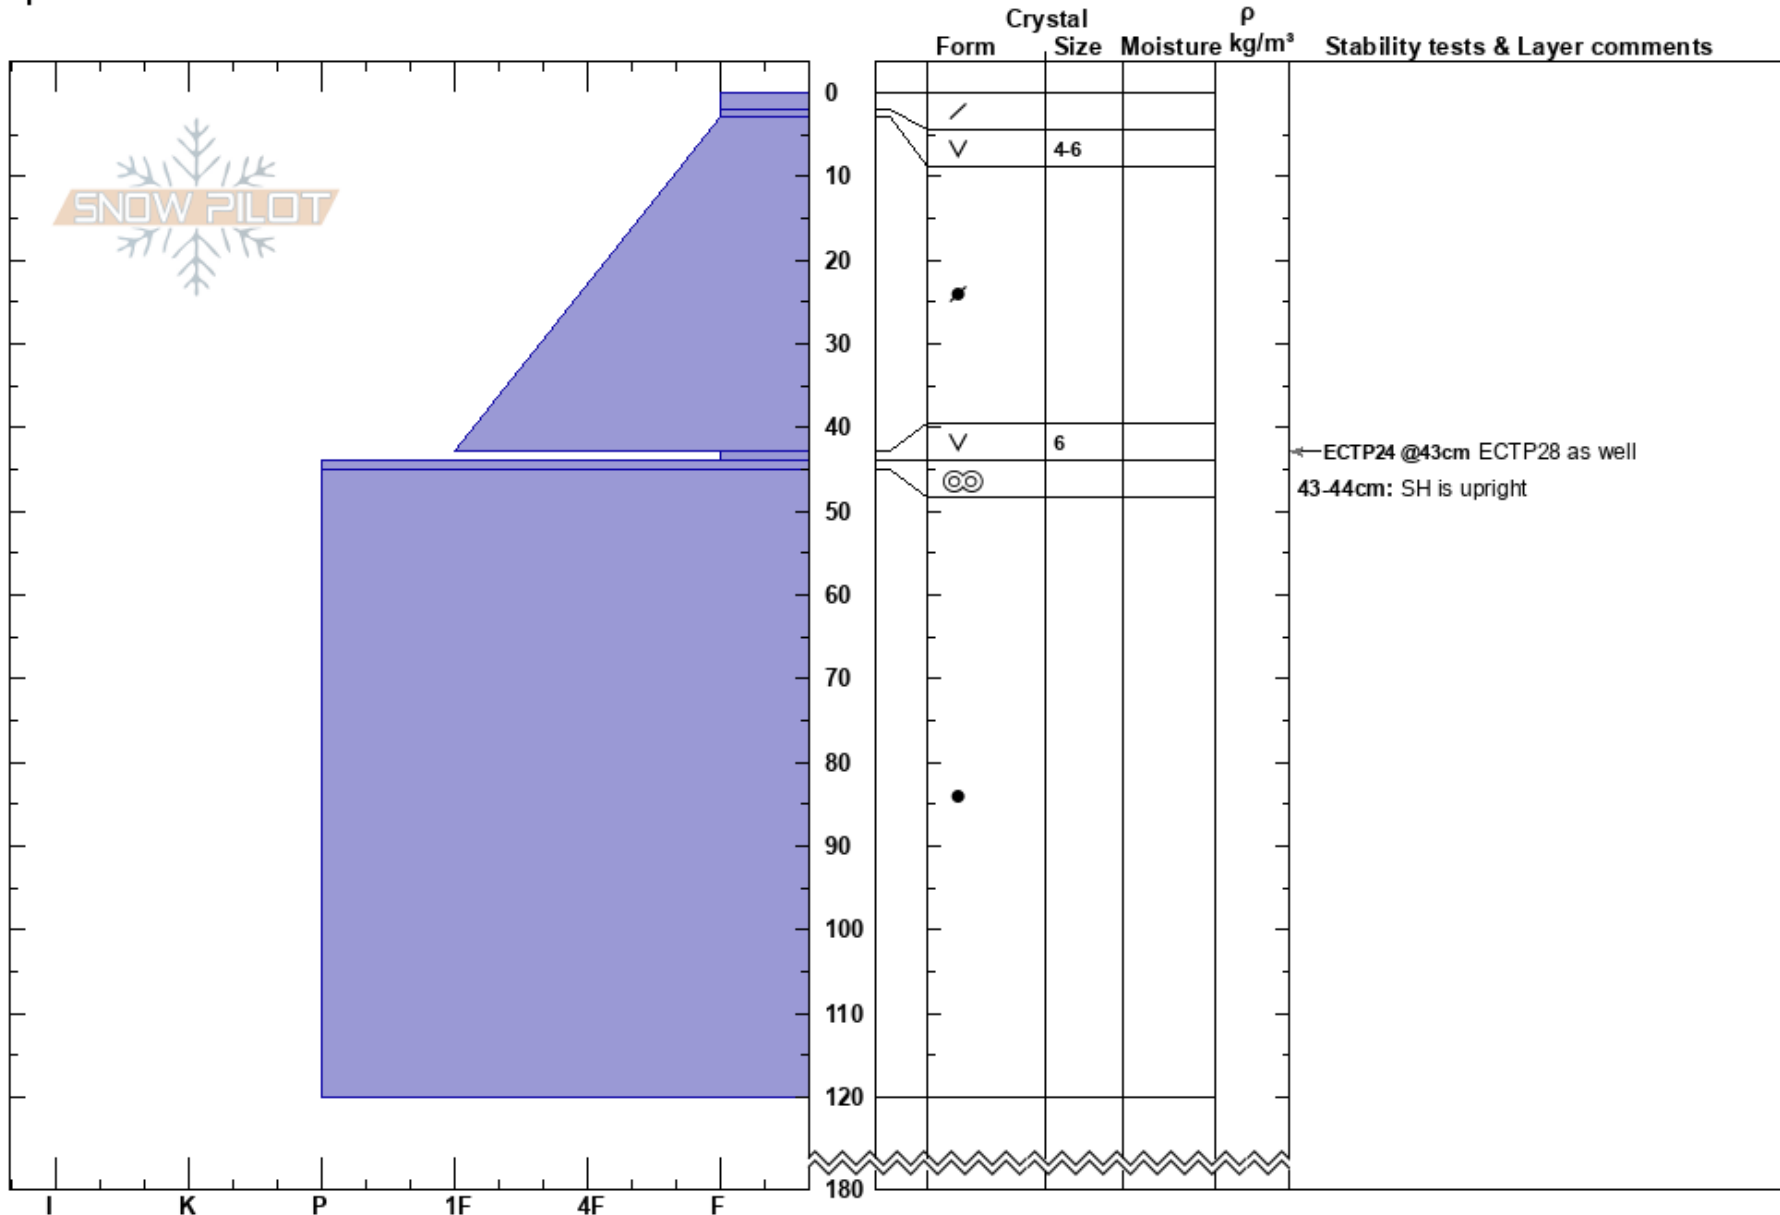

Manitoba 3150ft
 Kenai Mountains
 AK
 Elevation: 3150 ft
 Aspect: NW
 Specifics:

Daniel Krueger
 01/01/2025 - 3:30pm
 Co-ord: 60.68331N, -149.42378E
 Slope Angle: 26°
 Wind Loading: previous

Stability:
 Air Temperature:
 Sky Cover: SCT
 Precipitation: NO
 Wind: E Light Breeze

HS:180
 Layer Notes:
 43-44cm: SH is upright
 43-44cm: Problematic layer

Notes: