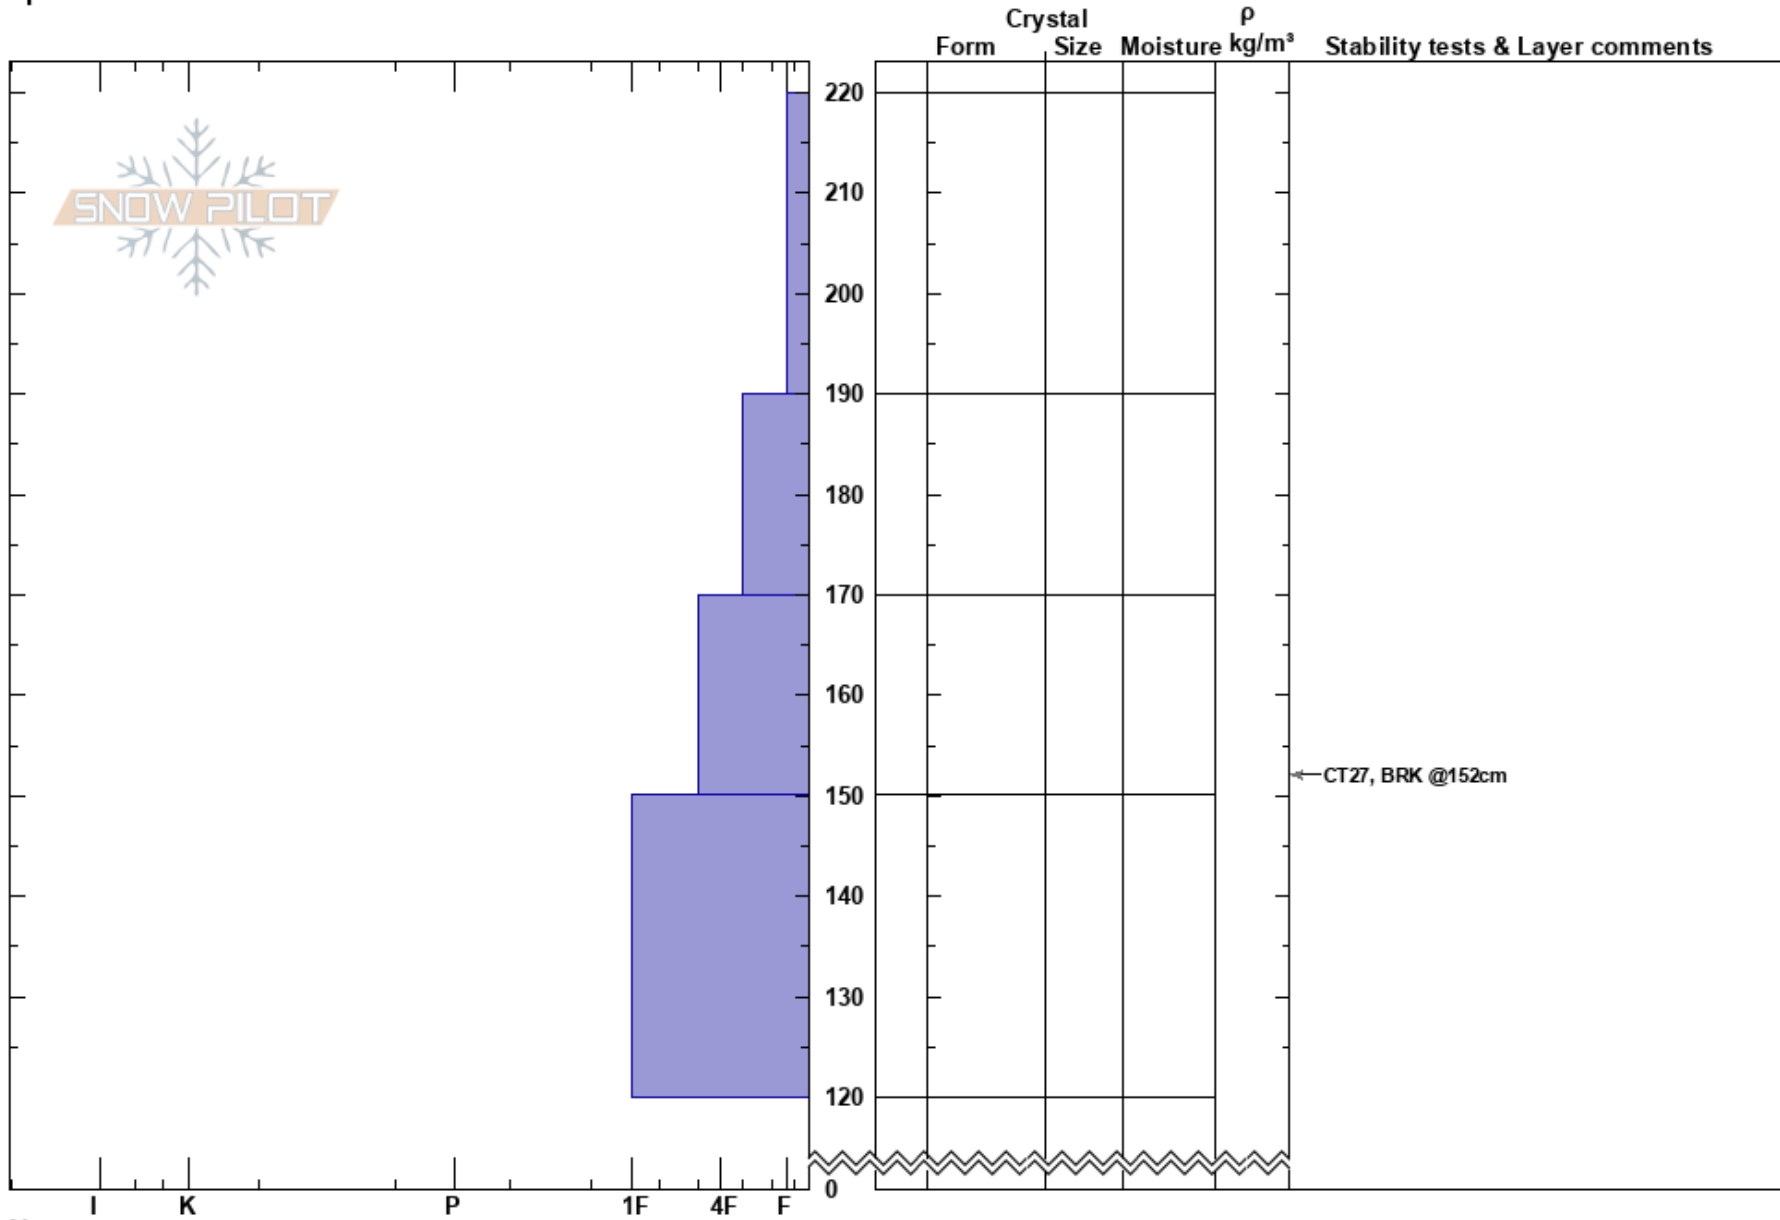

Balboa
Monashee
BC
Elevation: 1974 m
Aspect:
Specifics:

Mat Valade
02/01/2025 - 10:30
Co-ord:
Slope Angle: 30°
Wind Loading:

Stability:
Air Temperature:
Sky Cover: OVC
Precipitation: S-1
Wind: Calm

HS:220

Layer Notes:

Notes: Dec 6th down 110cm CTN. Shear down 68cm has SP characteristics.