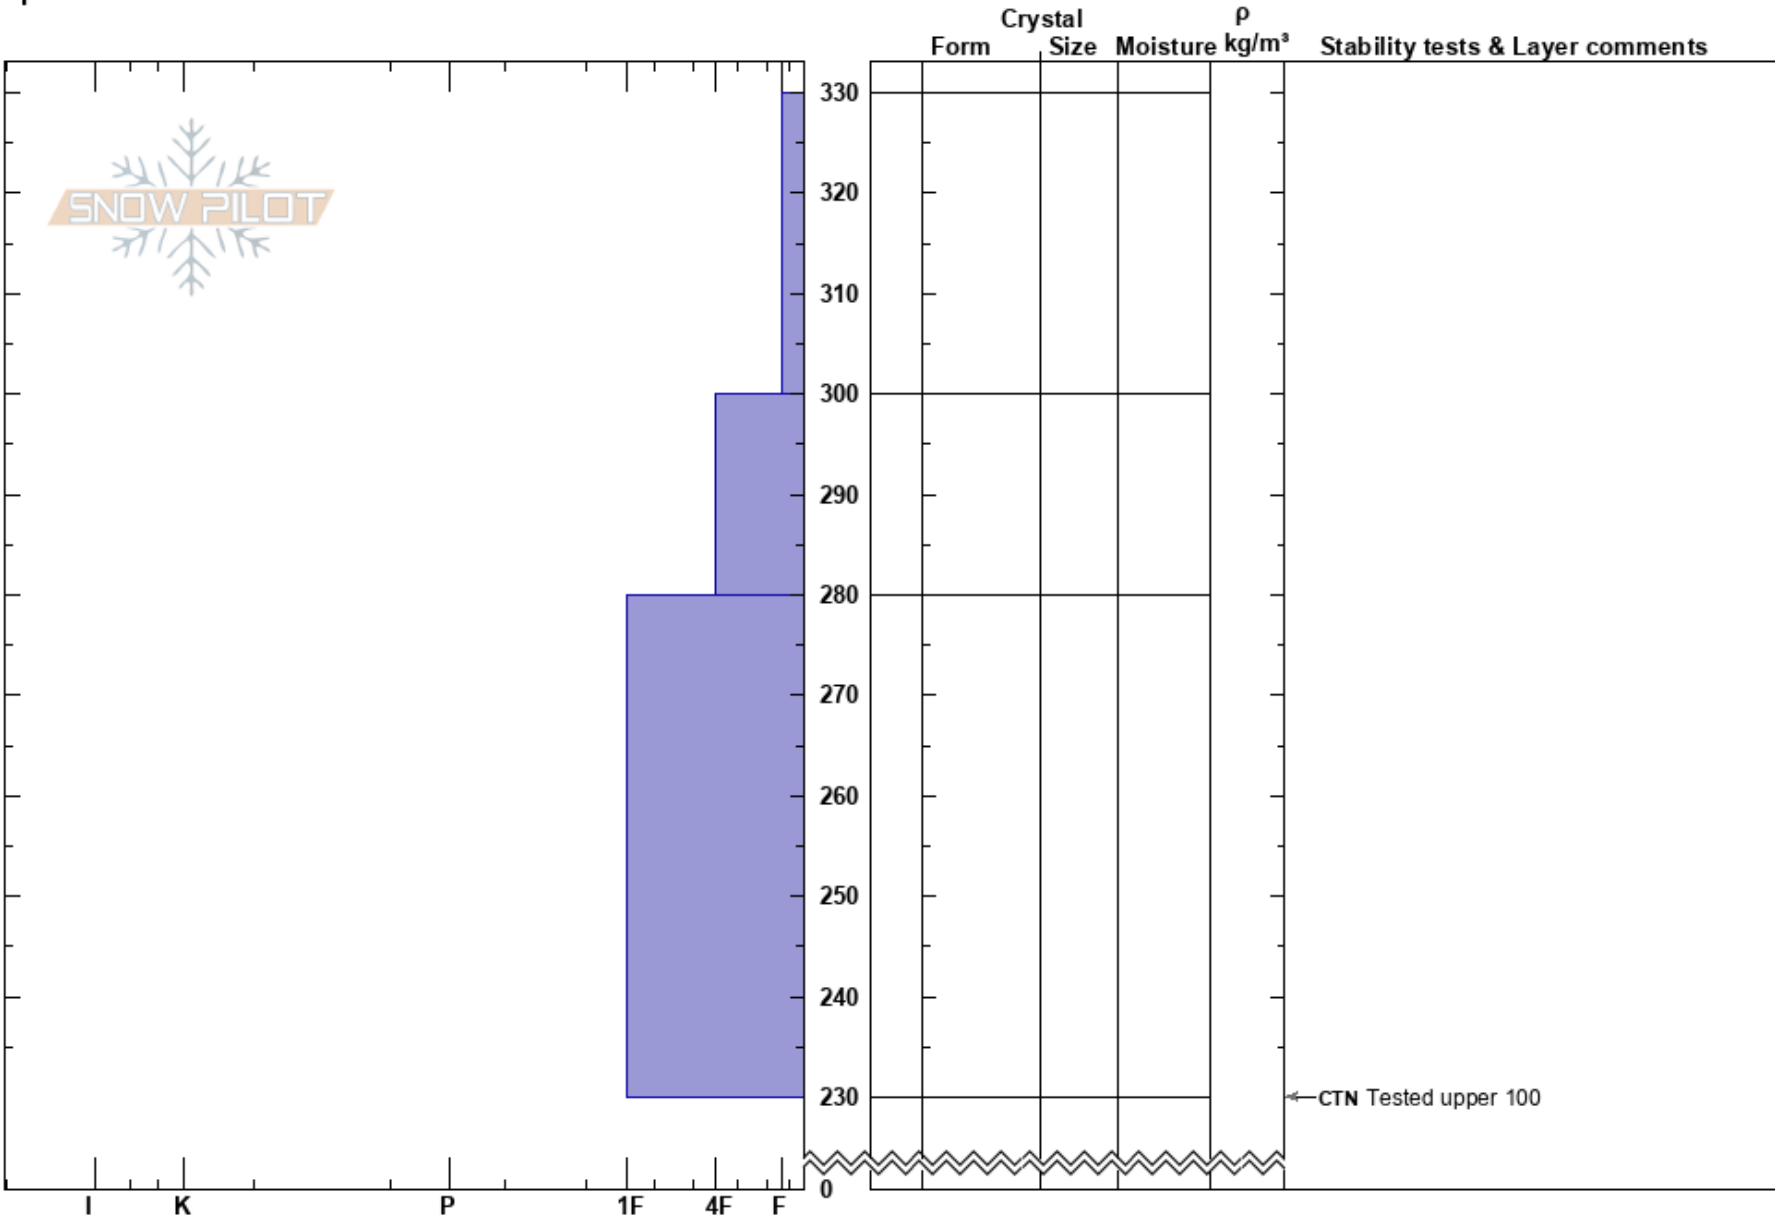

Blue Ice
Monashee
BC
Elevation: 2290 m
Aspect: E
Specifics:

Mat Valade
31/12/2024 - 09:00
Co-ord:
Slope Angle: 30°
Wind Loading: no

Stability:
Air Temperature: -12°C
Sky Cover: BKN
Precipitation: S-1
Wind: W Light Breeze
HS:330 Layer Notes:

Notes: No sign of Dec 6th interface. Strong right side up snpk. Buried wind slab down 50cm.