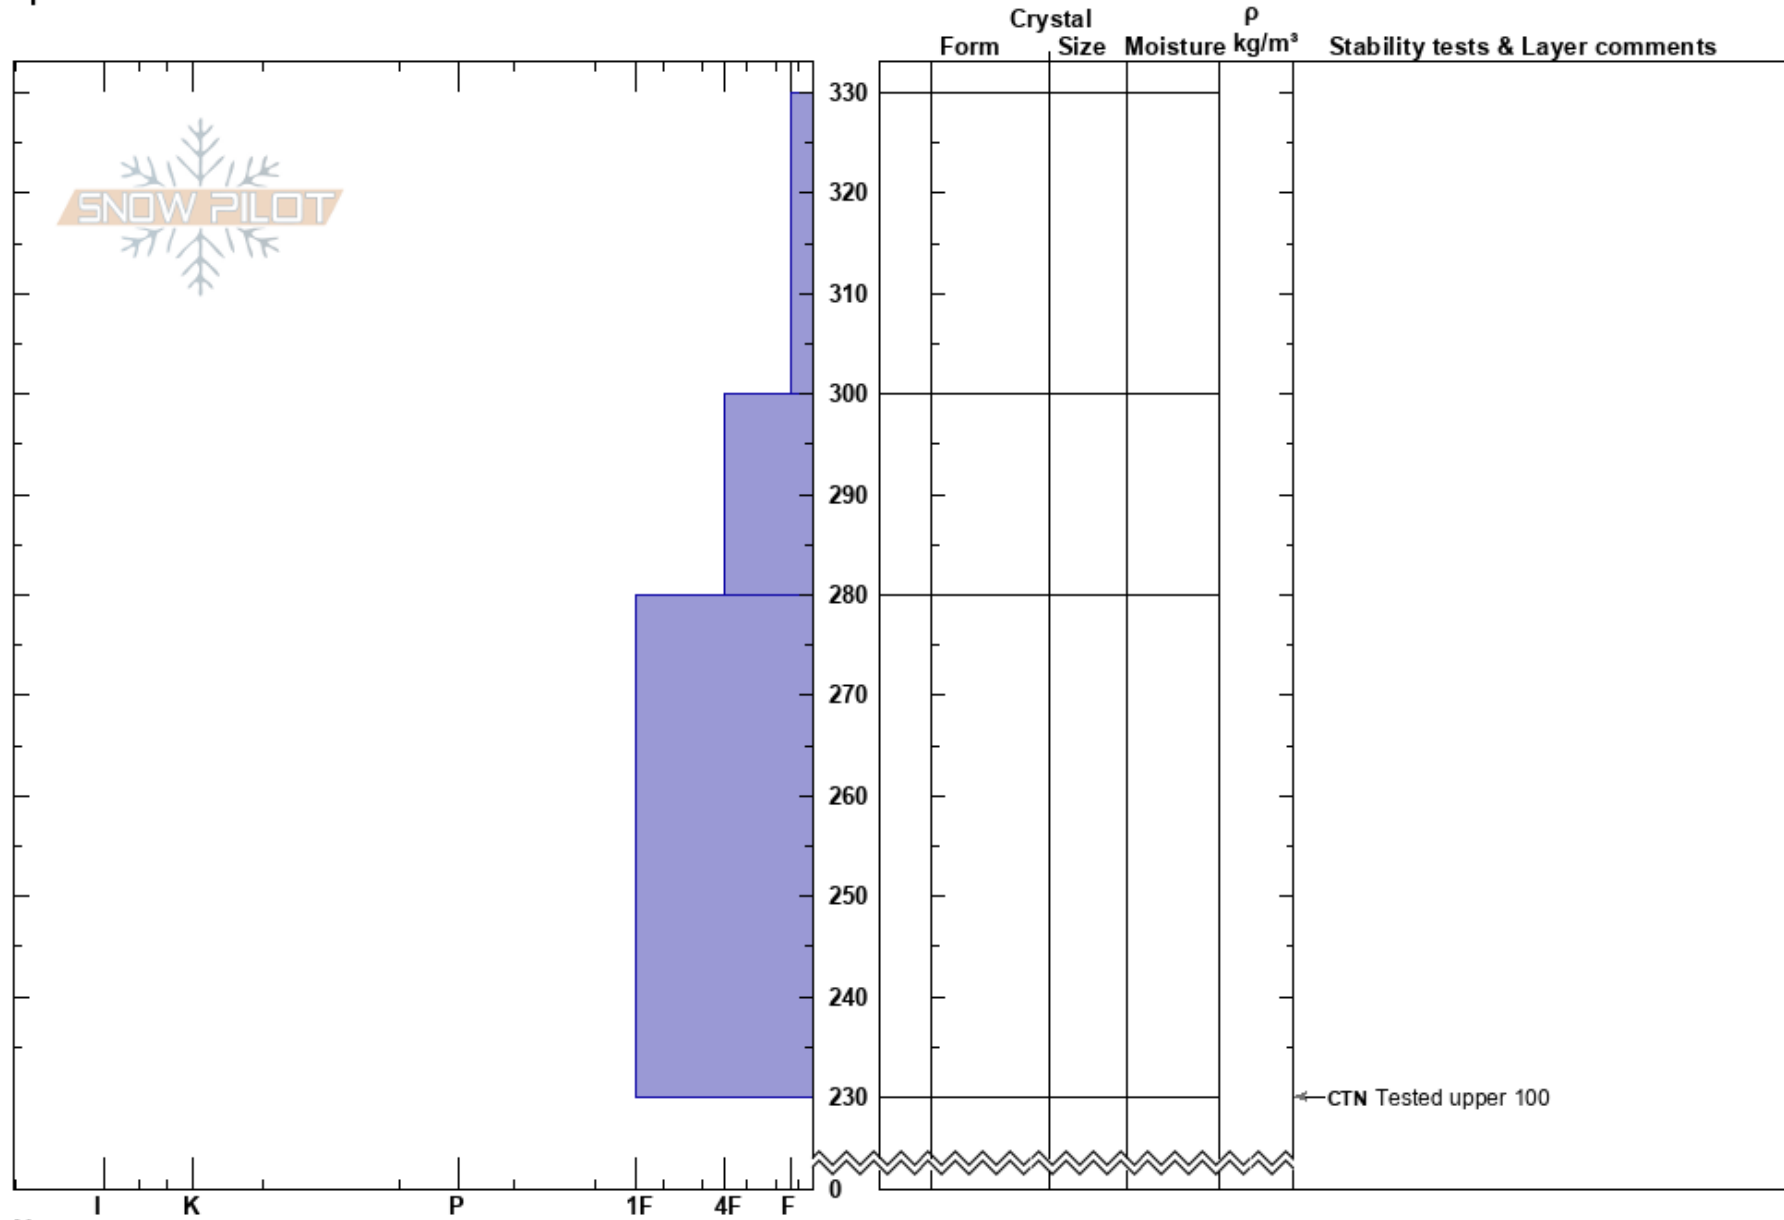

Blue Ice
 Monashee
 BC
 Elevation: 2290 m
 Aspect: E
 Specifics:

Mat Valade
 31/12/2024 - 09:00
 Co-ord:
 Slope Angle: 30°
 Wind Loading: no

Stability:
 Air Temperature: -12°C
 Sky Cover: BKN
 Precipitation: S-1
 Wind: W Light Breeze

HS:330 Layer Notes:

Notes: No sign of Dec 6th interface. Strong right side up snpk. Buried wind slab down 50cm.