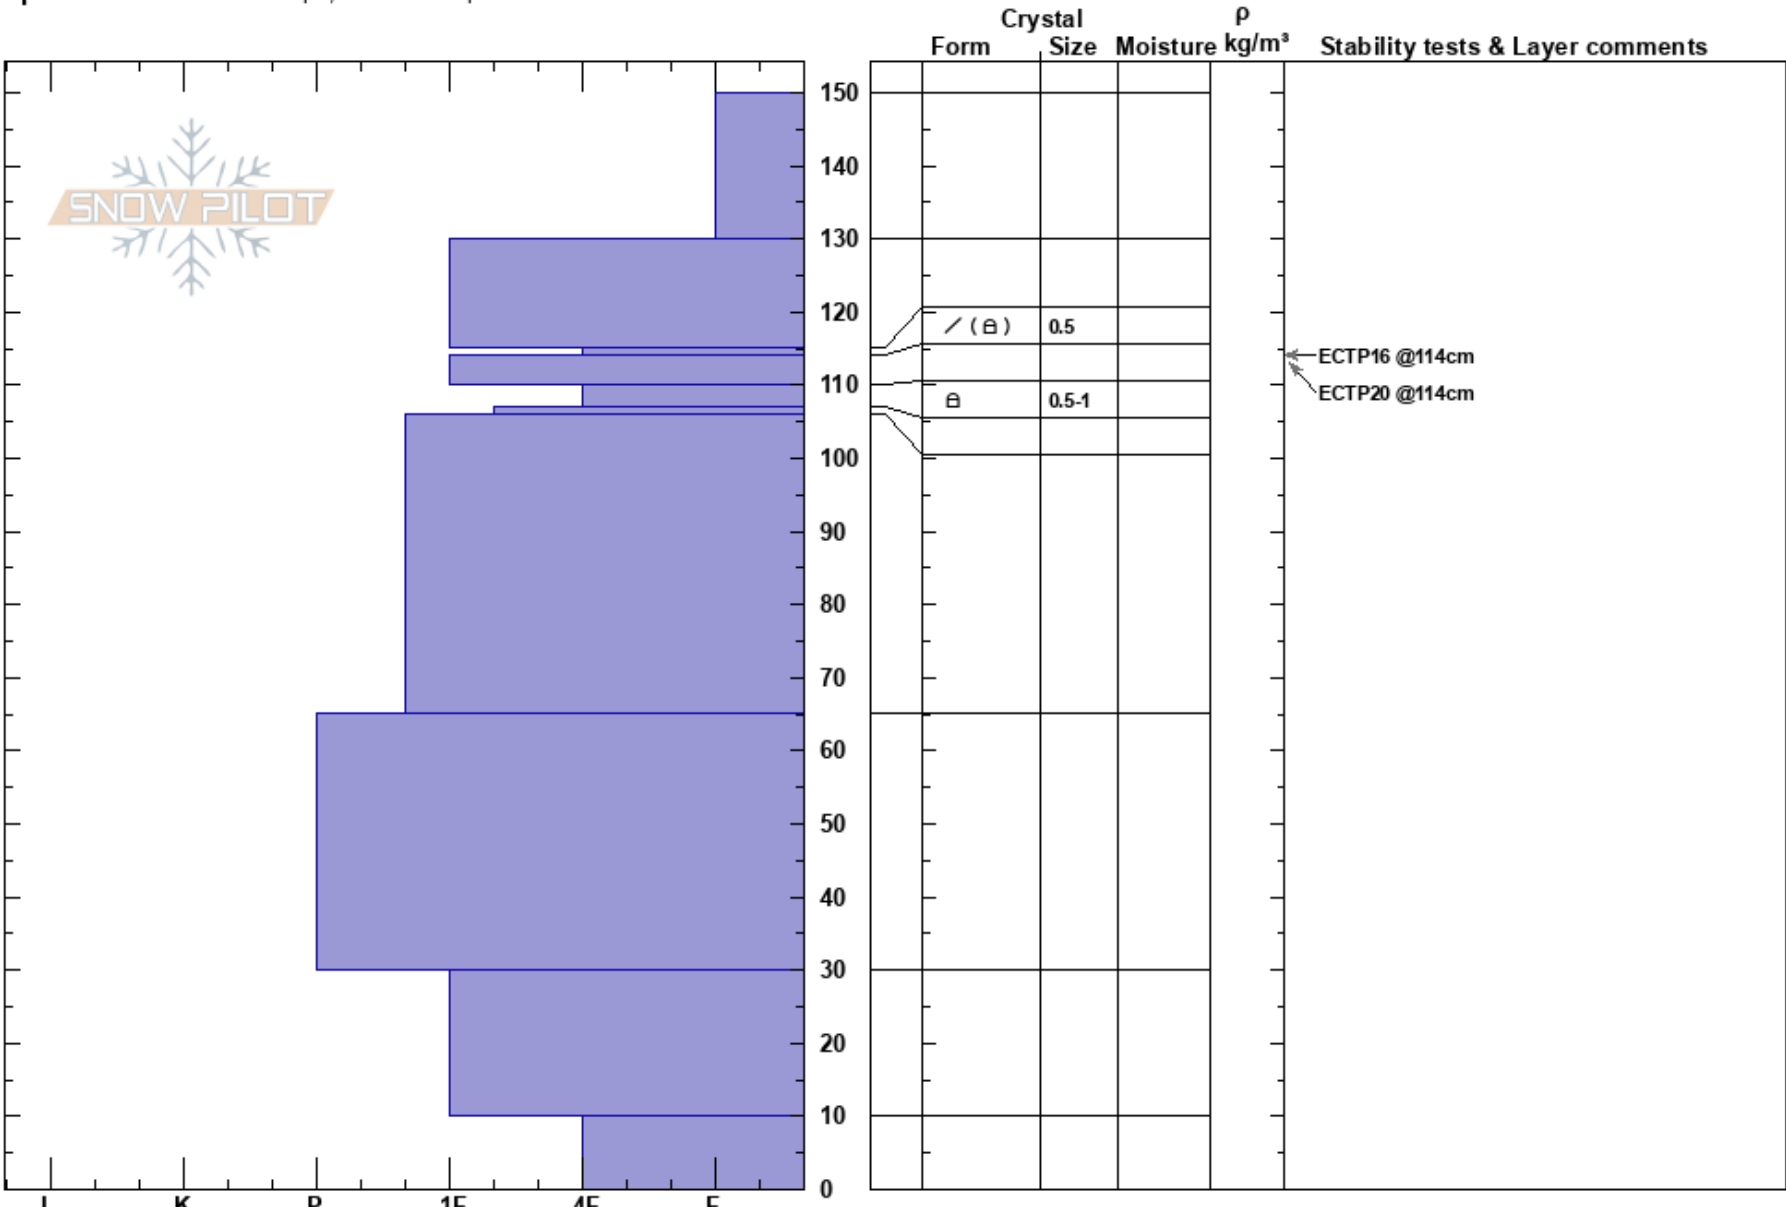

Beehive - top Tyler's  
 Madison Range-N  
 MT  
 Elevation: 9080 ft  
 Aspect: 240°  
 Specifics: Ski tracks on slope; We skied slope

Alex Marienthal  
 02/11/2018 - 11:17am  
 Co-ord: 45.32335N, -111.38217W  
 Slope Angle: 35°  
 Wind Loading: previous

Stability: Fair Stable  
 Air Temperature:  
 Sky Cover: CLR  
 Precipitation: NO  
 Wind: Calm  
 HS: 150  
 Layer Notes:  
 115-114cm: Problematic layer

**Notes:** Pit in Middle Basin was HS 175 and ECTN18 on NSF/MFCx 40cm down. ECTP in this pit was a surprise and not on a clear visible interface. Weak layer looked like decomposing/framented. Maybe under old wind slab. Skied steep, but conservative terrain lower on slope.