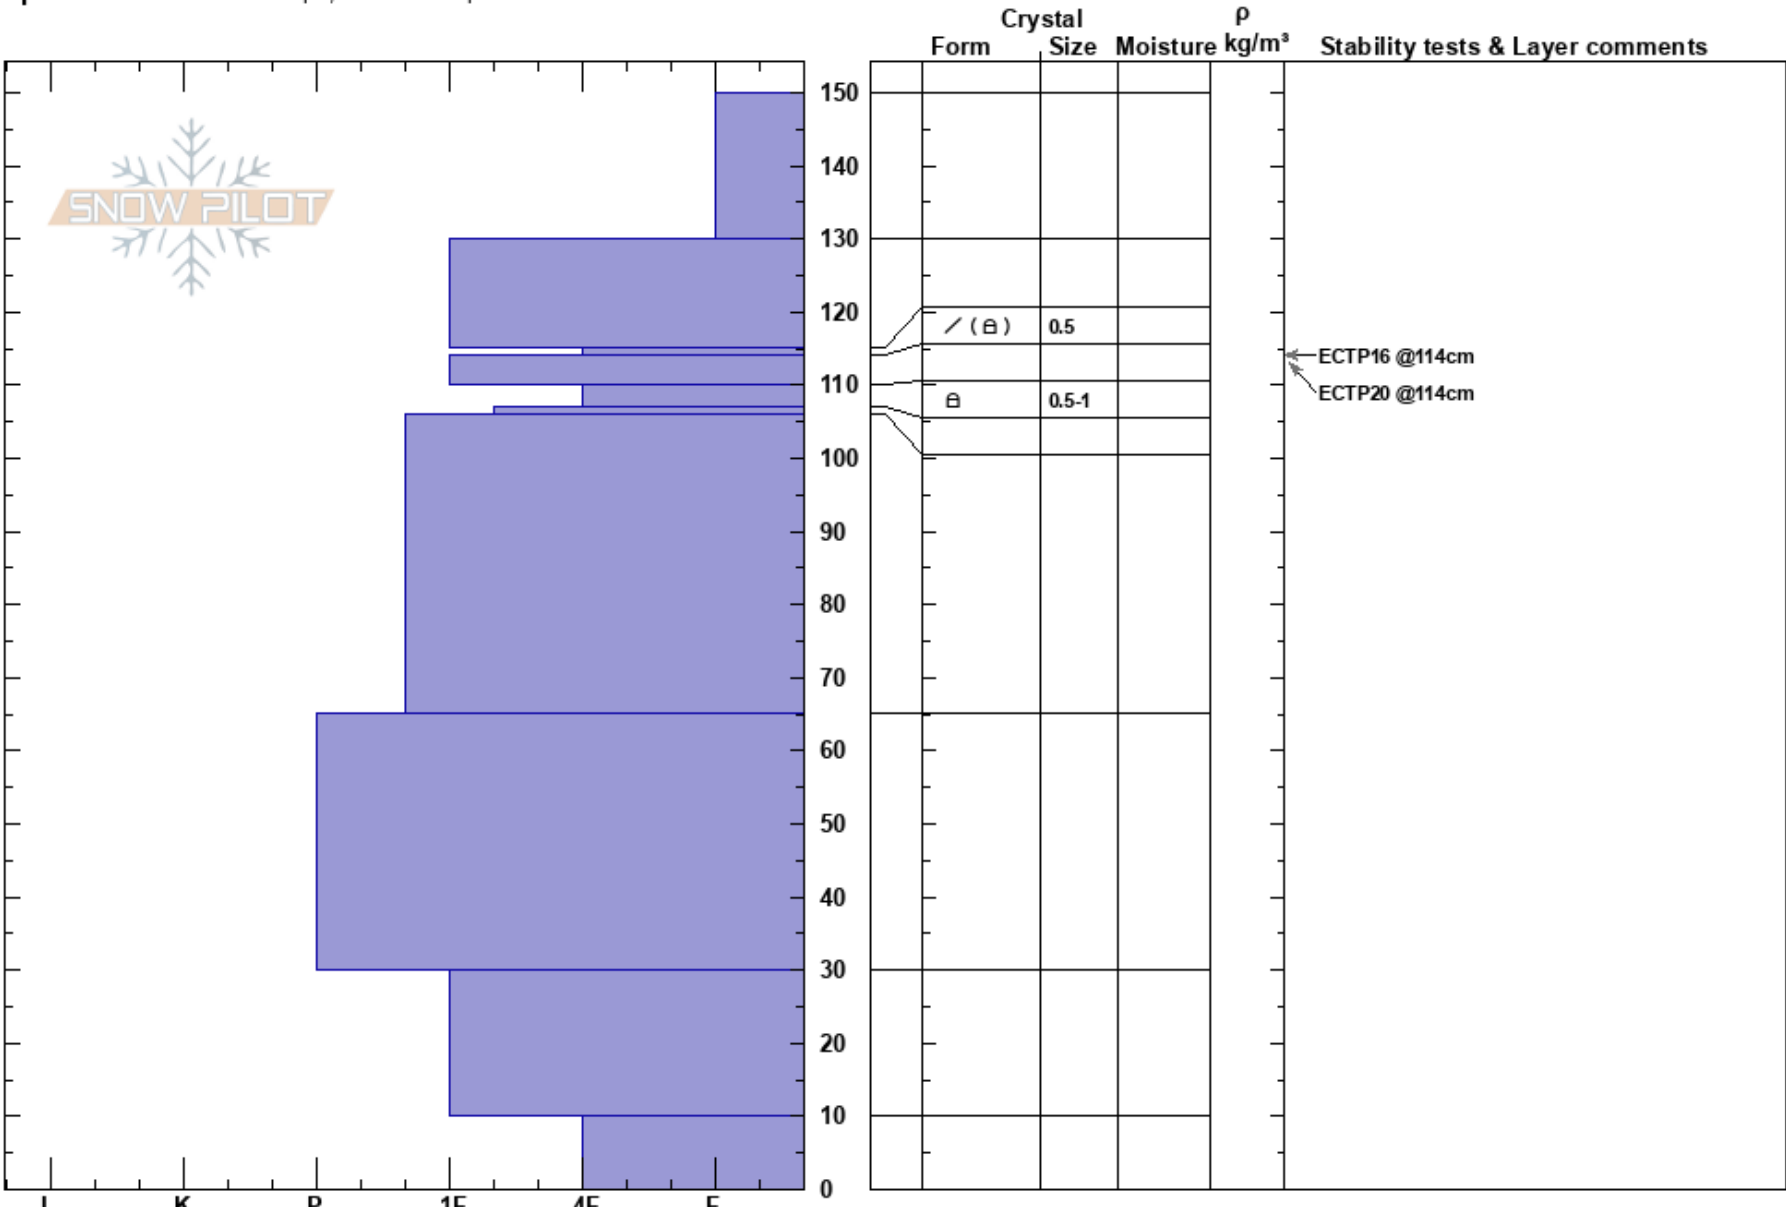

Beehive - top Tyler's
 Madison Range-N
 MT
 Elevation: 9080 ft
 Aspect: 240°
 Specifics: Ski tracks on slope; We skied slope

Alex Marienthal
 02/11/2018 - 11:17am
 Co-ord: 45.32335N, -111.38217W
 Slope Angle: 35°
 Wind Loading: previous

Stability: Fair Stable
 Air Temperature:
 Sky Cover: CLR
 Precipitation: NO
 Wind: Calm

HS:150
 Layer Notes:
 115-114cm:Problematic layer

Notes: Pit in Middle Basin was HS 175 and ECTN18 on NSF/MFCx 40cm down. ECTP in this pit was a surprise and not on a clear visible interface. Weak layer looked like decomposing/framented. Maybe under old wind slab. Skied steep, but conservative terrain lower on slope.