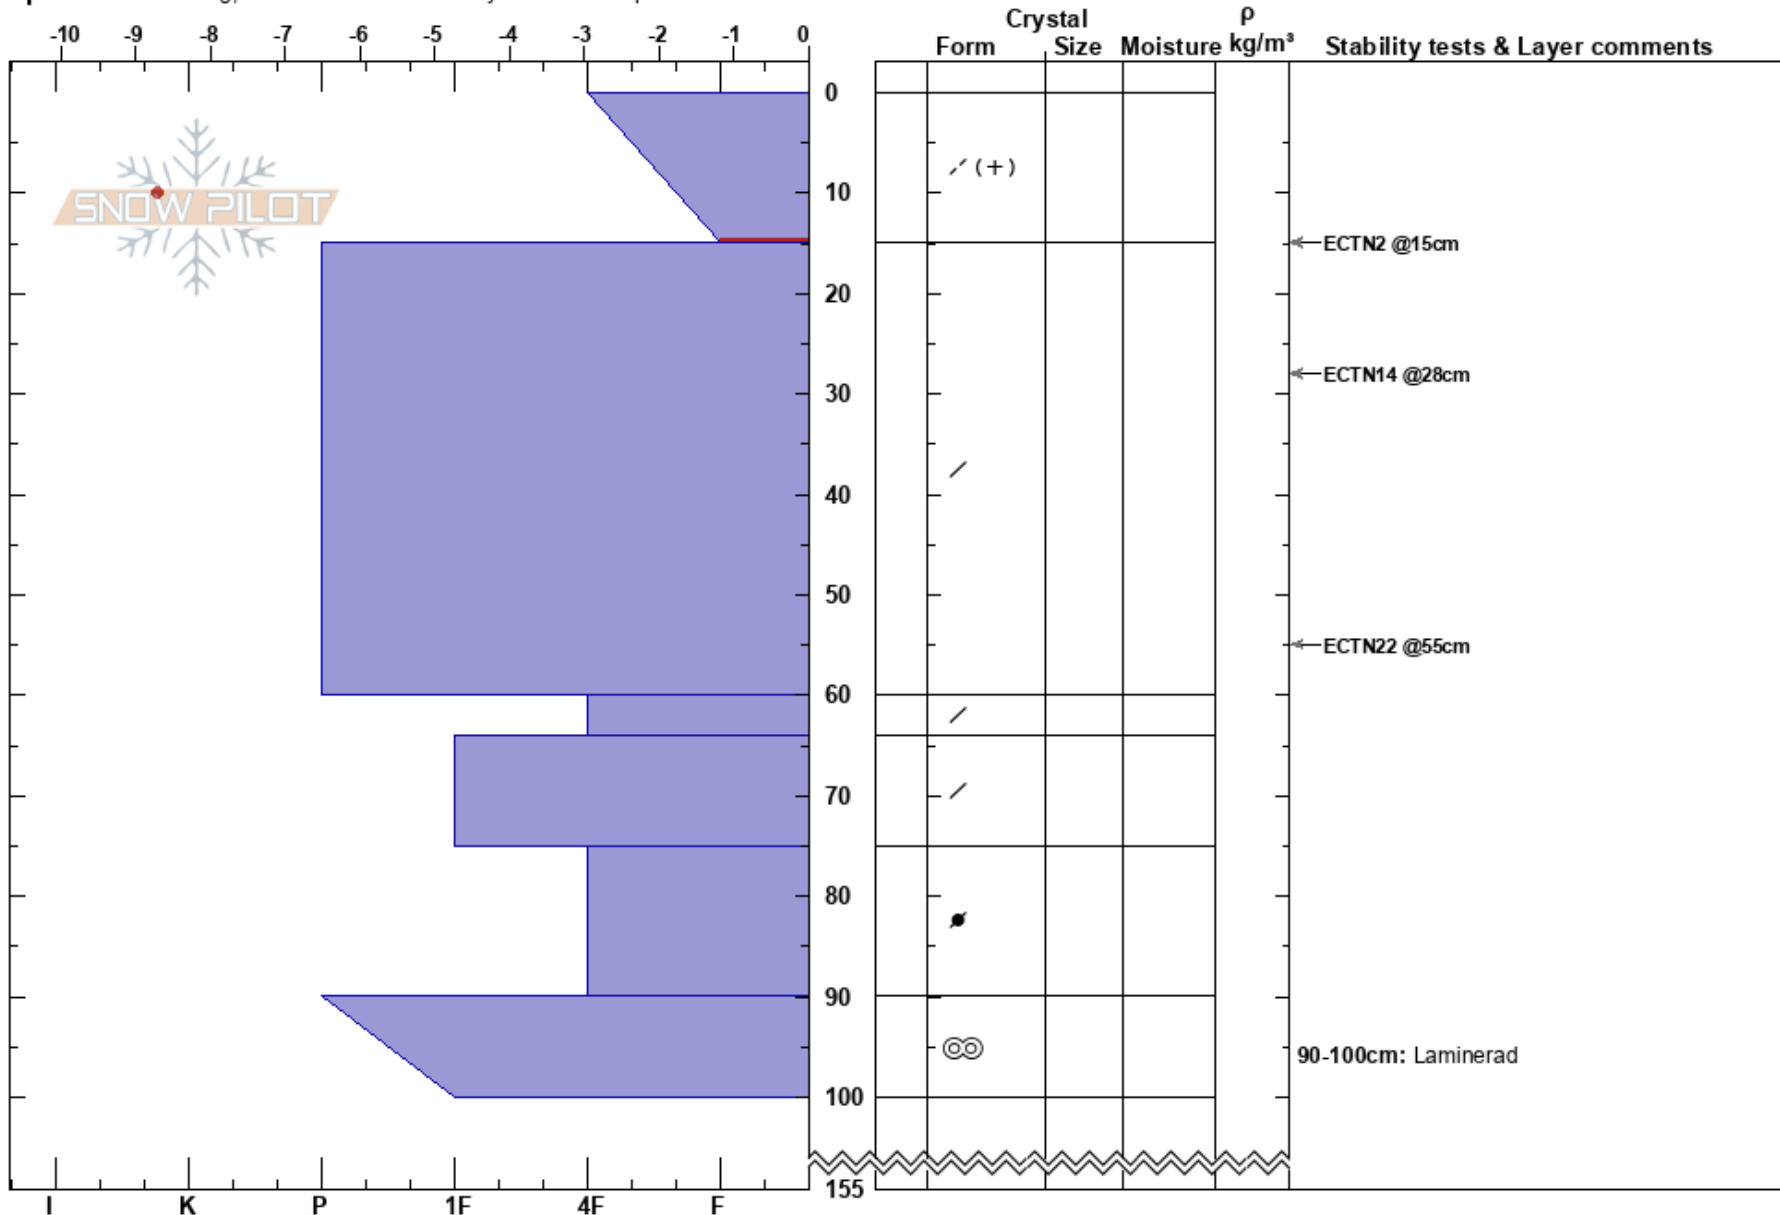

Praahkoetjähke  
Västra Vindelfjällen  
Sweden

Anton Grindgärds  
02/01/2025 - 11:15  
Co-ord:  
Slope Angle: 28°  
Wind Loading: yes

Stability:  
Air Temperature: -8°C  
Sky Cover: OVC  
Precipitation: S1  
Wind: NW Moderate

HS:155  
PF:20  
0-15cm: Problematic layer  
90-100cm: Laminerad

Elevation: 700 m  
Aspect: 80°

Specifics: Cracking; Recent avalanche activity on similar slopes

Notes: Liten öppen plan läformation.