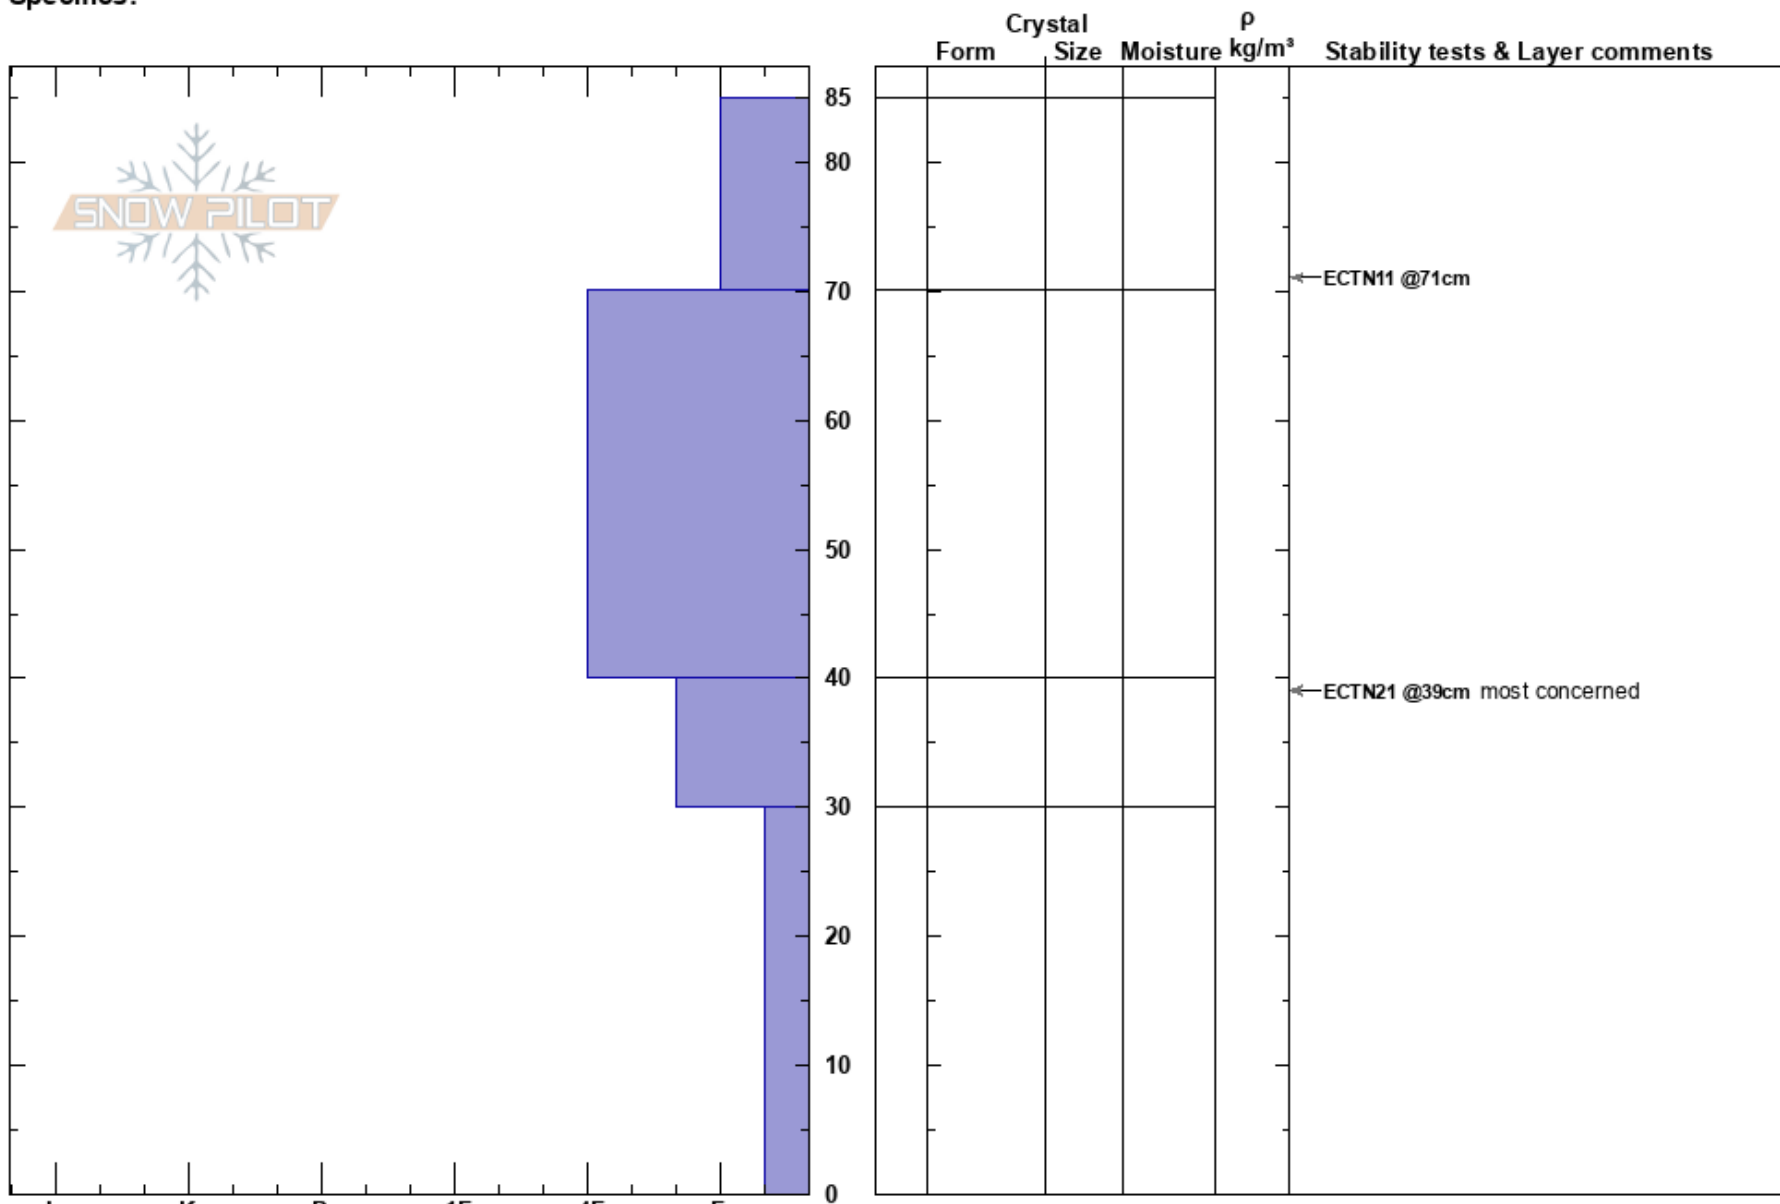

Bonner Ridge  
 Wasatch Range  
 UT  
 Elevation: 9448 ft  
 Aspect: NE  
 Specifics:

Mike Rossberg  
 01/01/2025 - 1:00pm  
 Co-ord: 40.54738N, -111.56071W  
 Slope Angle: 26°  
 Wind Loading: yes

Stability:  
 Air Temperature: 23°F  
 Sky Cover: BKN  
 Precipitation: NO  
 Wind: SW Moderate

HS:85  
 PF:70  
 PS:15  
 40-30cm: Problematic layer

Notes: Adjacent to previous slide on Dec 29. This is higher to ridge line so the snow depth is less than wind sheltered areas