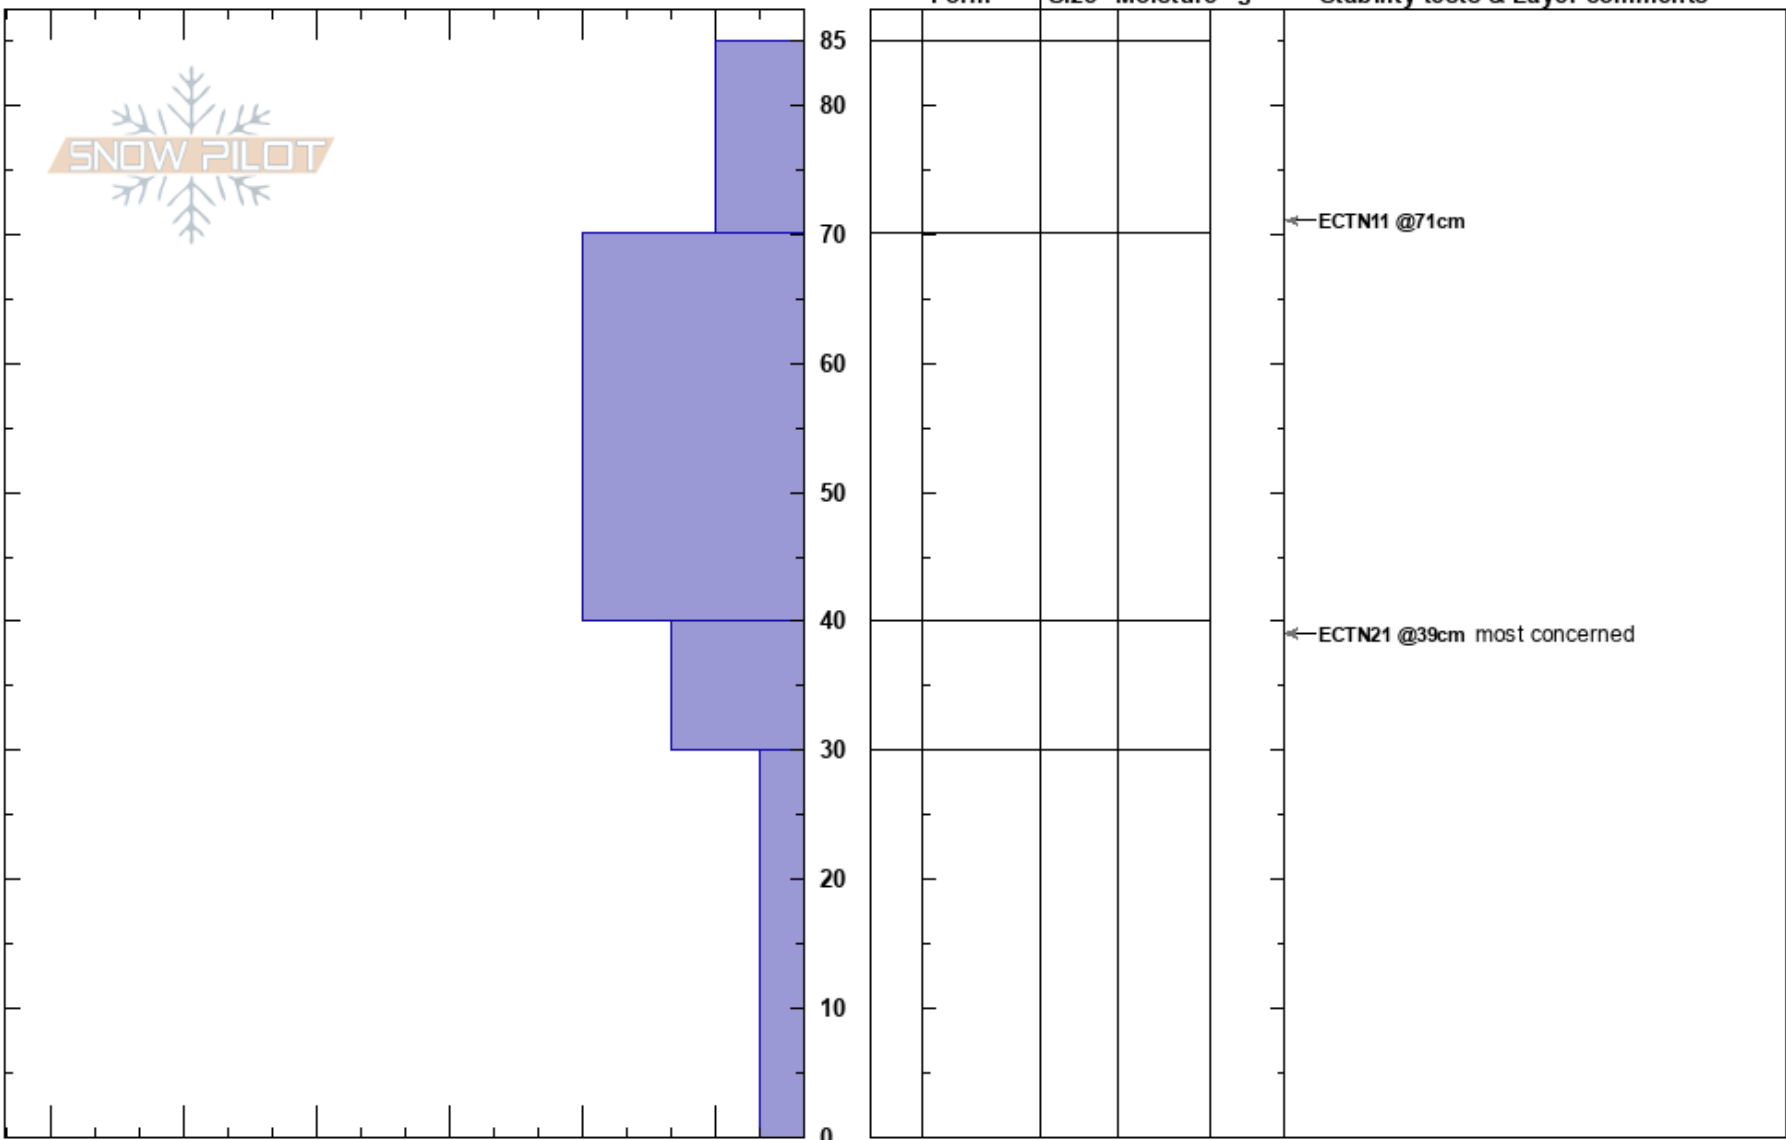

Bonner Ridge
 Wasatch Range
 UT
 Elevation: 9448 ft
 Aspect: NE
 Specifics:

Mike Rossberg
 01/01/2025 - 1:00pm
 Co-ord: 40.54738N, -111.56071W
 Slope Angle: 26°
 Wind Loading: yes

Stability: **HS:85**
 Air Temperature: 23°F **PF:70**
 Sky Cover: BKN **PS:15**
 Precipitation: NO
 Wind: SW Moderate
 Layer Notes: 40-30cm: Problematic layer

Crystal Form Size Moisture ρ kg/m³ Stability tests & Layer comments

Notes: Adjacent to previous slide on Dec 29. This is higher to ridge line so the snow depth is less than wind sheltered areas