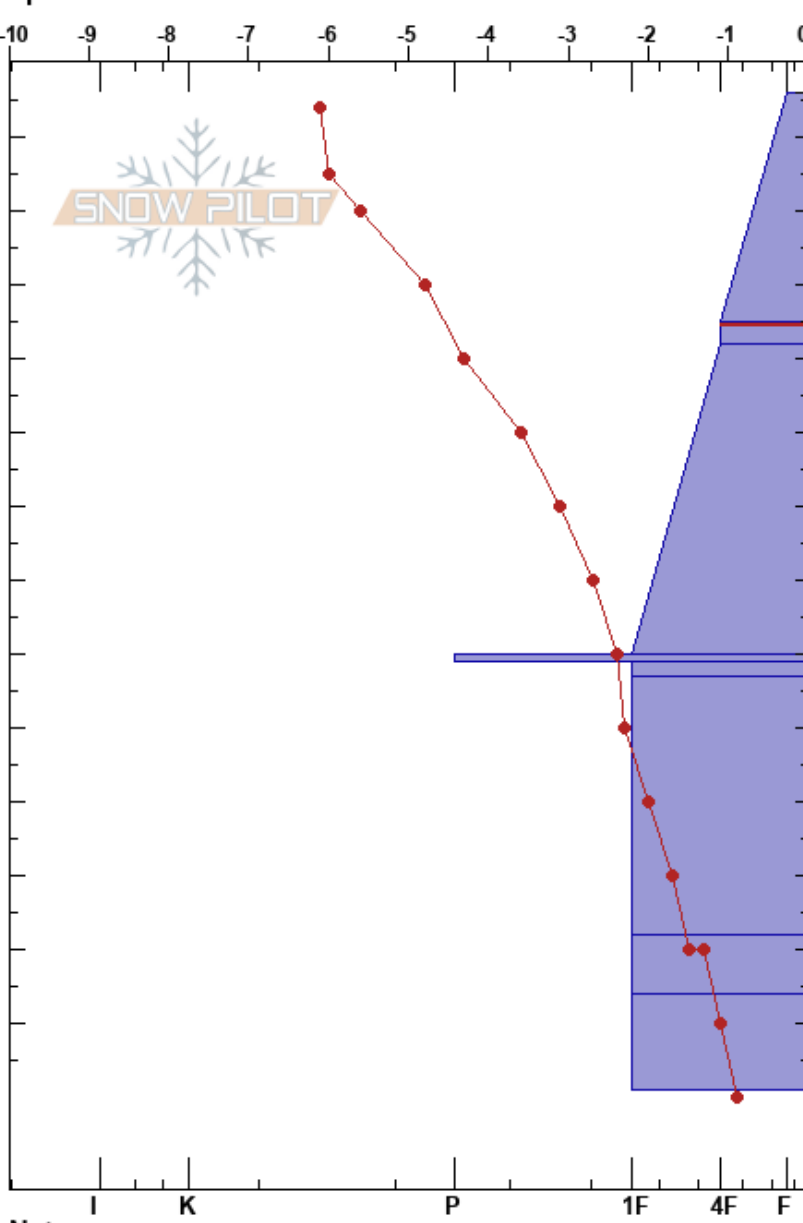

Tiger Peak  
 Silver Valley Area  
 ID  
 Elevation: 6370 ft  
 Aspect: E  
 Specifics:

izzy davis  
 01/01/2025 - 1:30pm  
 Co-ord: 47.53706N, -115.82924W  
 Slope Angle: 35°  
 Wind Loading: previous

Stability:  
 Air Temperature: -6.6°C  
 Sky Cover: OVC  
 Precipitation: S-1  
 Wind: SW Light Breeze

Layer Notes:  
 155-152cm: New/Old snow interface  
 155-152cm: Problematic layer  
 72-64cm: very decomposed

Form	Crystal Size	Moisture	$\rho$ kg/m <sup>3</sup>	Stability tests & Layer comments
+r	4			
/	1-2			
⊘ (+)	2(1)			← CT14, RP @156cm ← ECTN12 @156cm ← ECTN21 @147cm
•	0.5			
=				
⊘	1-2			
⊖	1			
=				72-64cm: very decomposed
⊖	1			