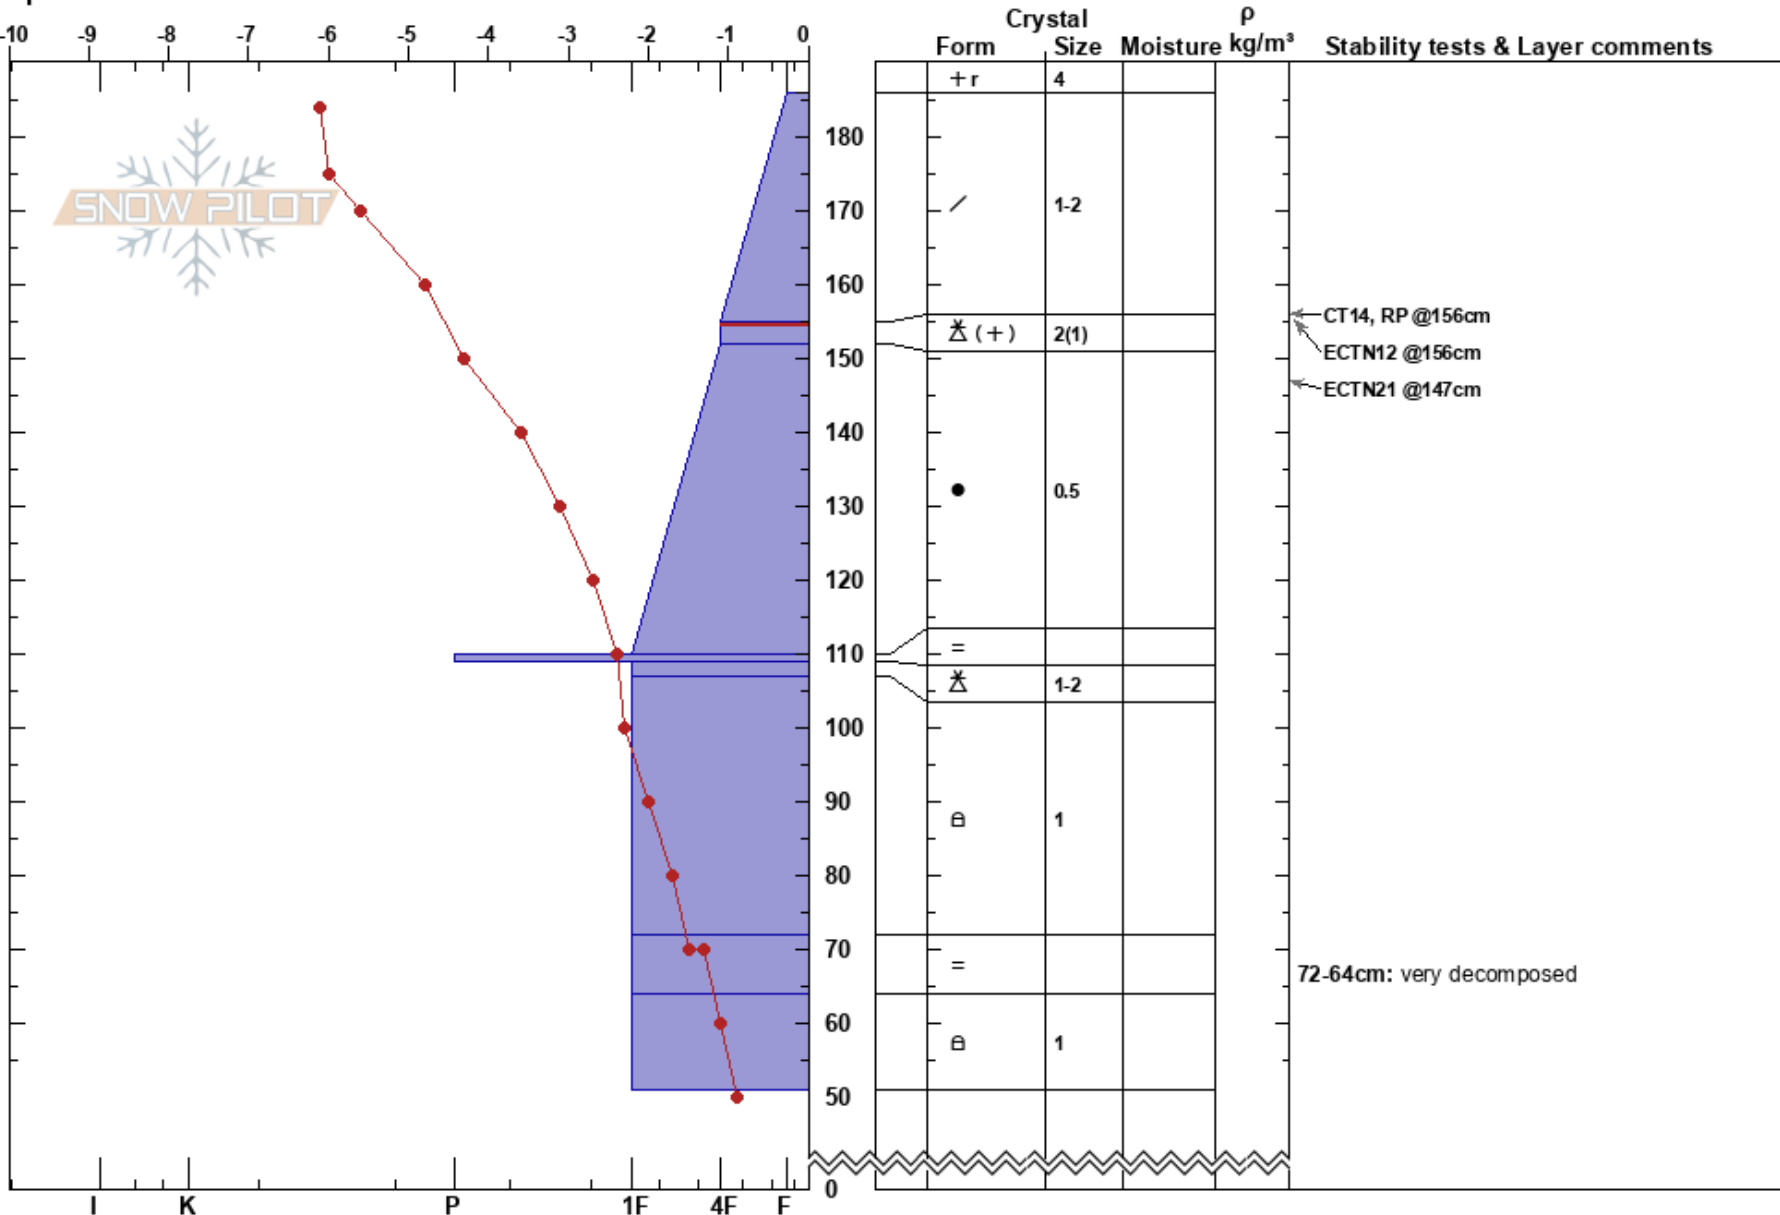

Tiger Peak  
 Silver Valley Area  
 ID  
 Elevation: 6370 ft  
 Aspect: E  
 Specifics:

izzy davis  
 01/01/2025 - 1:30pm  
 Co-ord: 47.53706N, -115.82924W  
 Slope Angle: 35°  
 Wind Loading: previous

Stability:  
 Air Temperature: -6.6°C  
 Sky Cover: OVC  
 Precipitation: S-1  
 Wind: SW Light Breeze

Layer Notes:  
 155-152cm: New/Old snow interface  
 155-152cm: Problematic layer  
 72-64cm: very decomposed