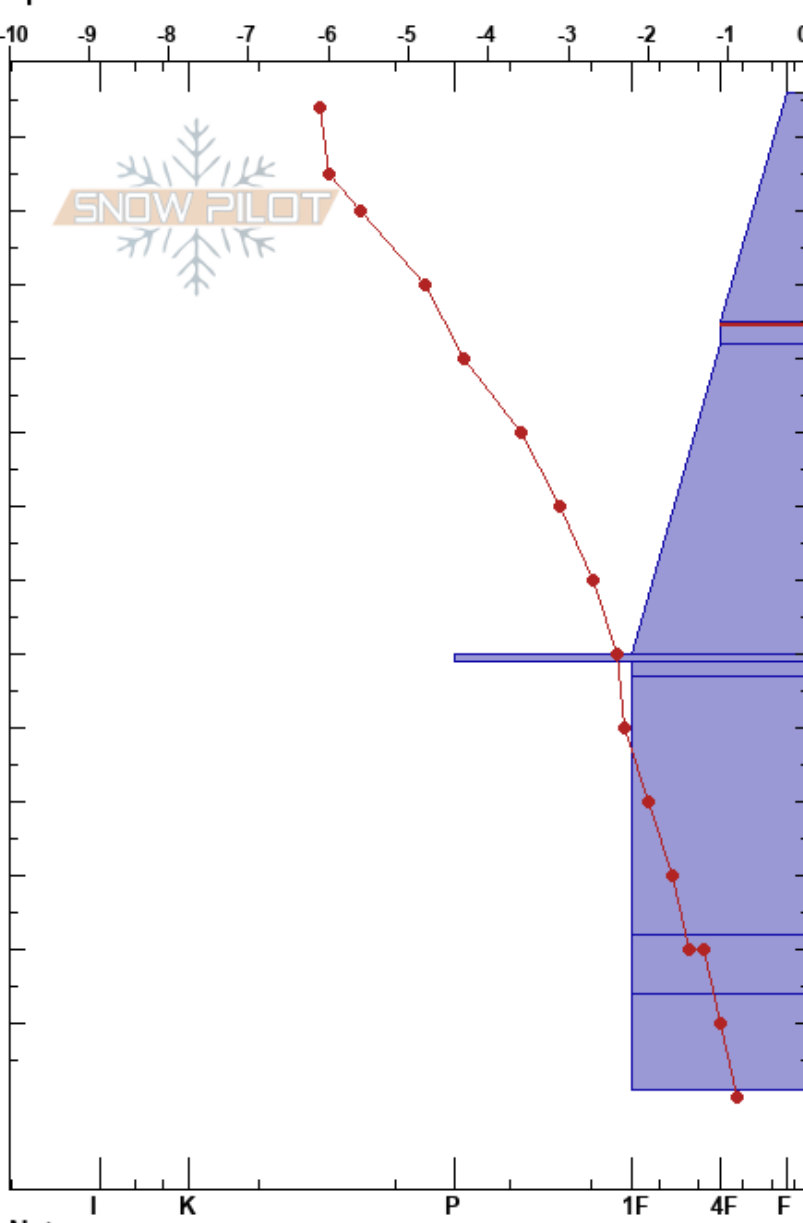

Tiger Peak
 Silver Valley Area
 ID
 Elevation: 6370 ft
 Aspect: E
 Specifics:

izzy davis
 01/01/2025 - 1:30pm
 Co-ord: 47.53706N, -115.82924W
 Slope Angle: 35°
 Wind Loading: previous

Stability:
 Air Temperature: -6.6°C
 Sky Cover: OVC
 Precipitation: S-1
 Wind: SW Light Breeze

Layer Notes:
 155-152cm: New/Old snow interface
 155-152cm: Problematic layer
 72-64cm: very decomposed

Form	Crystal		ρ kg/m ³	Stability tests & Layer comments
	Size	Moisture		
+r	4			
/	1-2			
⊘ (+)	2(1)			CT14, RP @156cm ECTN12 @156cm ECTN21 @147cm
•	0.5			
=				
⊘	1-2			
⊖	1			
=				72-64cm: very decomposed
⊖	1			