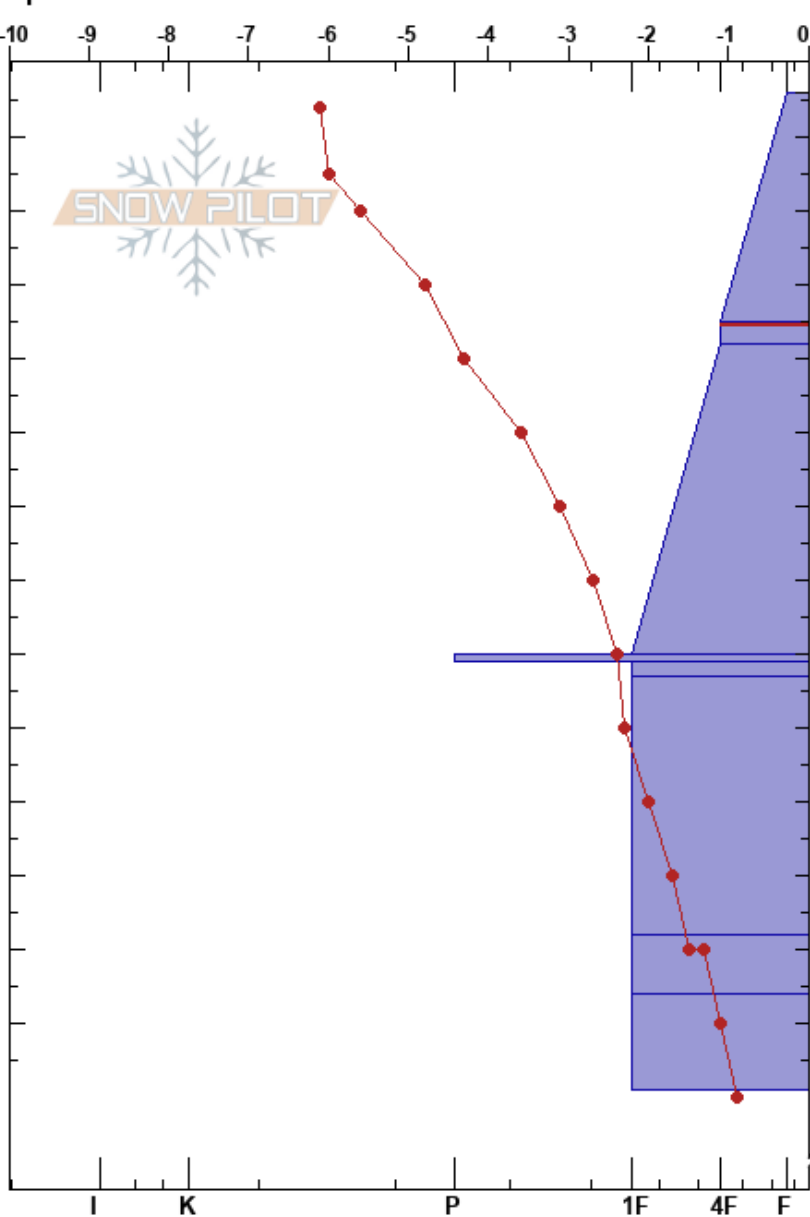

Tiger Peak
 Silver Valley Area
 ID
 Elevation: 6370 ft
 Aspect: E
 Specifics:

izzy davis
 01/01/2025 - 1:30pm
 Co-ord: 47.53706N, -115.82924W
 Slope Angle: 35°
 Wind Loading: previous

Stability:
 Air Temperature: -6.6°C
 Sky Cover: OVC
 Precipitation: S-1
 Wind: SW Light Breeze

Layer Notes:
 155-152cm: New/Old snow interface
 155-152cm: Problematic layer
 72-64cm: very decomposed

Form	Crystal Size	Moisture	ρ kg/m ³	Stability tests & Layer comments
+r	4			
/	1-2			
⊘ (+)	2(1)			← CT14, RP @156cm ← ECTN12 @156cm ← ECTN21 @147cm
•	0.5			
=				
⊘	1-2			
⊖	1			
=				72-64cm: very decomposed
⊖	1			