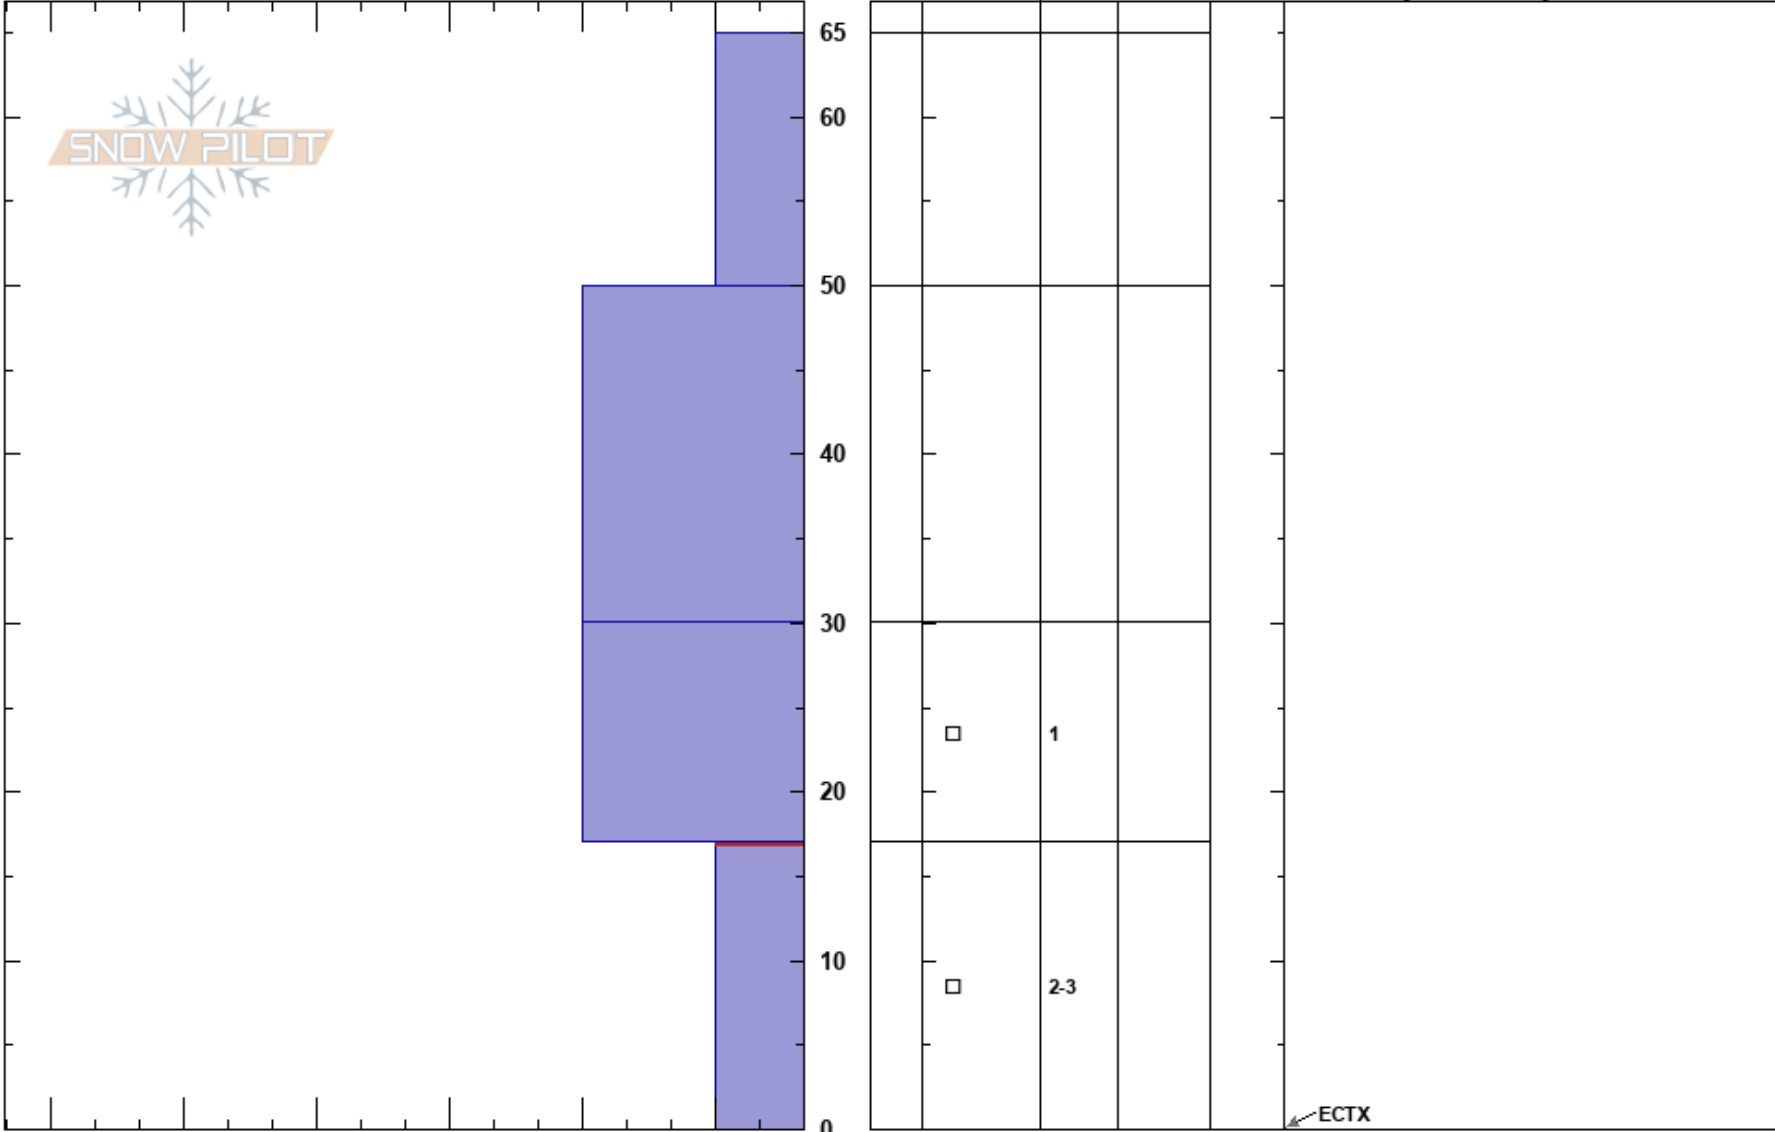

Trapper Creek Upper
Lionhead Range
MT
Elevation: 9000 ft
Aspect: 130°
Specifics: Collapsing, localized; Ski tracks on slope; We skied slope

Ian Hoyer
01/01/2025 - 1:00pm
Co-ord: 44.83930N, -111.34355W
Slope Angle: 20°
Wind Loading: no

Stability: Poor
Air Temperature:
Sky Cover: OVC
Precipitation: S-1
Wind: Calm

HS:65
PF:65
PS:20
17-0cm: Problematic layer

Crystal Form Size Moisture ρ kg/m³ Stability tests & Layer comments

Notes: