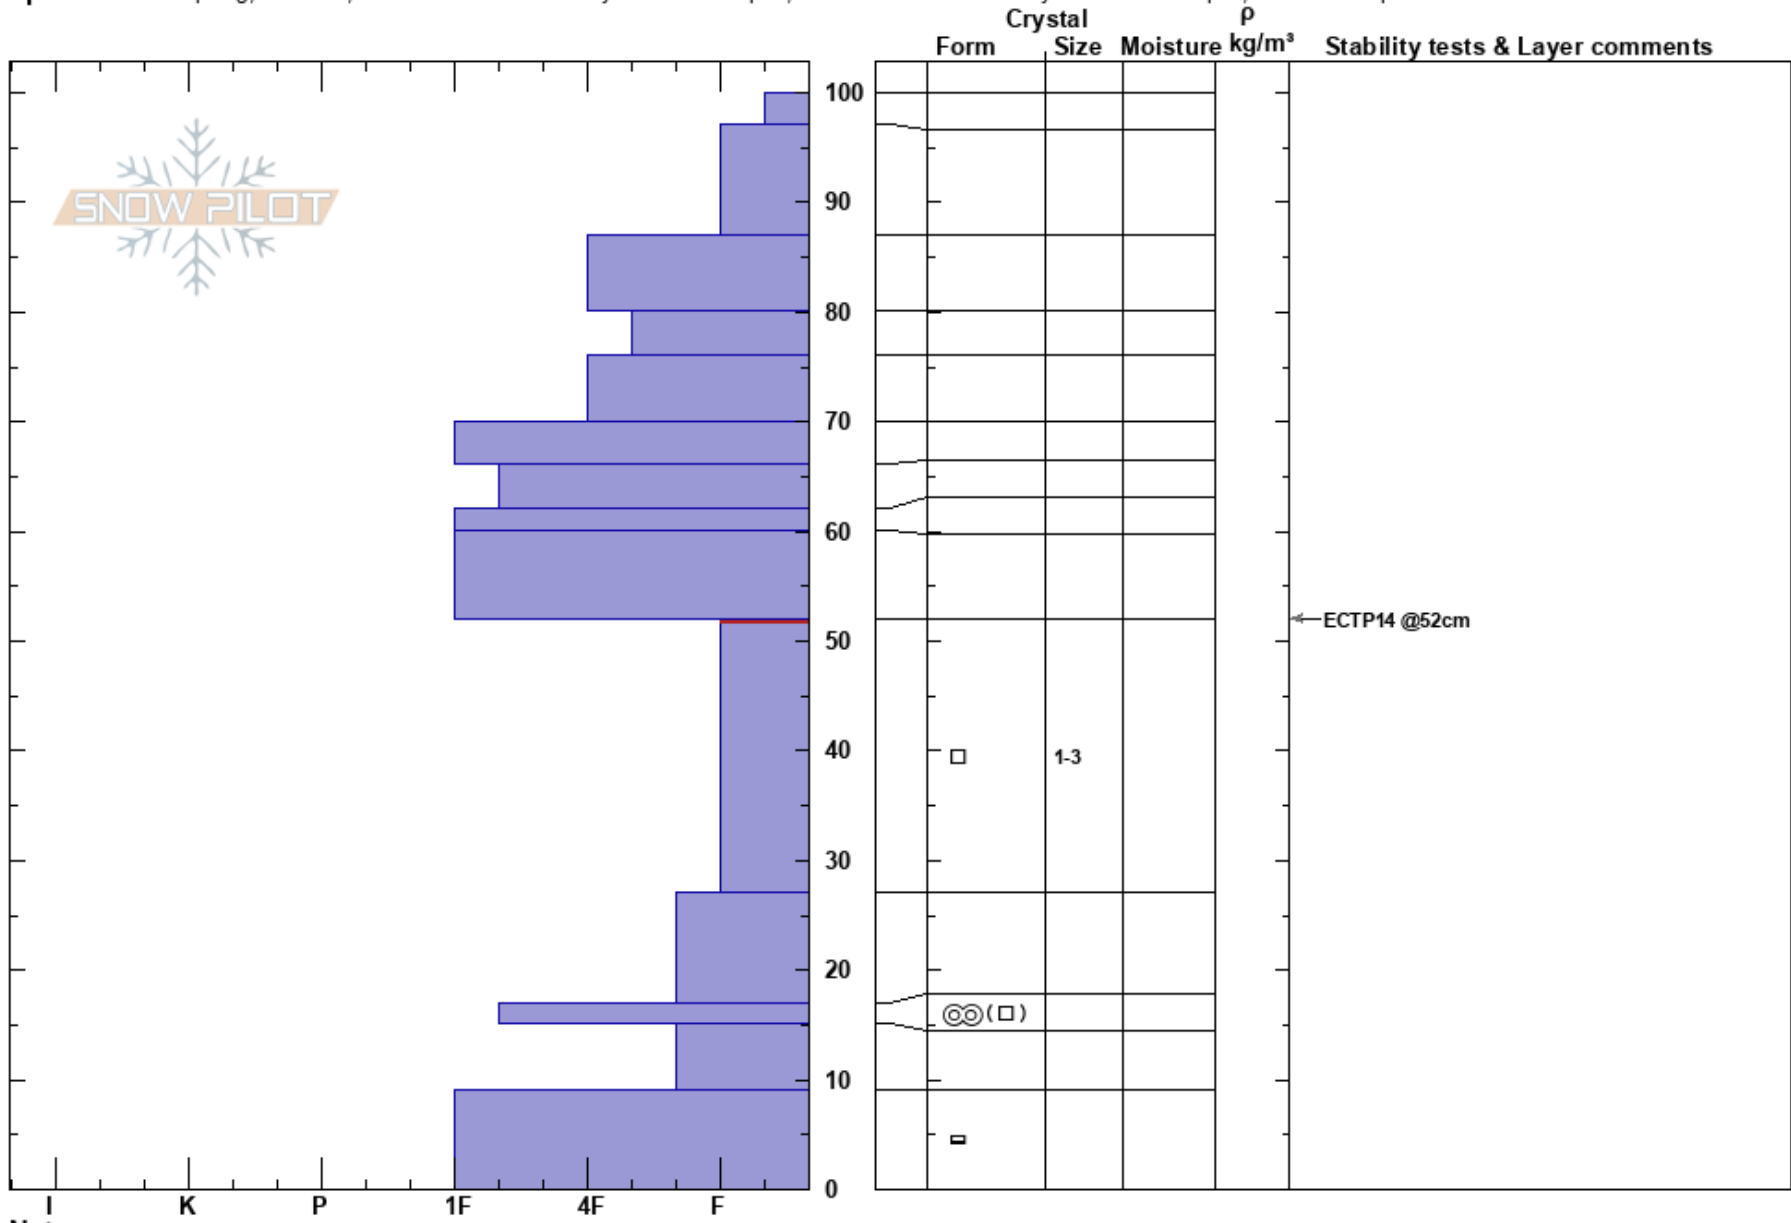

20250101 WCP
 Uinta Range
 UT
 Elevation: 9630 ft
 Aspect: N

Joseph Manship
 01/01/2025 - 12:00pm
 Co-ord: 40.48192N, -111.05187W
 Slope Angle: 13°
 Wind Loading:

Stability: Poor
 Air Temperature:
 HS:100
 Layer Notes:
 52-27cm: Problematic layer
 Sky Cover:
 Precipitation: NO
 Wind: SW Light Breeze

Specifics: Collapsing, localized; Recent avalanche activity on similar slopes; Recent avalanche activity on different slopes; We skied slope

Notes: