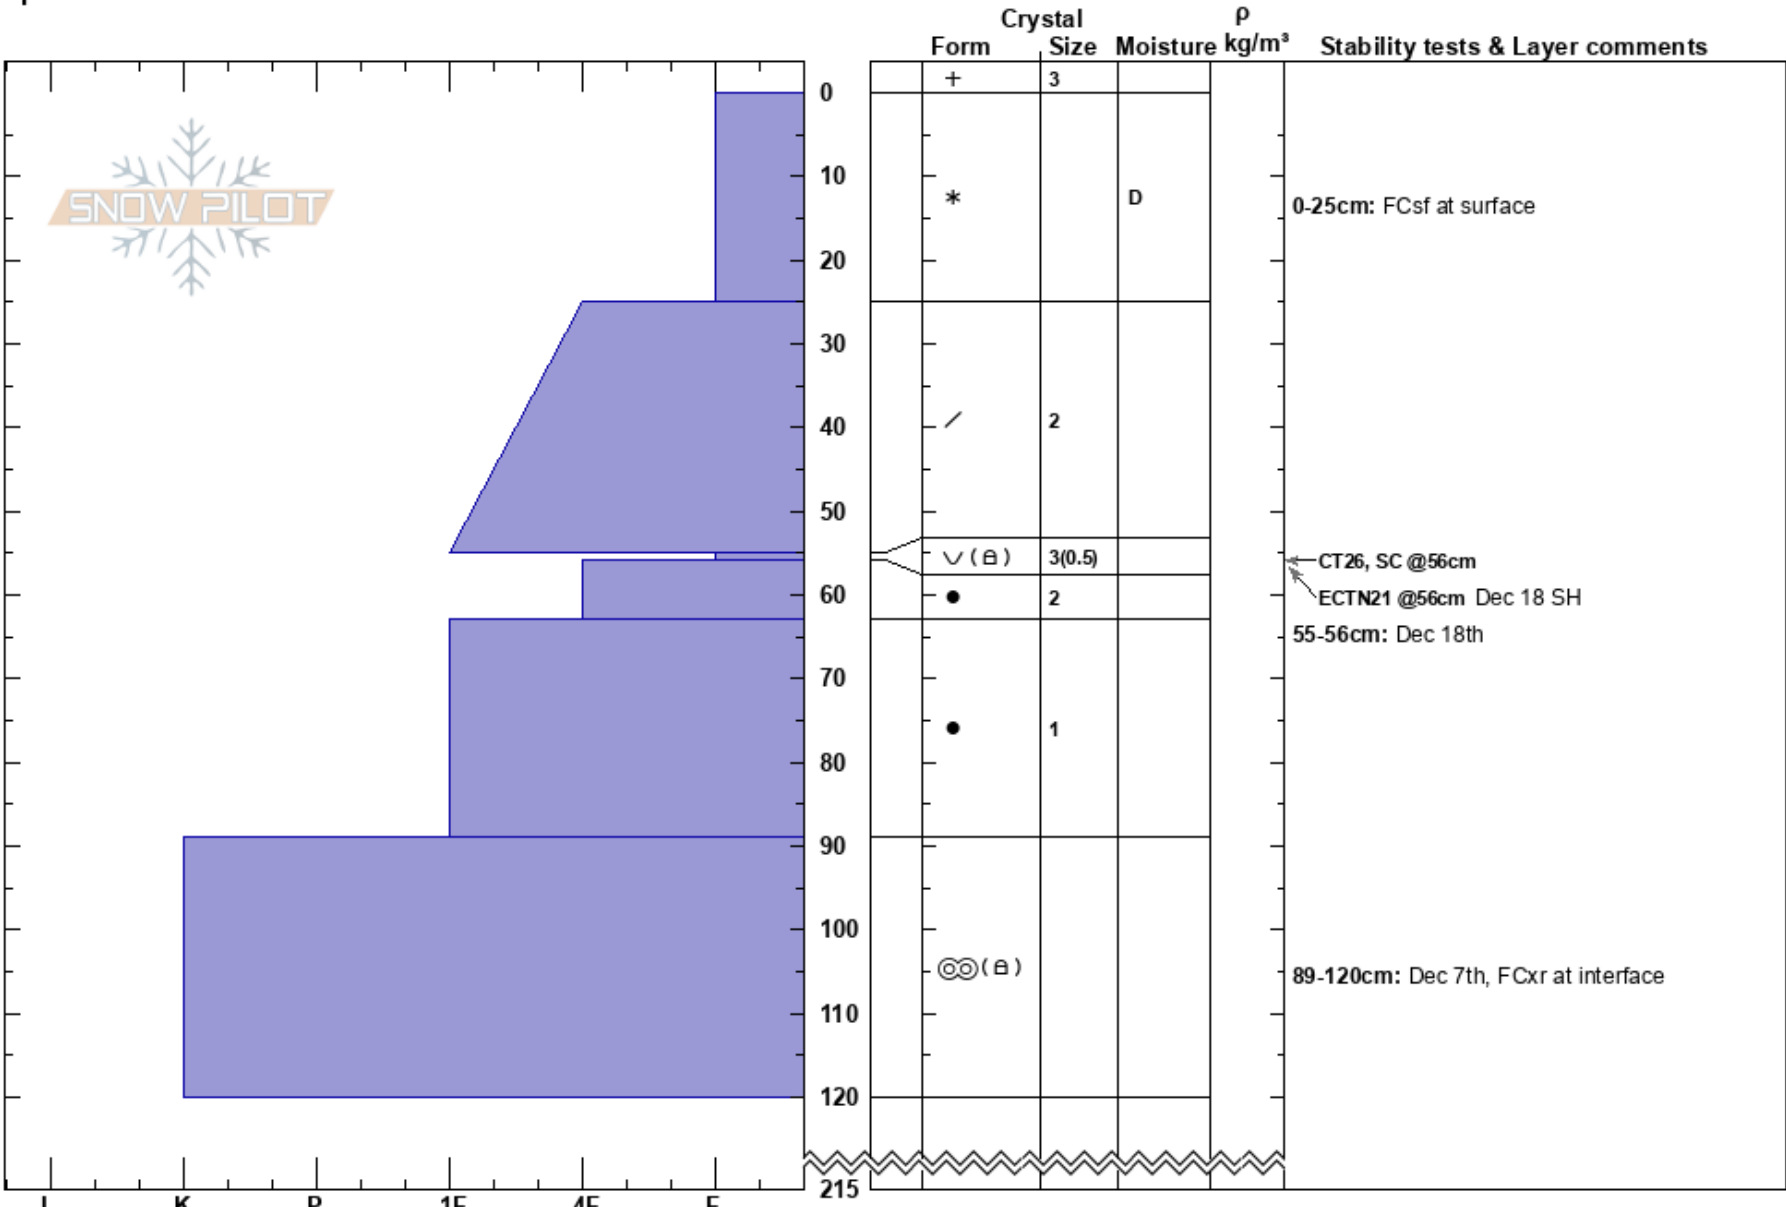

250101 Soul
 Skeena
 BC
 Elevation: 1500 m
 Aspect: N
 Specifics:

Michaela Pye
 01/01/2025 - 14:00
 Co-ord:
 Slope Angle: 20°
 Wind Loading: yes

Stability:
 Air Temperature: -12.5°C
 Sky Cover: BKN
 Precipitation: S-1
 Wind: NE Light Breeze

HS:215
 PF:30
 PS:20
 0-25cm: FCsf at surface
 55-56cm: Dec 18th
 55-56cm: Problematic layer
 89-120cm: Dec 7th, FCxr at interface

Notes: Glacier, dug at high pick up before moraine