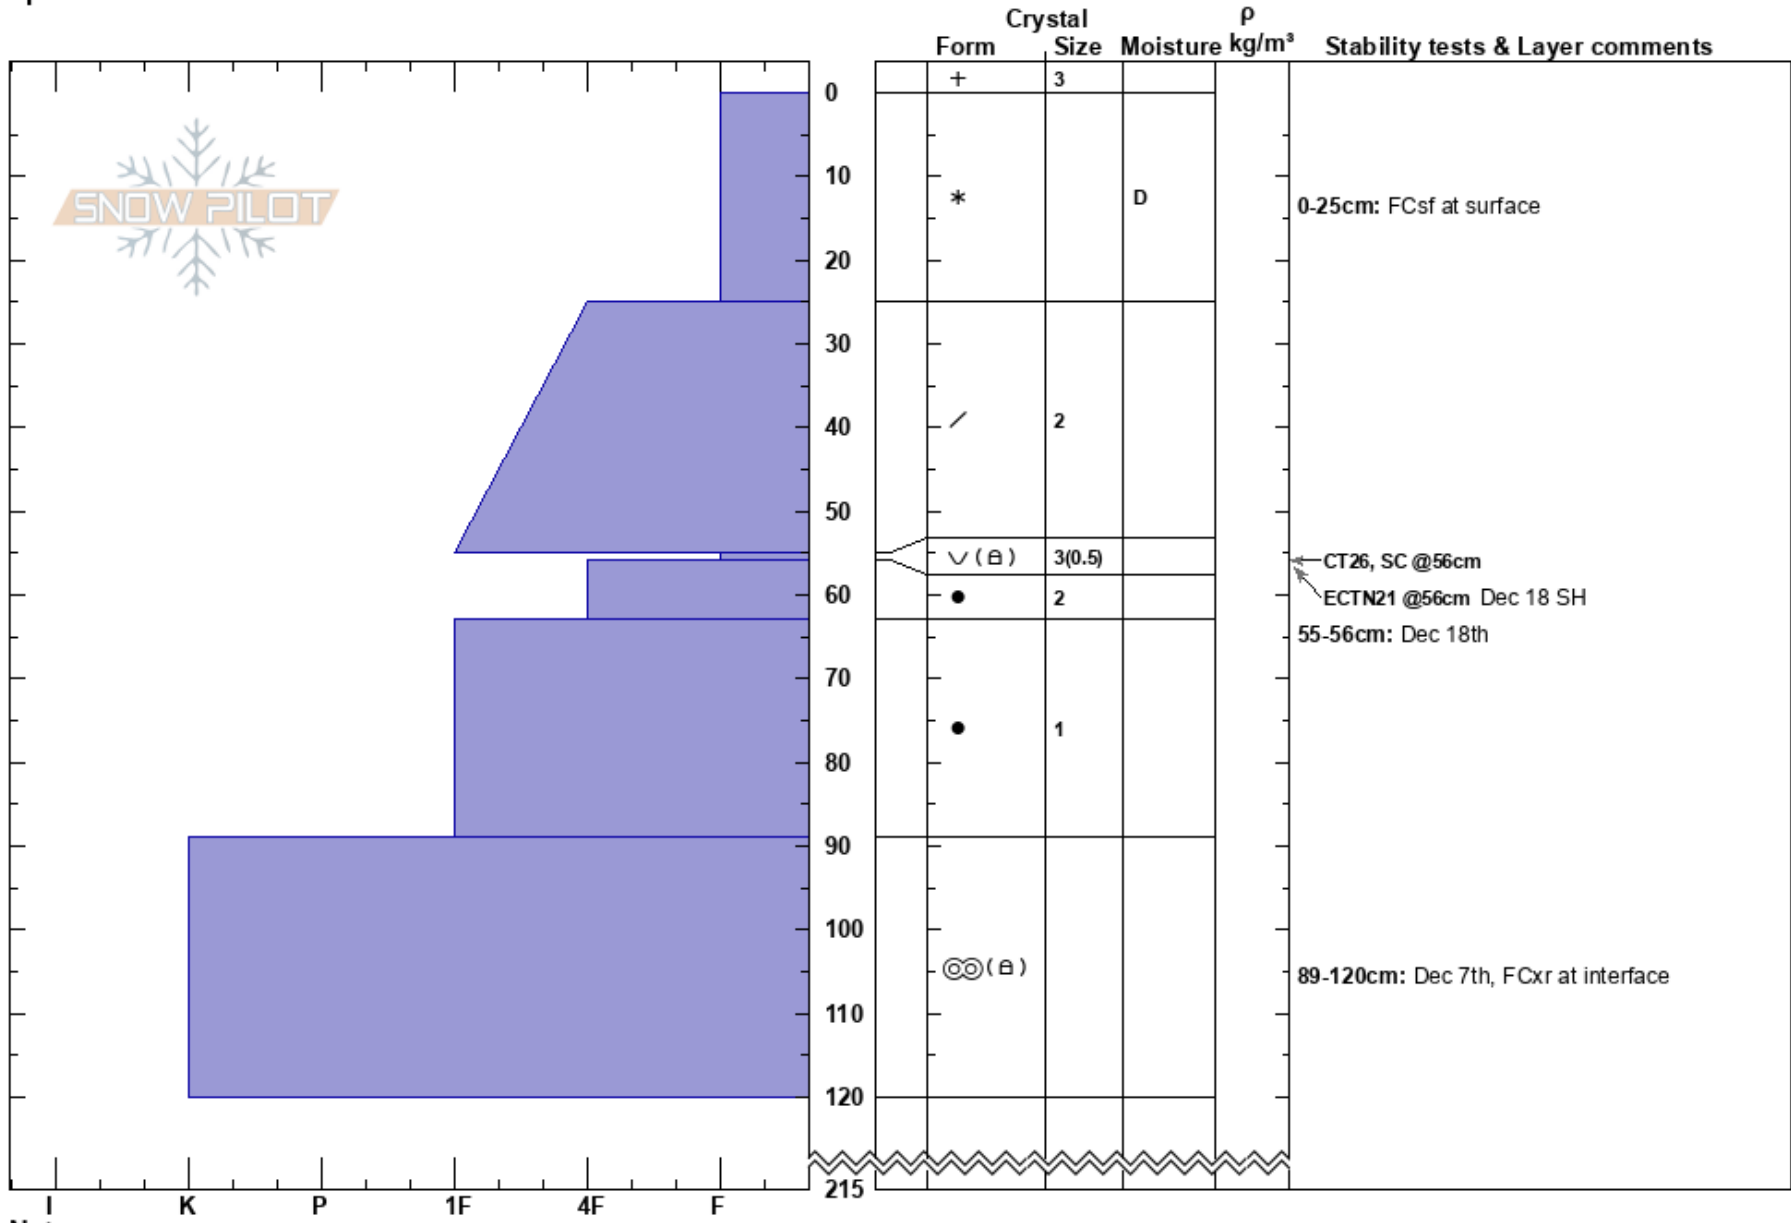

250101 Soul  
 Skeena  
 BC  
 Elevation: 1500 m  
 Aspect: N  
 Specifics:

Michaela Pye  
 01/01/2025 - 14:00  
 Co-ord:  
 Slope Angle: 20°  
 Wind Loading: yes

Stability:  
 Air Temperature: -12.5°C  
 Sky Cover: BKN  
 Precipitation: S-1  
 Wind: NE Light Breeze

HS:215  
 PF:30  
 PS:20  
 0-25cm: FCsf at surface  
 55-56cm: Dec 18th  
 55-56cm: Problematic layer  
 89-120cm: Dec 7th, FCxr at interface

Notes: Glacier, dug at high pick up before moraine