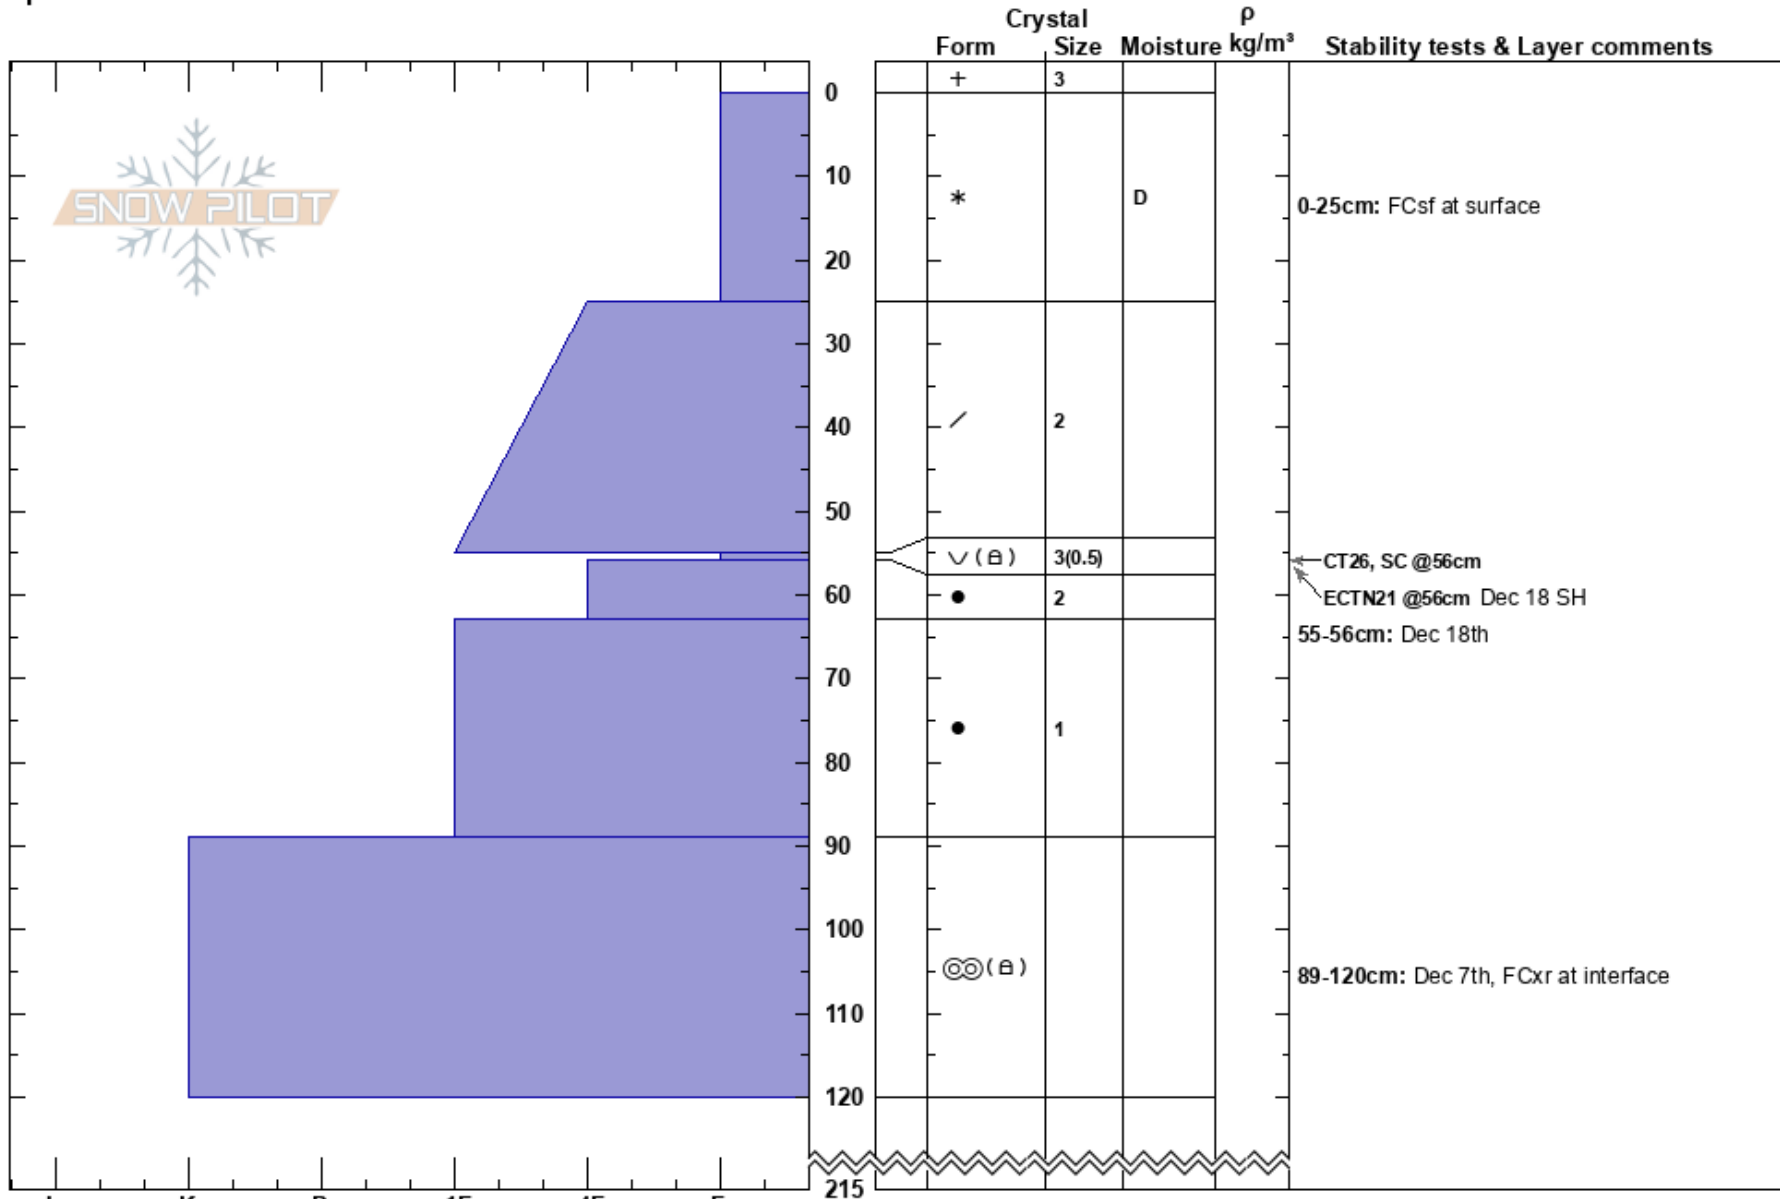

250101 Soul
 Skeena
 BC
 Elevation: 1500 m
 Aspect: N
 Specifics:

Michaela Pye
 01/01/2025 - 14:00
 Co-ord:
 Slope Angle: 20°
 Wind Loading: yes

Stability:
 Air Temperature: -12.5°C
 Sky Cover: BKN
 Precipitation: S-1
 Wind: NE Light Breeze

HS:215
 PF:30
 PS:20
 0-25cm: FCsf at surface
 55-56cm: Dec 18th
 55-56cm: Problematic layer
 89-120cm: Dec 7th, FCxr at interface

Notes: Glacier, dug at high pick up before moraine