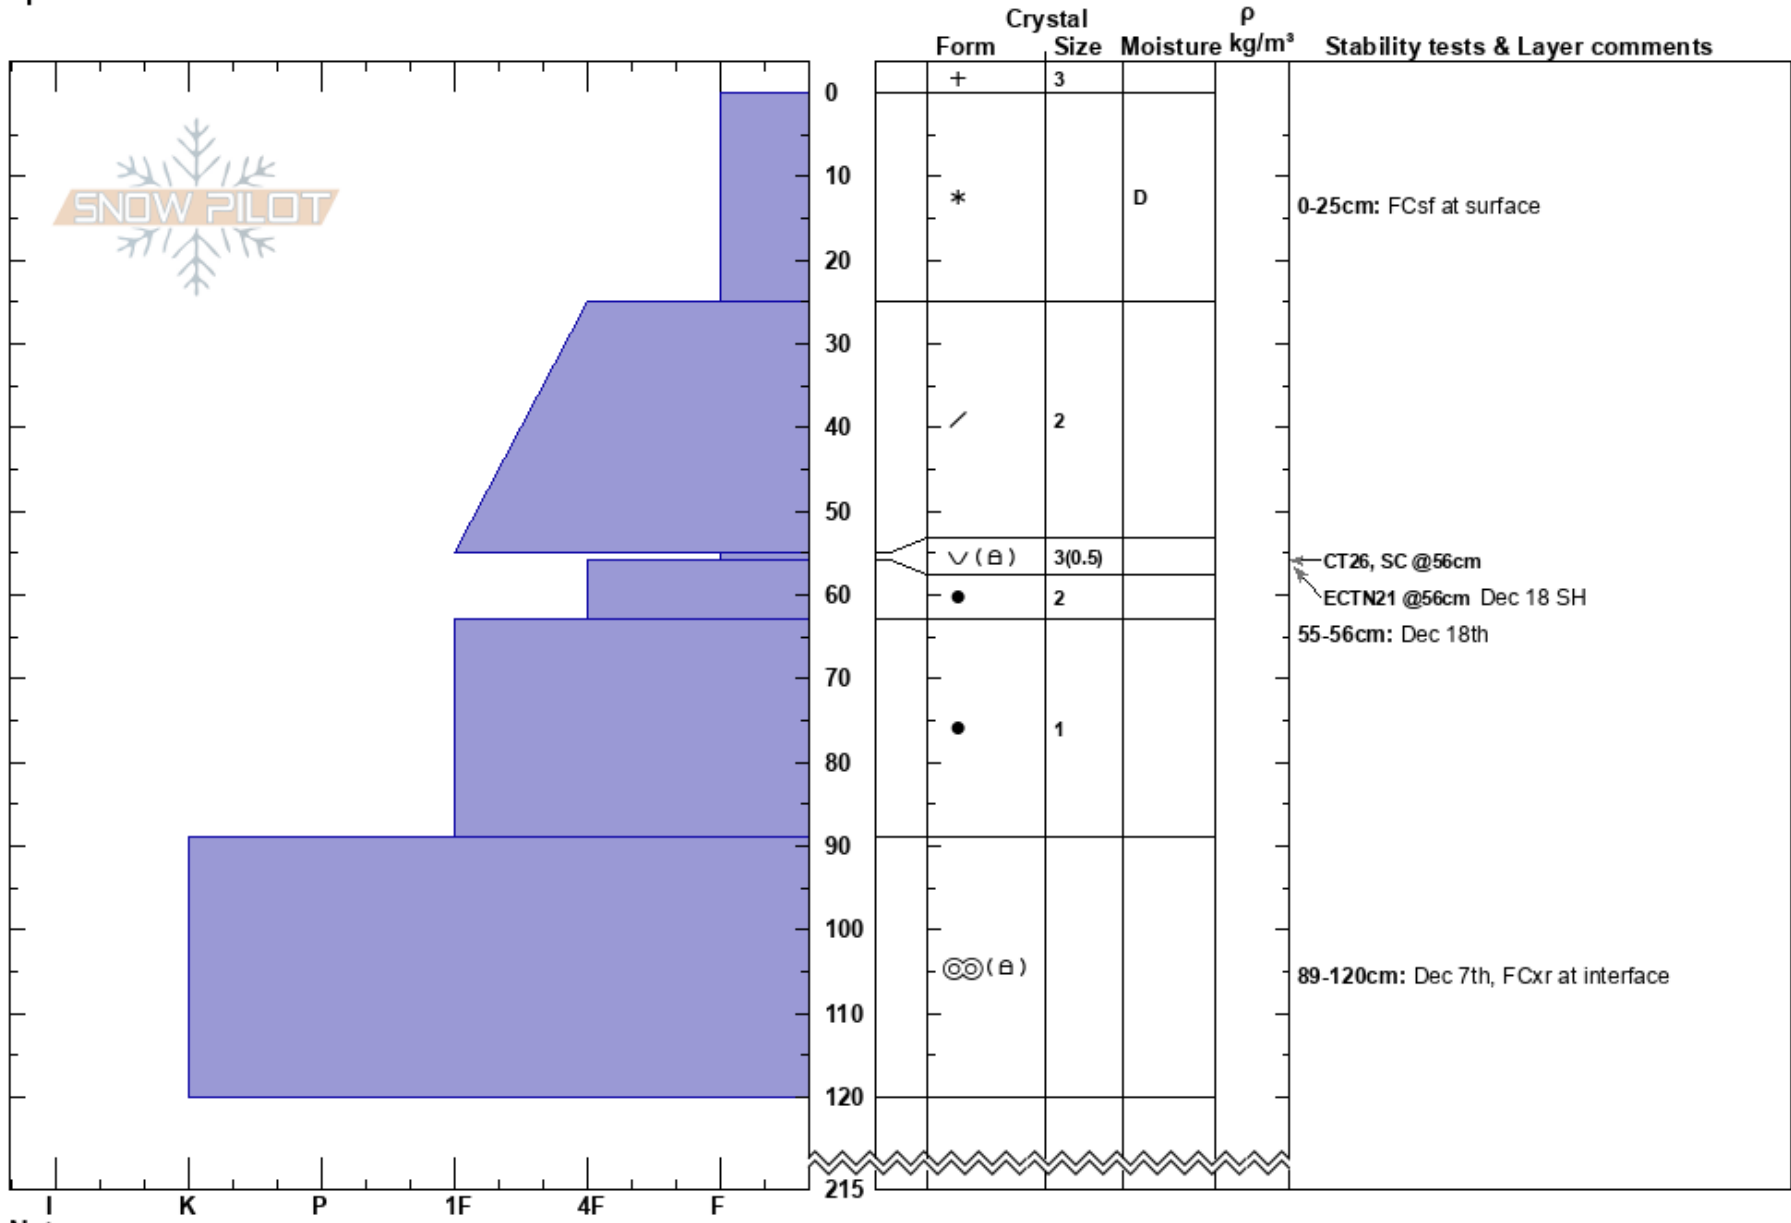

250101 Soul
 Skeena
 BC
 Elevation: 1500 m
 Aspect: N
 Specifics:

Michaela Pye
 01/01/2025 - 14:00
 Co-ord:
 Slope Angle: 20°
 Wind Loading: yes

Stability:
 Air Temperature: -12.5°C
 Sky Cover: BKN
 Precipitation: S-1
 Wind: NE Light Breeze

HS:215
 PF:30
 PS:20
 0-25cm: FCsf at surface
 55-56cm: Dec 18th
 55-56cm: Problematic layer
 89-120cm: Dec 7th, FCxr at interface

Notes: Glacier, dug at high pick up before moraine