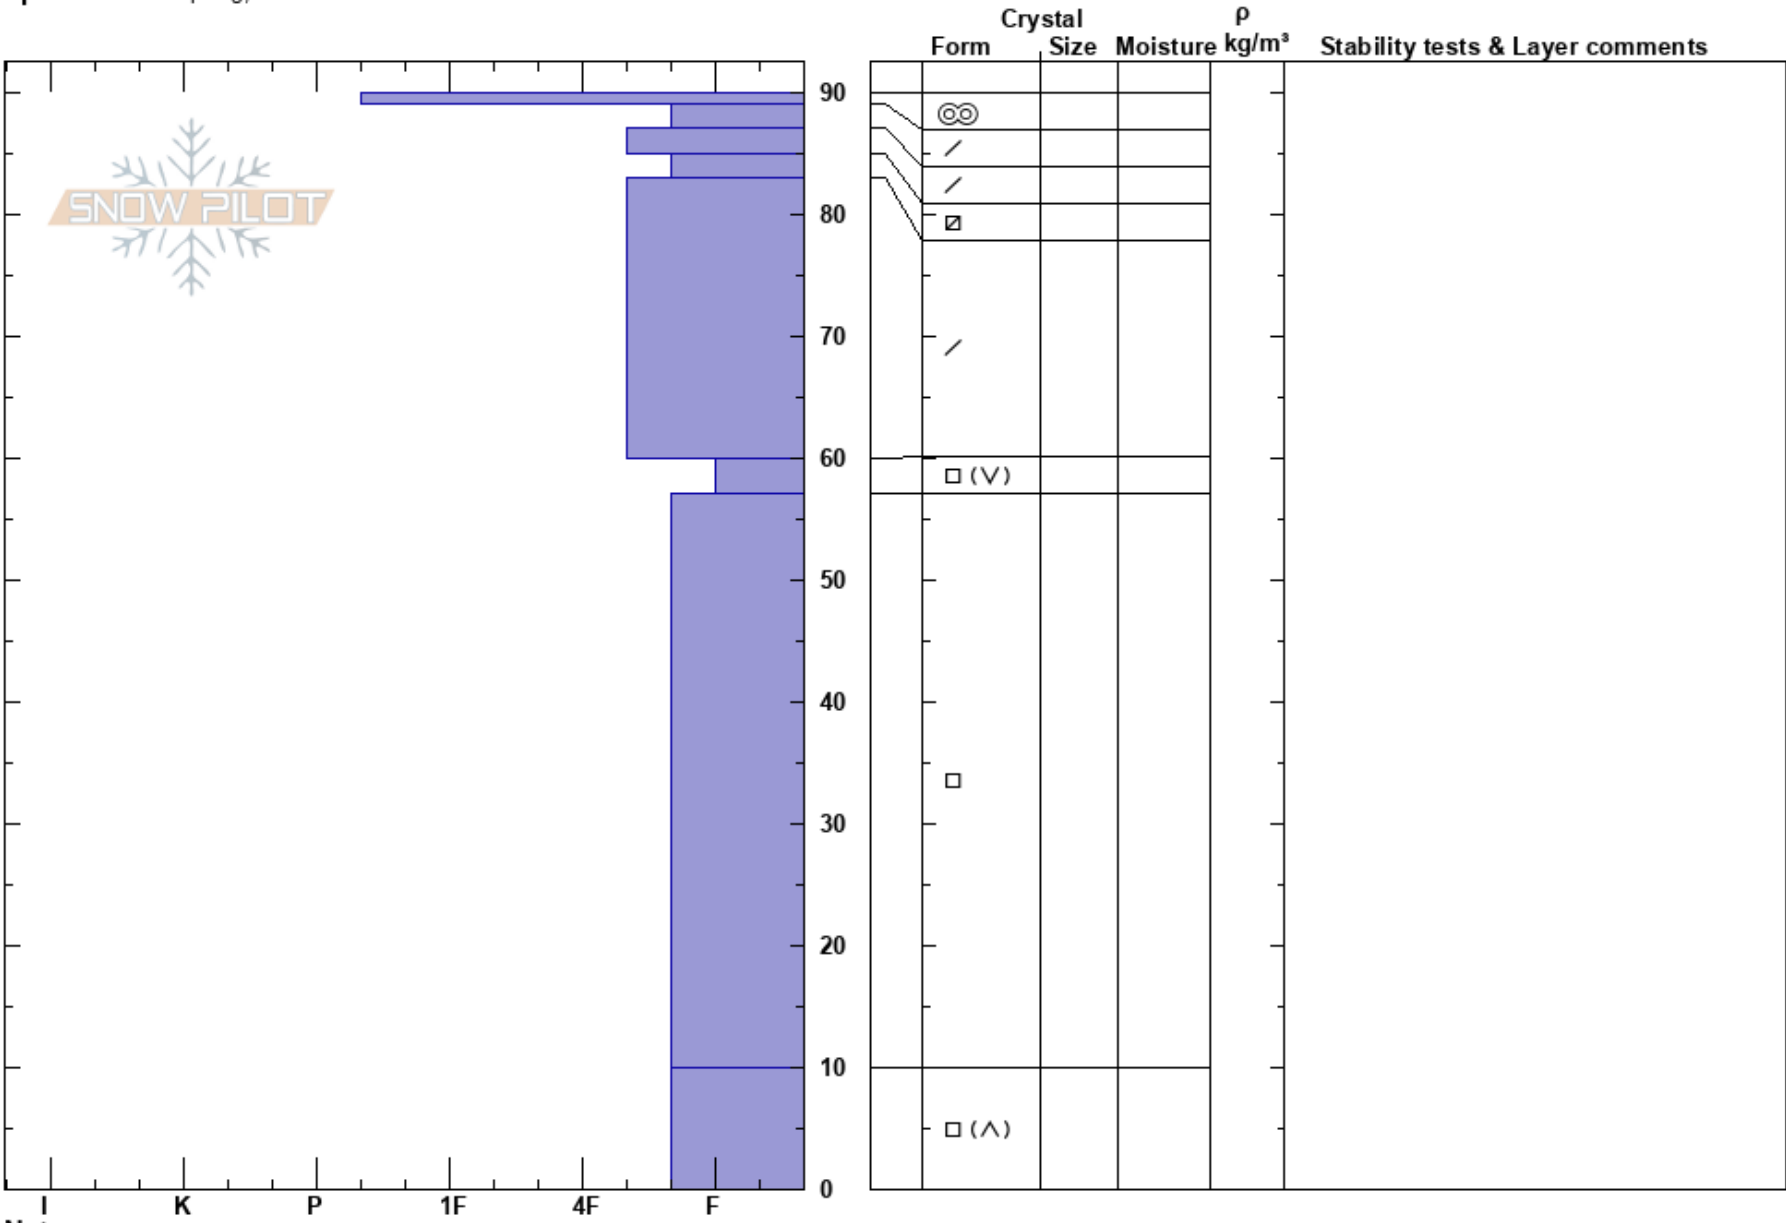

Porter Fork
 Wasatch Range
 UT
 Elevation: 8500 ft
 Aspect: NW
 Specifics: Collapsing, localized

Greg Gagne
 12/19/2024 - 2:00pm
 Co-ord: 12T 440028W 4502011N
 Slope Angle:
 Wind Loading:

Stability: Fair
 Air Temperature: -2°C
 Sky Cover: CLR
 Precipitation: NO
 Wind: Calm

HS:90
 Layer Notes:
 60-57cm: Problematic layer

Notes: