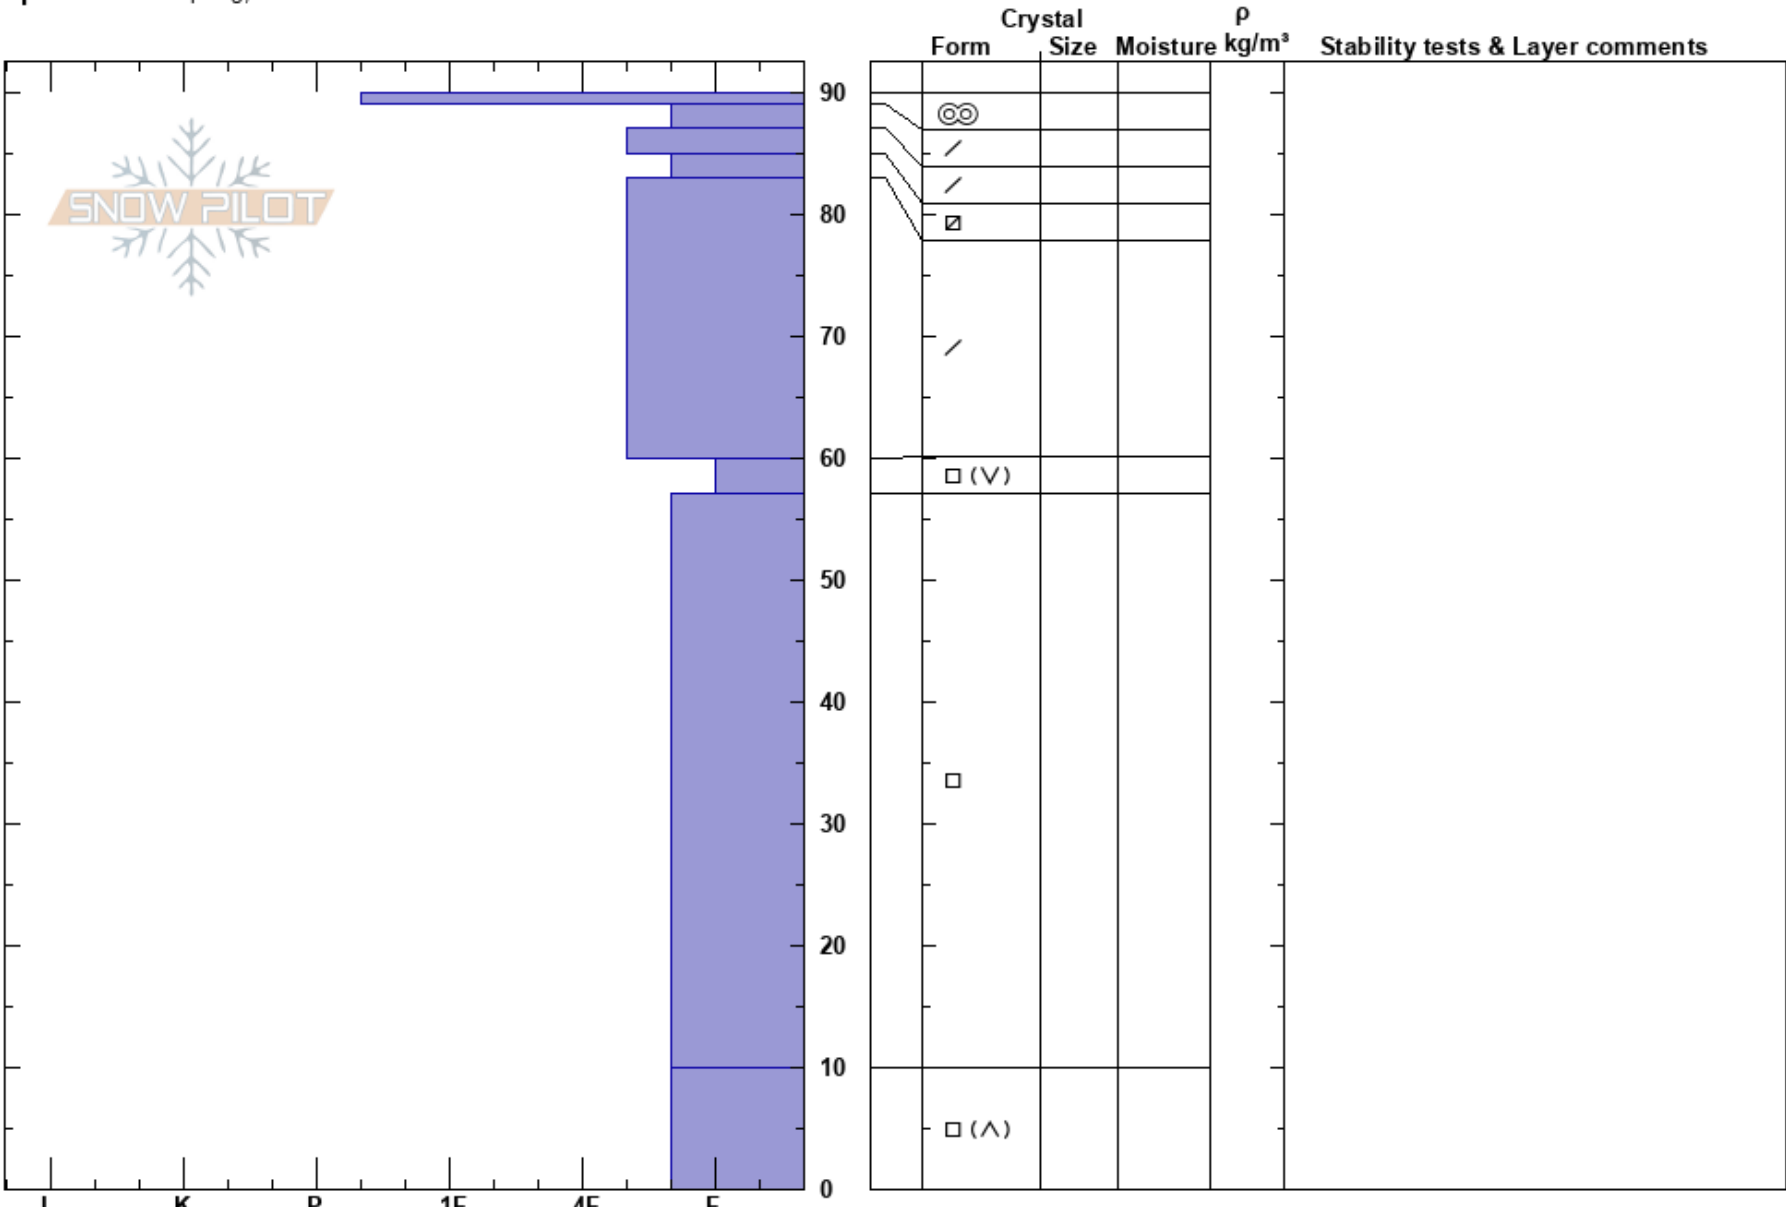

Porter Fork
 Wasatch Range
 UT
 Elevation: 8500 ft
 Aspect: NW
 Specifics: Collapsing, localized

Greg Gagne
 12/19/2024 - 2:00pm
 Co-ord: 12T 440028W 4502011N
 Slope Angle:
 Wind Loading:

Stability: Fair
 Air Temperature: -2°C
 Sky Cover: CLR
 Precipitation: NO
 Wind: Calm

HS:90
 60-57cm: Problematic layer

Notes: