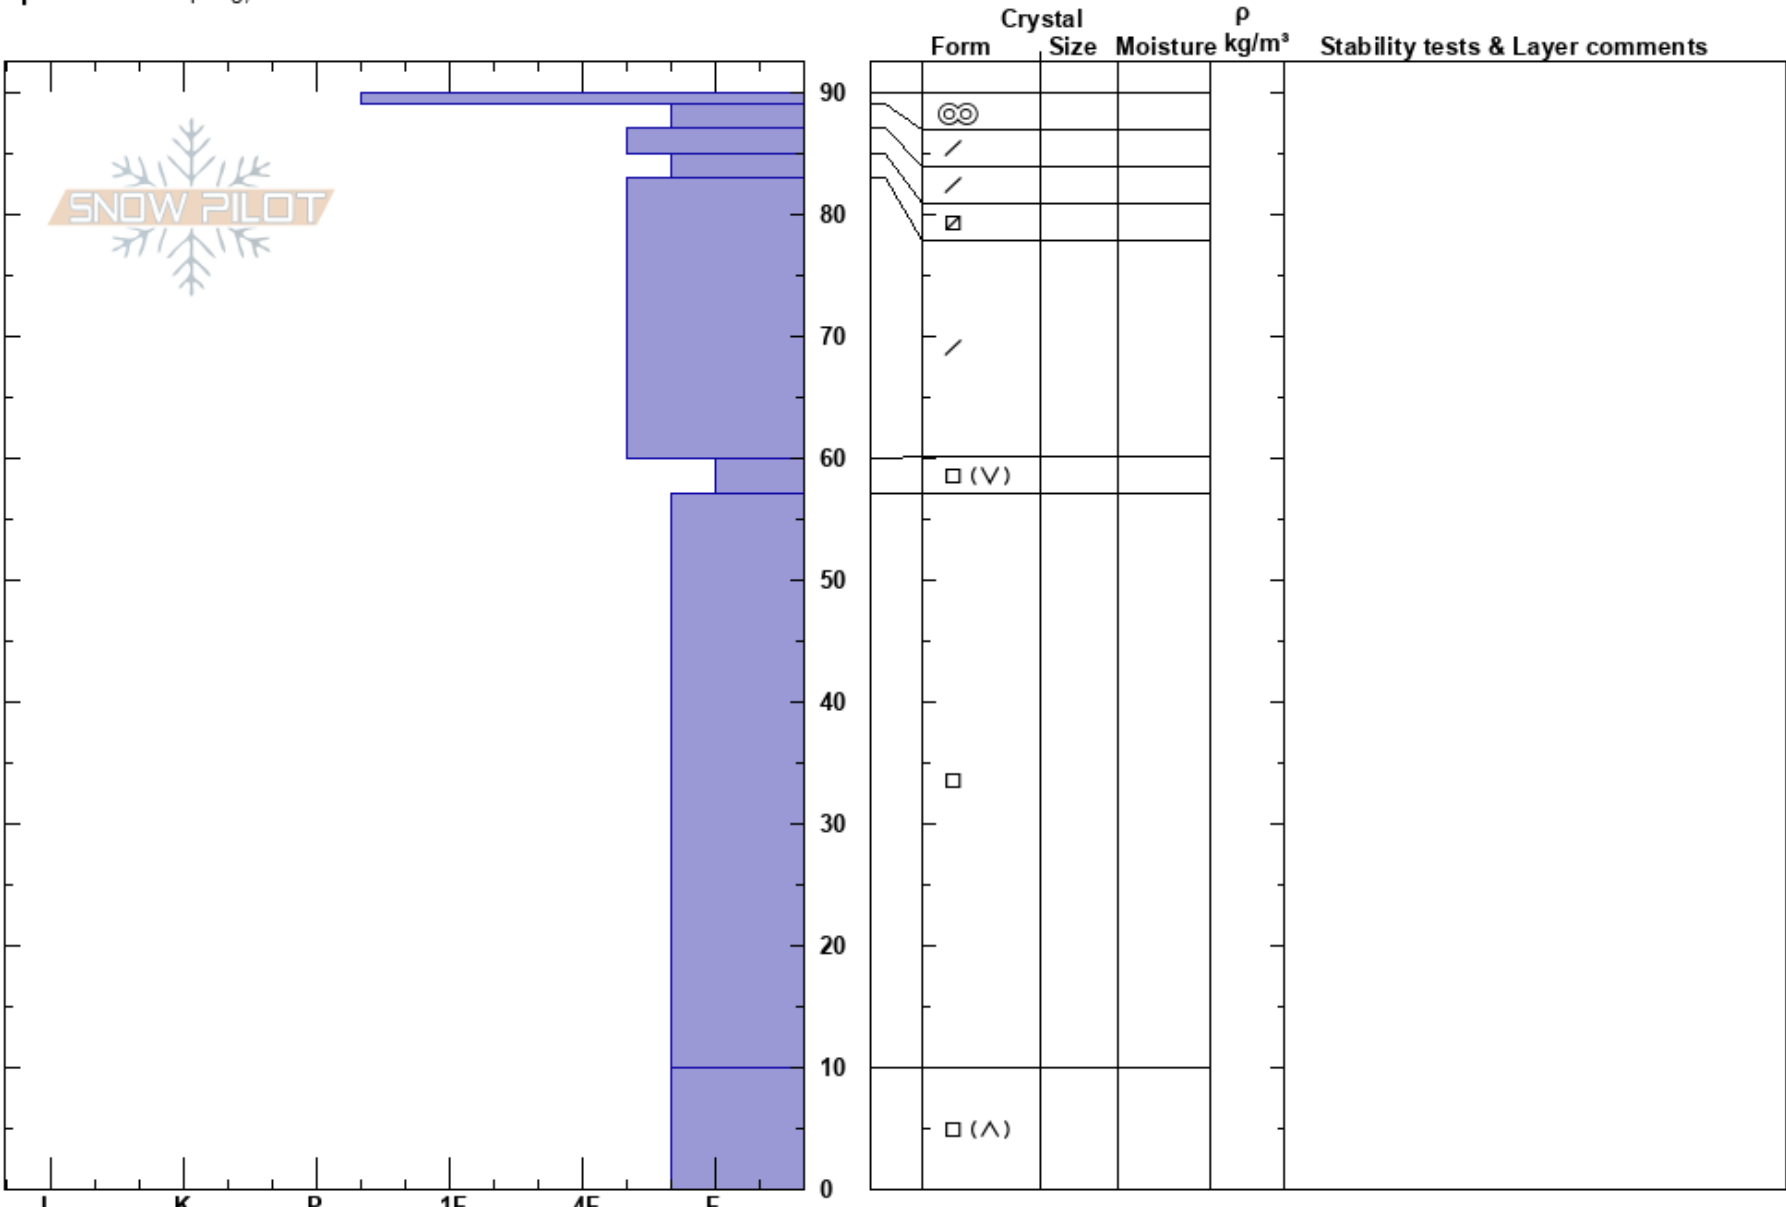

Porter Fork
 Wasatch Range
 UT
 Elevation: 8500 ft
 Aspect: NW
 Specifics: Collapsing, localized

Greg Gagne
 12/19/2024 - 2:00pm
 Co-ord: 12T 440028W 4502011N
 Slope Angle:
 Wind Loading:

Stability: Fair
 Air Temperature: -2°C
 Sky Cover: CLR
 Precipitation: NO
 Wind: Calm

HS:90
 Layer Notes:
 60-57cm: Problematic layer

Notes: