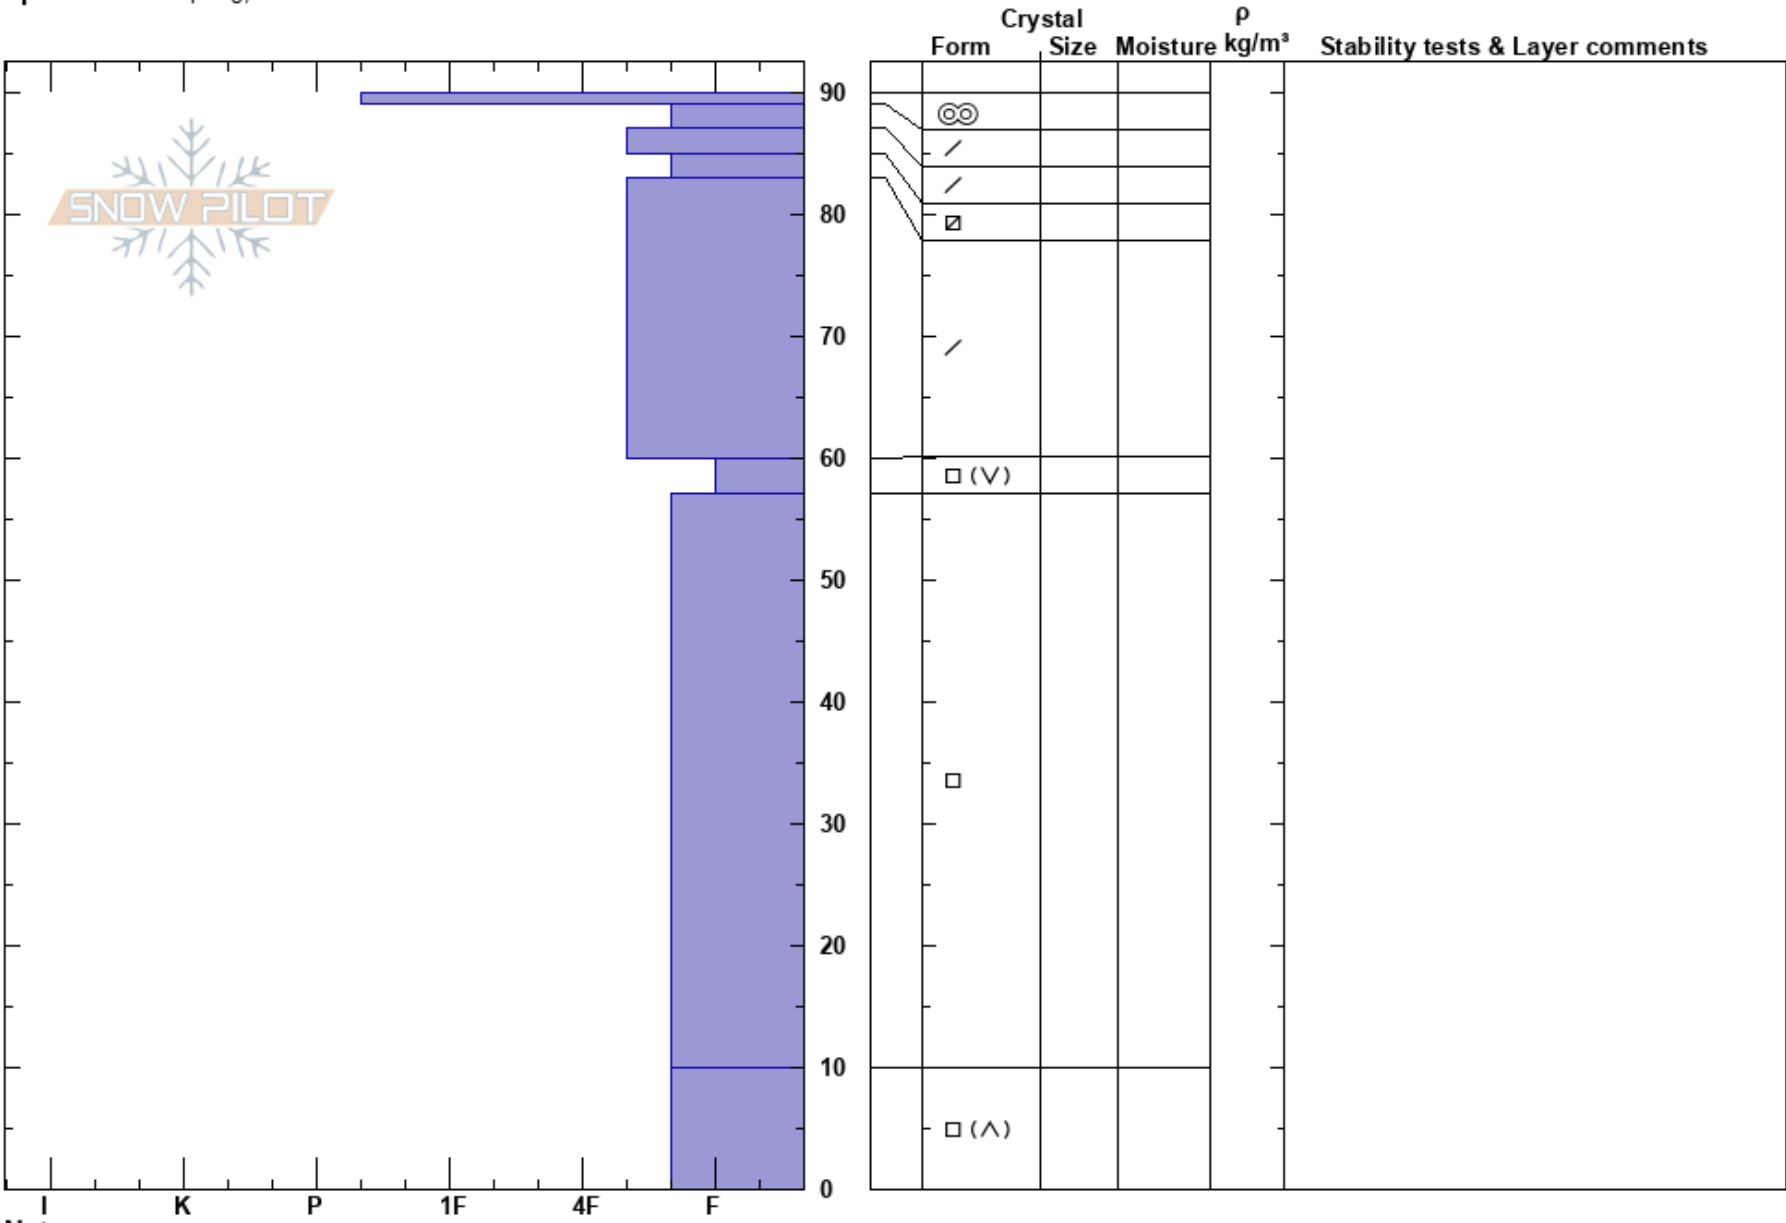

Porter Fork  
 Wasatch Range  
 UT  
 Elevation: 8500 ft  
 Aspect: NW  
 Specifics: Collapsing, localized

Greg Gagne  
 12/19/2024 - 2:00pm  
 Co-ord: 12T 440028W 4502011N  
 Slope Angle:  
 Wind Loading:

Stability: Fair  
 Air Temperature: -2°C  
 Sky Cover: CLR  
 Precipitation: NO  
 Wind: Calm

HS:90  
 Layer Notes:  
 60-57cm: Problematic layer

Notes: